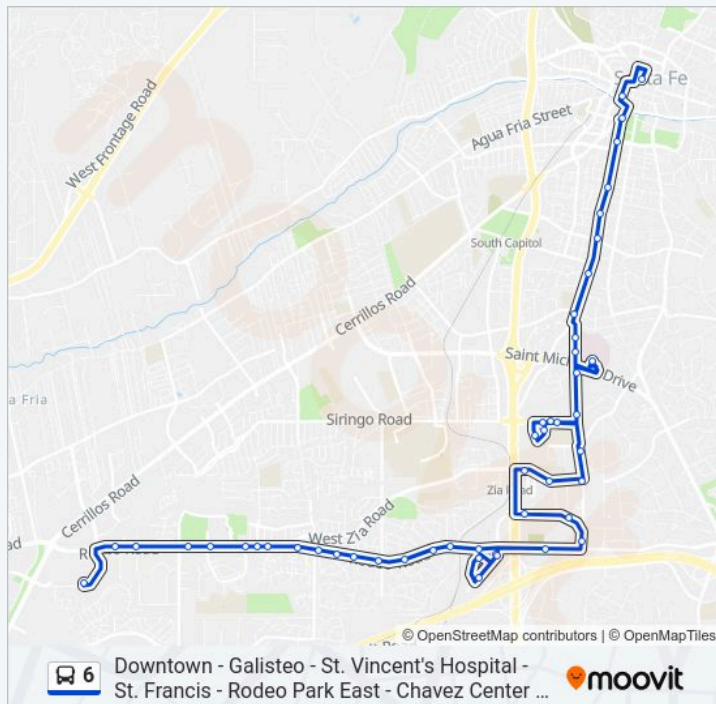

Rodeo @ Zia Ob

Rodeo @ Avenida De Las Campanas Ob

Rodeo @ Chavez Center Ob

Rodeo @ Paseo De Los Pueblos Ob

Rodeo @ Richards Ob

Rodeo @ Legacy Court Ob

Santa Fe Place

**Direction: Downtown Transit Center**

- Rodeo @ Richards Ib
- Rodeo @ Paseo De Los Pueblos Ib
- Rodeo @ Chavez Center Ib
- Rodeo @ Avenida De Las Campanas Ib
- Rodeo @ Plaza Blanca Ib
- Rodeo @ Zia Ib
- Rodeo @ Camino Carlos Rey Ib
- Rodeo @ Calle Melecio Ib
- Rodeo @ Calle Delfino Ib
- Rodeo @ Yucca Ib
- Rodeo @ Calle De Don Quixote Ib
- Rodeo @ Paseo De Tularosa Ib
- Rodeo @ Galisteo Ib
- Rodeo @ Vivigen Ib
- Rodeo Park East @ Rodeo Ib/Ob
- Rodeo Park East @ Rodeo Park West Ib/Ob
- Rodeo Park West @ Vivigen Ib/Ob
- Rodeo Park East @ Vivigen Ib/Ob
- Rodeo @ Via Antigua Ib
- Sawmill @ Ventoso Ib
- Sawmill @ Pradera Ib
- Sawmill @ St. Francis Ib
- Zia @ St. Francis Ib
- Zia @ Chelsea Ib
- Zia @ Botulph Ib
- Botulph @ Miguel Chavez Ib
- Siringo @ Ridgeway Ib/Ob
- Brothers Road Ib/Ob
- Miguel Chavez Road Ib/Ob
- Siringo @ Brothers Ib/Ob
- Siringo Rd. @ St. Michael's High School
- Botulph @ Calle Ojo Feliz Ib

### 6 bus Info

**Direction:** Downtown Transit Center

**Stops:** 48

**Trip Duration:** 47 min

**Line Summary:**

Botulph @ Brunn School Road lb

St. Vincent Hospital

Hospital Drive @ Harkle lb

Hospital Drive @ Lupita lb

Galisteo @ San Mateo lb

Galisteo @ Columbia lb

Galisteo @ Cordova lb

Galisteo @ Coronado

Galisteo @ Berger

Galisteo @ Manhattan

Galisteo @ Montezuma