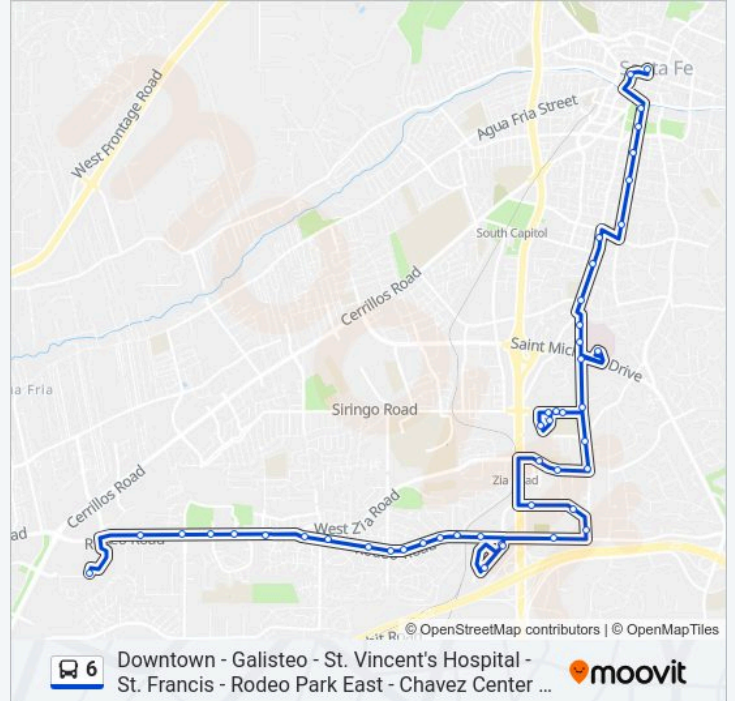

Rodeo @ Vivigen Ob

Rodeo @ Galisteo Ob

Rodeo @ Paseo De Tularosa Ob

Rodeo @ Camino Cabestro Ob

Rodeo @ Camino Cimarron Ob

Rodeo @ Yucca Ob

Rodeo @ Avenida Del Sol Ob

Rodeo @ Camino Carlos Rey Ob

Rodeo @ Zia Ob

Rodeo @ Avenida De Las Campanas Ob

Rodeo @ Chavez Center Ob

Rodeo @ Paseo De Los Pueblos Ob

Rodeo @ Richards Ob

Rodeo @ Legacy Court Ob

Santa Fe Place

**Direction: Downtown Transit Center**

48 stops

[VIEW LINE SCHEDULE](#)

Santa Fe Place

Rodeo @ Mimbres Ib

Rodeo @ Legacy Court Ib

**6 bus Time Schedule**

Downtown Transit Center Route Timetable:

Monday	5:41 AM-7:05 PM
Tuesday	5:41 AM-7:05 PM
Wednesday	5:41 AM-7:05 PM
Thursday	5:41 AM-7:05 PM

### 6 bus Info

**Direction:** Downtown Transit Center

**Stops:** 48

**Trip Duration:** 47 min

**Line Summary:**

Botulph @ Brunn School Road lb

St. Vincent Hospital

Hospital Drive @ Harkle lb