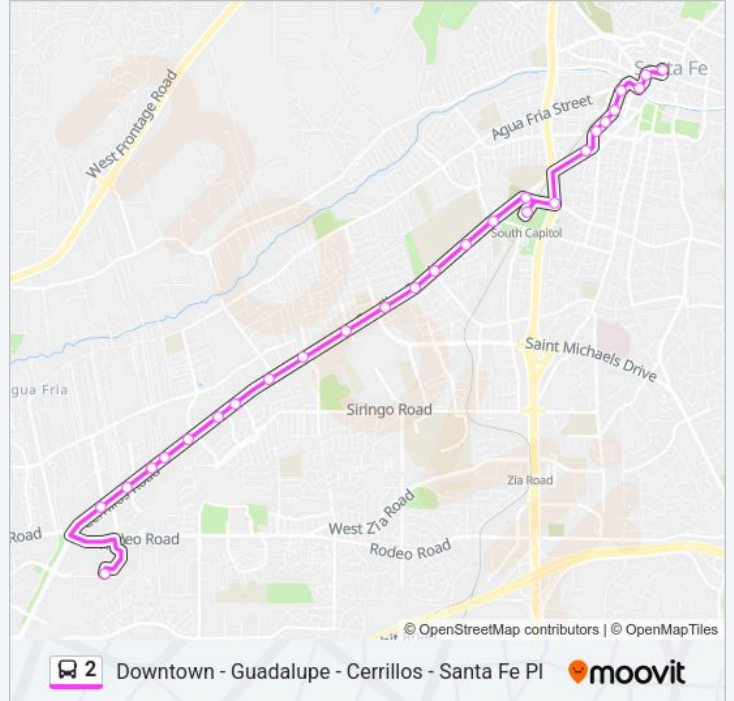

2 Line

Downtown - Guadalupe - Cerrillos - Santa Fe Pl

Get The App

The 2 bus line (Downtown - Guadalupe - Cerrillos - Santa Fe Pl) has 2 routes. For regular weekdays, their operation hours are:

(1) Santa Fe Place: 5:30 AM-9:45 PM(2) Downtown Transit Center: 5:30 AM-9:45 PM

Use the Moovit App to find the closest 2 bus station near you and find out when is the next 2 bus arriving.

Direction: Santa Fe Place

27 stops

[VIEW LINE SCHEDULE](#)

- Downtown Transit Center
- Sandoval @ San Francisco Ob
- Sandoval @ Alameda Ob
- Guadalupe @ Agua Fria Ob
- Guadalupe @ Garfield Ob
- Guadalupe @ Manhattan Ob
- Guadalupe @ Paseo De Peralta Ob
- Cerrillos @ Guadalupe Ob
- St. Francis @ Cordova R-2 Ob
- South Capitol Station
- Cordova @ Cerrillos Ob
- Cerrillos @ Baca Ob
- Cerrillos @ Indian School Ob
- Cerrillos @ 2nd Ob
- Cerrillos @ 5th Ob
- Cerrillos @ Llano Ob
- Cerrillos @ Lujan Ob
- Cerrillos @ Harrison Ob
- Cerrillos @ Siler Ob
- Cerrillos @ Calle Del Cielo Ob
- Cerrillos @ Camino Consuelo Ob

2 bus Info

Direction: Santa Fe Place

Stops: 27

Trip Duration: 29 min

Line Summary:

- Cerrillos @ Richards Ob
- Cerrillos @ Trailer Ranch Ob
- Cerrillos @ Atocha Ob
- Cerrillos @ Vegas Verdes Ob
- Cerrillos @ Zafarano Ob
- Santa Fe Place

Direction: Downtown Transit Center

35 stops

[VIEW LINE SCHEDULE](#)

- Santa Fe Place
- Sfp Perimeter Road @ Wagon Road Ob
- Sfp Perimeter Road @ West Entrance Ib
- Cerrillos @ Santa Fe Place Ib
- Cerrillos @ Rodeo Ib
- Cerrillos @ Zafarano Ib
- Cerrillos @ Vegas Verdes Ib
- Cerrillos @ Trailer Ranch Ib
- Cerrillos @ Avenida De Las Americas
- Cerrillos @ Richards Ib
- Cerrillos @ Camino Consuelo Ib
- Cerrillos @ Calle Del Cielo Ib
- Cerrillos @ Cielo Court Ib
- Cerrillos @ Siler Ib
- Cerrillos @ Jorgensen Ib
- Cerrillos @ Camino Carlos Rey Ib
- Cerrillos @ Lujan Ib
- Cerrillos @ Llano Ib