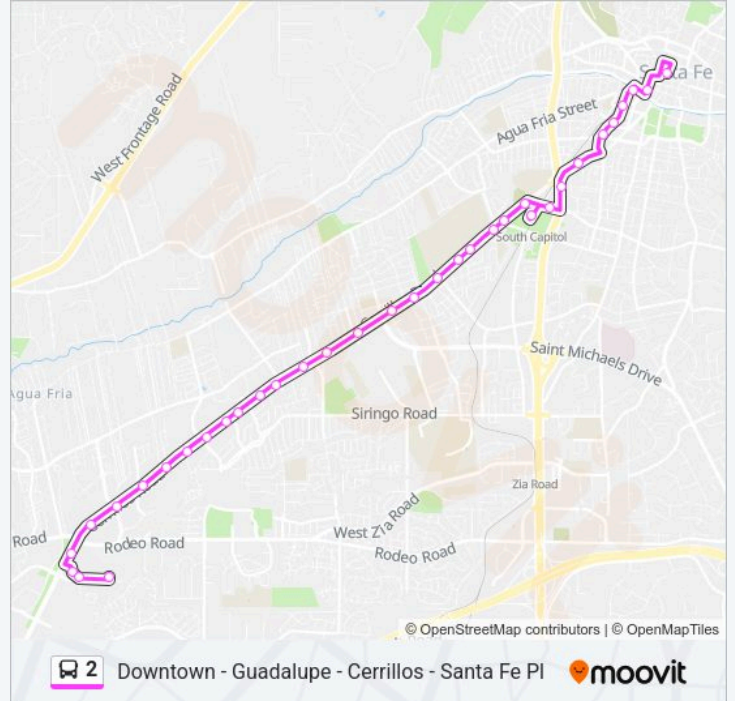

2 bus Info

Direction: Santa Fe Place

Stops: 27

Trip Duration: 29 min

Line Summary:

- Cerrillos @ Richards Ob
- Cerrillos @ Trailer Ranch Ob
- Cerrillos @ Atocha Ob
- Cerrillos @ Vegas Verdes Ob
- Cerrillos @ Zafarano Ob
- Santa Fe Place

Direction: Downtown Transit Center

35 stops

[VIEW LINE SCHEDULE](#)

- Santa Fe Place
- Sfp Perimeter Road @ Wagon Road Ob
- Sfp Perimeter Road @ West Entrance Ib
- Cerrillos @ Santa Fe Place Ib
- Cerrillos @ Rodeo Ib
- Cerrillos @ Zafarano Ib
- Cerrillos @ Vegas Verdes Ib
- Cerrillos @ Trailer Ranch Ib
- Cerrillos @ Avenida De Las Americas
- Cerrillos @ Richards Ib
- Cerrillos @ Camino Consuelo Ib
- Cerrillos @ Calle Del Cielo Ib
- Cerrillos @ Cielo Court Ib
- Cerrillos @ Siler Ib
- Cerrillos @ Jorgensen Ib
- Cerrillos @ Camino Carlos Rey Ib
- Cerrillos @ Lujan Ib
- Cerrillos @ Llano Ib

2 bus Info

Direction: Downtown Transit Center

Stops: 35

Trip Duration: 29 min

Line Summary:

Cerrillos @ 5th Ib
 Cerrillos @ 2nd Ib
 Cerrillos @ Navajo Ib
 Cerrillos @ Indian School Ib
 Cerrillos @ Baca Ib
 Cerrillos @ Alta Vista Ib
 Cerrillos @ Cordova Ib
 South Capitol Station
 Cordova @ St. Francis Ib
 St. Francis @ Cerrillos Ib
 Cerrillos @ Gilmore Ib
 Guadalupe @ Paseo De Peralta Ib
 Guadalupe @ Manhattan Ib
 Guadalupe @ Montezuma Ib
 Guadalupe @ Alameda Ib
 Sandoval @ Water Ib
 Downtown Transit Center