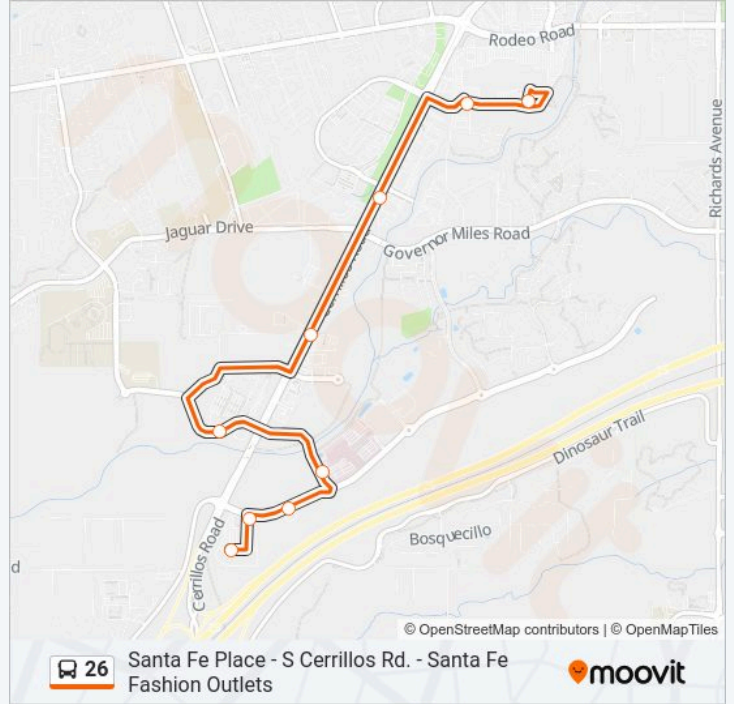

7 stops

[VIEW LINE SCHEDULE](#)

Santa Fe Place

Sfp Perimeter Road @ Wagon Road Ob

Cerrillos @ Cristos Ob

Cerrillos @ Ocate Ob

Herrera @ Cerrillos Ob

Human Services Department

**26 bus Info****Direction:** Fashion Outlet Mall**Stops:** 7**Trip Duration:** 15 min**Line Summary:**

**Direction: Santa Fe Place**

9 stops

[VIEW LINE SCHEDULE](#)

- Fashion Outlet Mall
- Fashion Outlet Mall @ Beckner
- Beckner @ Va Clinic
- Presbyterian Hospital
- Herrera @ Cerrillos Ib
- Cerrillos @ Ocate Ib
- Cerrillos @ Cristos Ib
- Sfp Perimeter Road @ Wagon Road Ib
- Santa Fe Place

**26 bus Time Schedule**

Santa Fe Place Route Timetable:

Monday	8:55 AM-6:15 PM
Tuesday	8:55 AM-6:15 PM
Wednesday	8:55 AM-6:15 PM
Thursday	8:55 AM-6:15 PM
Friday	8:55 AM-6:15 PM
Saturday	8:55 AM-6:15 PM
Sunday	8:55 AM-6:15 PM

**26 bus Info**

**Direction:** Santa Fe Place

**Stops:** 9

**Trip Duration:** 13 min

**Line Summary:**

26 bus time schedules and route maps are available in an offline PDF at [moovitapp.com](https://moovitapp.com). Use the Moovit App to see live bus times, train schedule or subway schedule, and step-by-step directions for all public transit in Santa Fe.