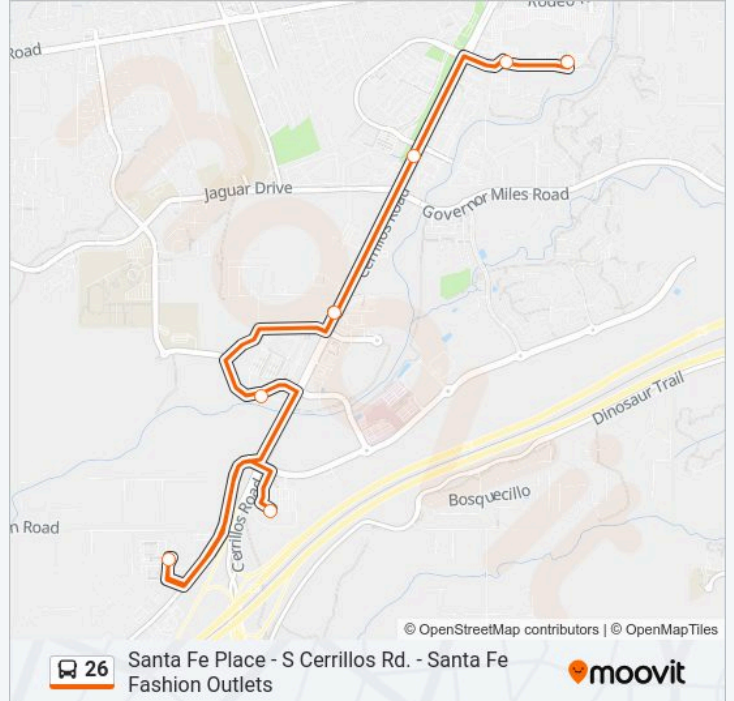

 **26 Line****Santa Fe Place - S Cerrillos Rd. - Santa Fe Fashion Outlets**[Get The App](#)

The 26 bus line (Santa Fe Place - S Cerrillos Rd. - Santa Fe Fashion Outlets) has 2 routes. For regular weekdays, their operation hours are:

(1) Fashion Outlet Mall: 8:38 AM-5:58 PM(2) Santa Fe Place: 8:55 AM-6:15 PM

Use the Moovit App to find the closest 26 bus station near you and find out when is the next 26 bus arriving.

**Direction: Fashion Outlet Mall**

7 stops

[VIEW LINE SCHEDULE](#)

Santa Fe Place

Sfp Perimeter Road @ Wagon Road Ob

Cerrillos @ Cristos Ob

Cerrillos @ Ocate Ob

Herrera @ Cerrillos Ob

Human Services Department

**26 bus Info****Direction:** Fashion Outlet Mall**Stops:** 7**Trip Duration:** 15 min**Line Summary:**

**Direction: Santa Fe Place**

9 stops

[VIEW LINE SCHEDULE](#)

- Fashion Outlet Mall
- Fashion Outlet Mall @ Beckner
- Beckner @ Va Clinic
- Presbyterian Hospital
- Herrera @ Cerrillos Ib
- Cerrillos @ Ocate Ib
- Cerrillos @ Cristos Ib
- Sfp Perimeter Road @ Wagon Road Ib
- Santa Fe Place