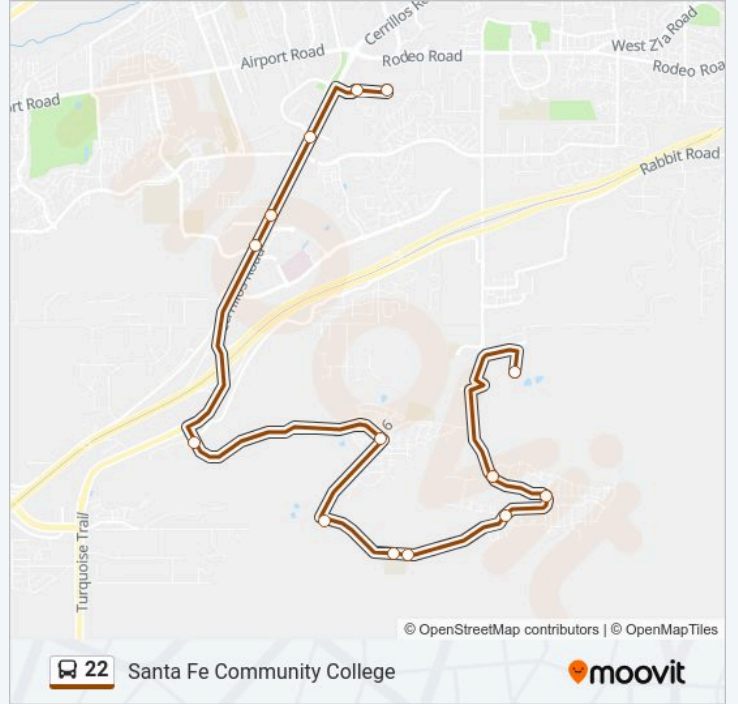

22 bus time schedules and route maps are available in an offline PDF at moovitapp.com. Use the Moovit App to see live bus times, train schedule or subway schedule, and step-by-step directions for all public transit in Santa Fe.

© 2025 Moovit - All Rights Reserved