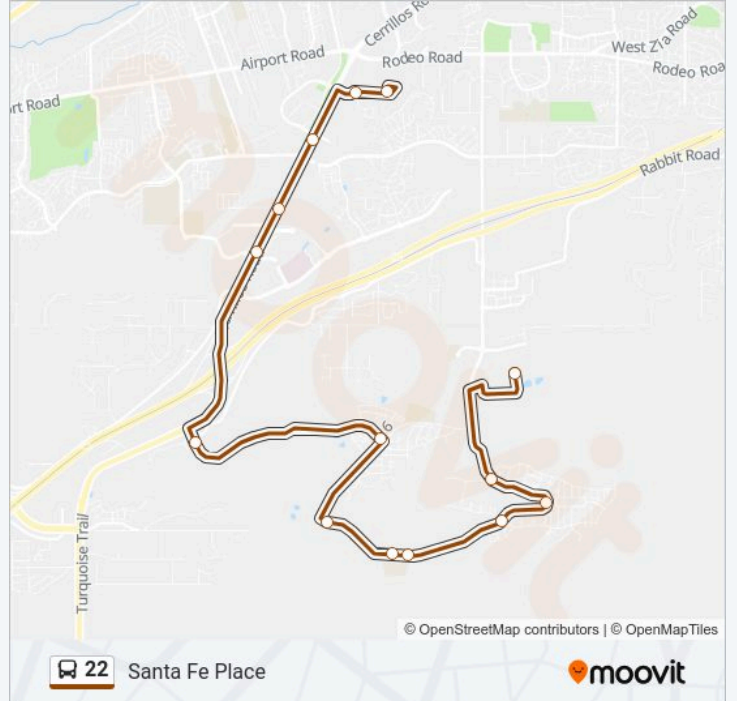

Use the Moovit App to find the closest 22 bus station near you and find out when is the next 22 bus arriving.

Direction: Santa Fe Place

14 stops

[VIEW LINE SCHEDULE](#)

Santa Fe Community College

Richards @ Chile Line Ib

Richards @ Dalton Pass Ib

Richards @ Saddleback Ib

A Van Nu Po @ Atc Ib

A Van Nu Po @ Iaia Ib

A Van Nu Po @ Avenida Del Sur Ib

Rancho Veijo @ Avenida Del Sur Ib

Rancho Veijo @ Bisbee Ib

Cerrillos @ Herrera Ib

Cerrillos @ Ocate Ib

Cerrillos @ Cristos Ib

Sfp Perimeter Road @ Wagon Road Ib

Santa Fe Place

22 bus Time Schedule

Santa Fe Place Route Timetable:

Monday	7:44 AM-5:14 PM
Tuesday	7:44 AM-5:14 PM
Wednesday	7:44 AM-5:14 PM
Thursday	7:44 AM-5:14 PM
Friday	7:44 AM-5:14 PM
Saturday	7:44 AM-5:14 PM
Sunday	7:44 AM-5:14 PM

22 bus Info

Direction: Santa Fe Place

Stops: 14

Trip Duration: 28 min

Line Summary:

Direction: Santa Fe Community College

14 stops

[VIEW LINE SCHEDULE](#)