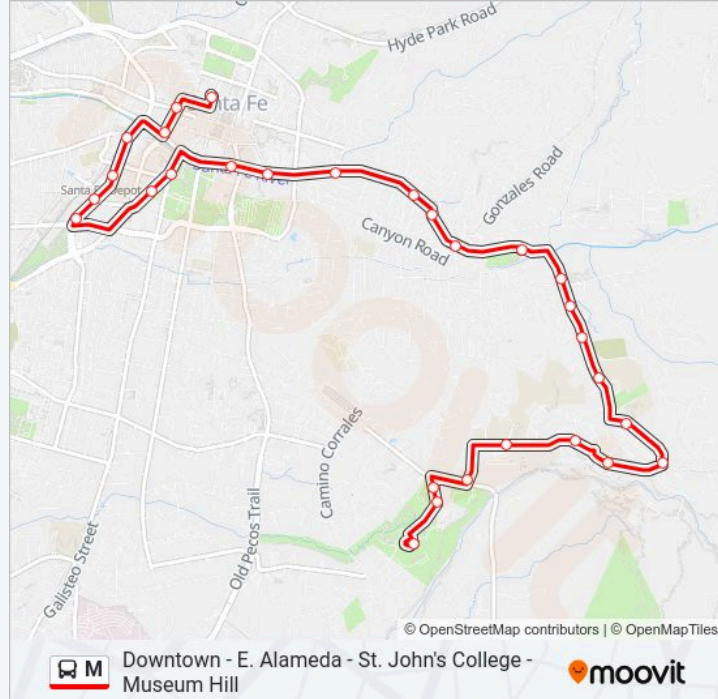

M bus Info

Direction: Cam. Lejo @ Museum Of Int'L. Folk Art

Stops: 29

Trip Duration: 22 min

Line Summary:

Calle Picacho @ Camino Cabra Ob

Calle Picacho @ Camino De Cruz Blanca Ob

Camino De Cruz Blanca @ Camino Cabra Ob

Camino De Cruz Blanca @ Calle Rumolo Ib/Ob

Camino De Cruz Blanca @ San Acacio Ib/Ob

Camino Del Monte Sol @ Old Santa Fe Trail Ib/Ob

Cam. Lejo @ Old Santa Fe Trail Ob

Cam. Lejo @ Museum Of Spanish Colonial Art Ob

Cam. Lejo @ Museum Of Int'L. Folk Art

Direction: Downtown Transit Center

31 stops

[VIEW LINE SCHEDULE](#)

Cam. Lejo @ Museum Of Int'L. Folk Art

Cam. Lejo @ Museum Of Spanish Colonial Art Ib

Cam. Lejo @ Old Santa Fe Trail Ib

M bus Info

Direction: Downtown Transit Center

Stops: 31

Trip Duration: 21 min

Line Summary:

Alameda @ Paseo De Peralta Ib

Alameda @ Cathedral Ib

Alameda @ Old Santa Fe Trail Ib