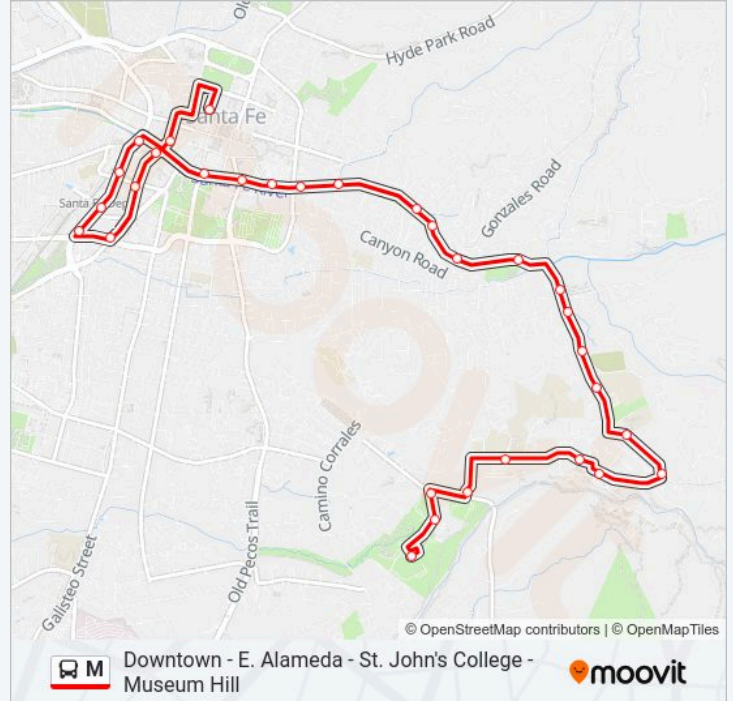

Alameda @ Paseo De Peralta Ib

Alameda @ Cathedral Ib

Alameda @ Old Santa Fe Trail Ib

Alameda @ Don Gaspar

Sandoval @ De Vargas Ib/Ob

Sandoval @ Montezuma Ob

Cerrillos @ Paseo De Peralta Ob

Guadalupe @ Paseo De Peralta Ib

Guadalupe @ Manhattan Ib

Guadalupe @ Montezuma Ib

Guadalupe @ Alameda Ib

Sandoval @ Water Ib

Downtown Transit Center

M bus time schedules and route maps are available in an offline PDF at moovitapp.com. Use the Moovit App to see live bus times, train schedule or subway schedule, and step-by-step directions for all public transit in Santa Fe.

© 2025 Moovit - All Rights Reserved