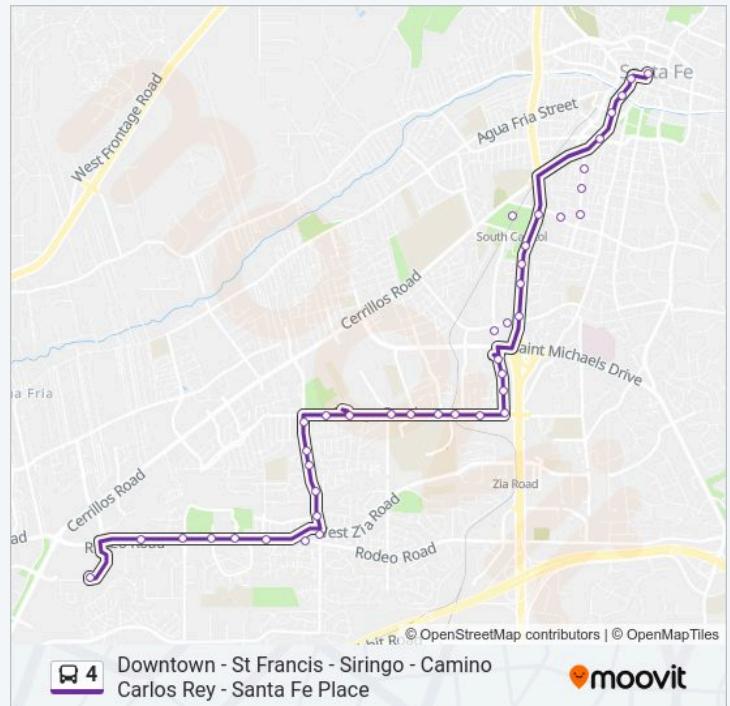

(1) Downtown Transit Center: 8:45 AM - 6:45 PM(2) Santa Fe Place: 7:38 AM - 6:03 PM

Use the Moovit App to find the closest 4 bus station near you and find out when is the next 4 bus arriving.

**Direction: Downtown Transit Center**

Siringo @ San Lorenzo Ob

Camino Carlos Rey @ Siringo Ob

Camino Carlos Rey @ Calle Cedro Ob

Camino Carlos Rey @ Vereda De Pueblo Ob

Camino Carlos Rey @ Calle Princesa Juana Ob

Camino Carlos Rey @ Camino Del Bosque Ob

Camino Carlos Rey @ Calle Serena Ob

Rodeo @ Zia Ob

Rodeo @ Avenida De Las Campanas Ob

Rodeo @ Chavez Center Ob

Rodeo @ Paseo De Los Pueblos Ob

Rodeo @ Richards Ob

Rodeo @ Legacy Court Ob

4 bus time schedules and route maps are available in an offline PDF at [moovitapp.com](https://moovitapp.com). Use the Moovit App to see live bus times, train schedule or subway schedule, and step-by-step directions for all public transit in Santa Fe.

© 2024 Moovit - All Rights Reserved