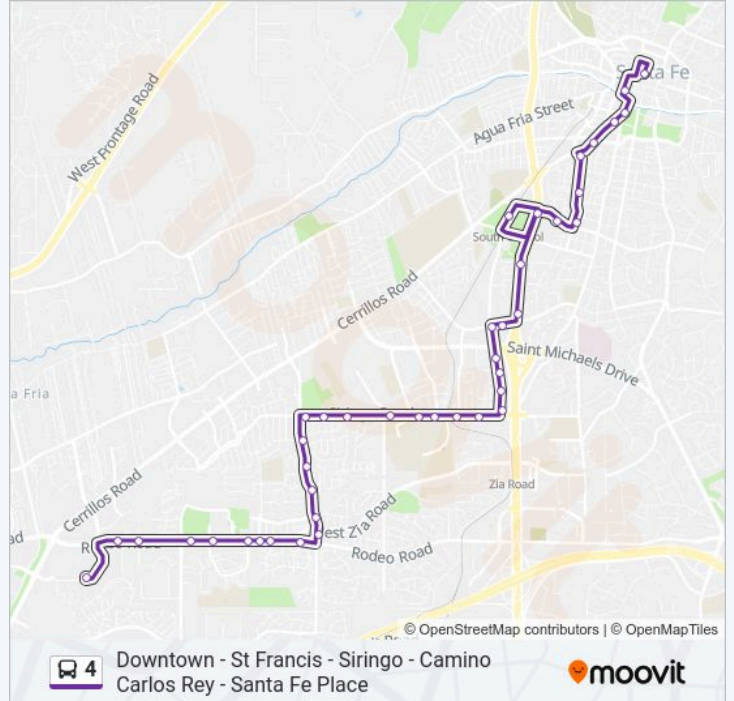

41 stops

[VIEW LINE SCHEDULE](#)

- Santa Fe Place
- Rodeo @ Mimbres Ib
- Rodeo @ Legacy Court Ib
- Rodeo @ Richards Ib
- Rodeo @ Paseo De Los Pueblos Ib
- Rodeo @ Chavez Center Ib
- Rodeo @ Avenida De Las Campanas Ib
- Rodeo @ Plaza Blanca Ib
- Rodeo @ Zia Ib
- Camino Carlos Rey @ Calle Serena Ib
- Camino Carlos Rey @ Camino Del Bosque Ib
- Camino Carlos Rey @ Calle Anna Jean Ib
- Camino Carlos Rey @ Vereda De Pueblo Ib
- Camino Carlos Rey @ Alamosa Ib
- Siringo @ Camino Carlos Rey Ib
- Siringo @ San Lorenzo Ib
- Siringo @ Alamosa Ib
- Siringo @ Yucca Ib
- Siringo @ Llano Ib
- Siringo @ 5th Ib

**4 bus Info**

**Direction:** Downtown Transit Center

**Stops:** 41

**Trip Duration:** 36 min

**Line Summary:**

Siringo @ Calle Lorca Ib  
 Siringo @ Calle Contento Ib  
 Pacheco @ Siringo Ib  
 Pacheco @ Vista Del Sur Ib  
 Pacheco @ Plaza Del Sur Ib  
 Pacheco @ St. Michael's Ib  
 Pacheco @ San Mateo Ib  
 San Mateo @ Pacheco Ib  
 St. Francis @ San Mateo Ib  
 St. Francis @ Columbia Ib  
 South Capitol Station  
 St. Francis @ Cordova Ib  
 Cordova @ Camino De Los Marquez Ib  
 Don Diego @ Camino De Los Marquez Ib  
 Don Diego @ Adela  
 Don Diego @ Cerrillos  
 Cerrillos @ Paseo De Peralta Ib  
 Cerrillos @ Read  
 Galisteo @ Montezuma  
 Sandoval @ Water Ib  
 Downtown Transit Center

**Direction: Santa Fe Place**

41 stops

[VIEW LINE SCHEDULE](#)

Downtown Transit Center  
 Sandoval @ San Francisco Ob  
 Sandoval @ De Vargas Ib/Ob  
 Sandoval @ Montezuma Ob  
 Cerrillos @ Paseo De Peralta Ob  
 Don Diego @ Buena Vista  
 Don Diego @ Calle Grillo  
 Don Diego @ Camino De Los Marquez Ob

**4 bus Info**

**Direction:** Santa Fe Place

**Stops:** 41

**Trip Duration:** 35 min

**Line Summary:**

Cordova @ Camino De Los Marquez Ob

St. Francis @ Cordova R-4 Ob

South Capitol Station