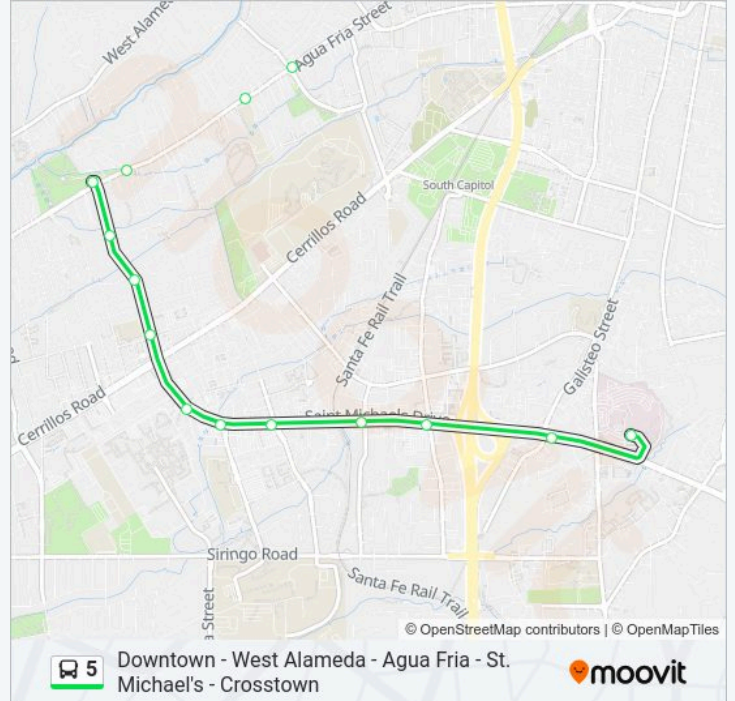

5 Line

Downtown - West Alameda - Agua Fria - St. Michael's - Crosstown

[Get The App](#)

The 5 bus line (Downtown - West Alameda - Agua Fria - St. Michael's - Crosstown) has 2 routes. For regular weekdays, their operation hours are:

25 stops

[VIEW LINE SCHEDULE](#)

Downtown Transit Center

Catron @ Guadalupe Ob

Sabino @ Guadalupe Ob

Sabino @ Paseo De Peralta Ob

Rio Vista @ Camino De Las Crucitas Ob

Placita De Oro @ Rio Vista Ib

Stops: 25

Trip Duration: 30 min

Line Summary:

St. Michael's @ 5th Ob

St. Michael's @ Calle Lorca Ob

St. Michael's @ Pacheco Ob

St. Michael's @ Galisteo Ob

St. Vincent Hospital

Direction: Downtown Transit Center

26 stops

[VIEW LINE SCHEDULE](#)

St. Vincent Hospital

St. Michael's @ Galisteo Ib

St. Michael's @ Pacheco Ib

St. Michael's @ Calle Lorca Ib

St. Michael's @ 5th Ib