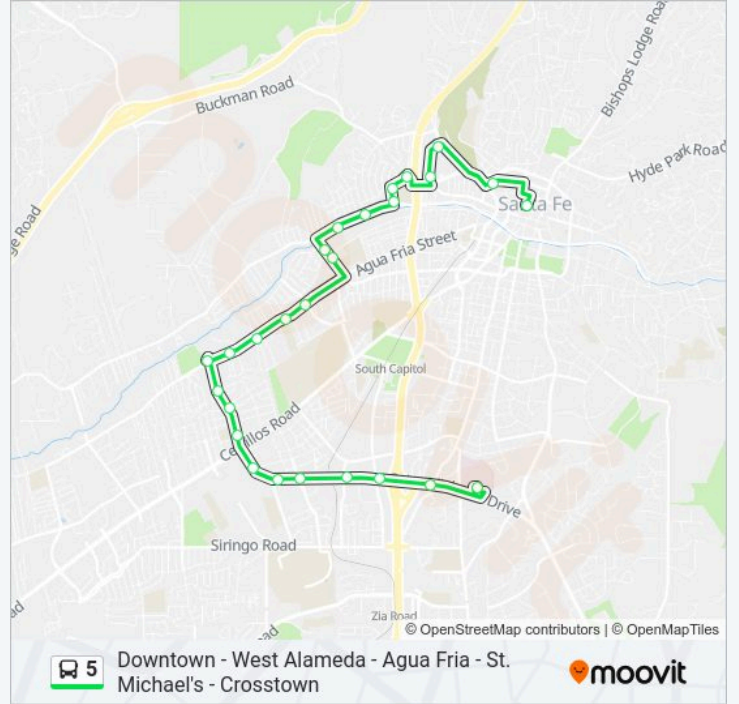

Alameda @ Solana Ib

Placita De Oro @ Alameda Ib

Placita De Oro @ Rio Vista Ib

Rio Vista @ Camino De Las Crucitas Ib

Sabino @ Paseo De Peralta Ib

Sabino @ Guadalupe Ib

Catron @ Guadalupe Ib

Downtown Transit Center

5 bus time schedules and route maps are available in an offline PDF at moovitapp.com. Use the Moovit App to see live bus times, train schedule or subway schedule, and step-by-step directions for all public transit in Santa Fe.

© 2025 Moovit - All Rights Reserved