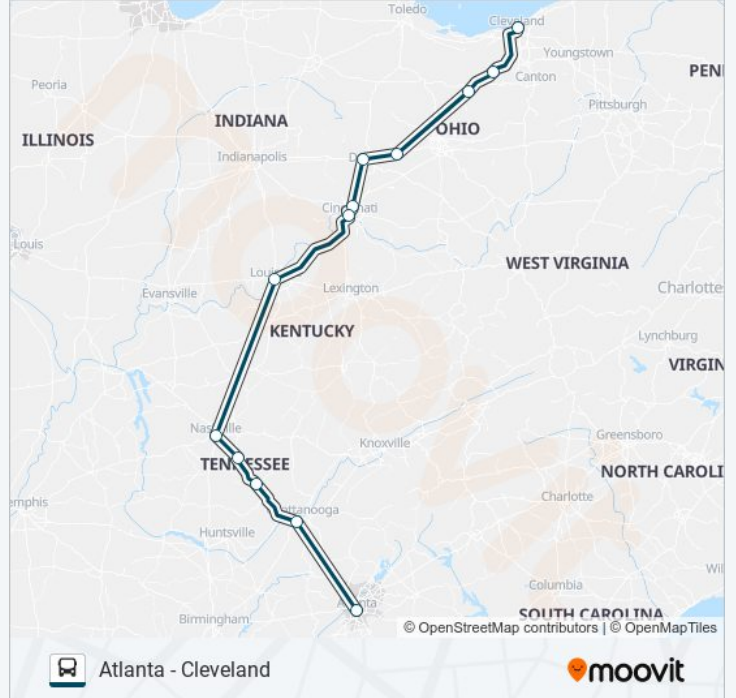

 **GREYHOUND US0105**

Atlanta - Cleveland

[Get The App](#)

The GREYHOUND US0105 bus line (Atlanta - Cleveland) has 2 routes. For regular weekdays, their operation hours are: (1) Atlanta Bus Station: 2:35 AM(2) Cleveland Bus Station: 4:35 PM
Use the Moovit App to find the closest GREYHOUND US0105 bus station near you and find out when is the next GREYHOUND US0105 bus arriving.

Direction: Atlanta Bus Station

13 stops

[VIEW LINE SCHEDULE](#)

Cleveland Bus Station
West Salem Bus Station
Mansfield Bus Stop
Springfield (Love'S)
Dayton Trotwood Bus Station
Cincinnati Bus Station
Cincinnati (Downtown)
Louisville Bus Station
Nashville Bus Station
Murfreesboro Bus Stop
Manchester (Shell)
Wildwood(Exxon)
Atlanta Bus Station

GREYHOUND US0105 bus Time Schedule

Atlanta Bus Station Route Timetable:

Sunday	2:35 AM
Monday	2:35 AM
Tuesday	2:35 AM
Wednesday	2:35 AM
Thursday	2:35 AM
Friday	2:35 AM
Saturday	2:35 AM

GREYHOUND US0105 bus Info**Direction:** Atlanta Bus Station**Stops:** 13**Trip Duration:** 1155 min**Line Summary:**

Direction: Cleveland Bus Station

13 stops

[VIEW LINE SCHEDULE](#)

- Atlanta Bus Station
- Wildwood(Exxon)
- Manchester (Shell)
- Murfreesboro Bus Stop
- Nashville Bus Station
- Louisville Bus Station
- Cincinnati Bus Station
- Dayton Trotwood Bus Station
- Springfield (Love'S)
- Columbus Bus Station
- Mansfield Bus Stop
- West Salem Bus Station
- Cleveland Bus Station