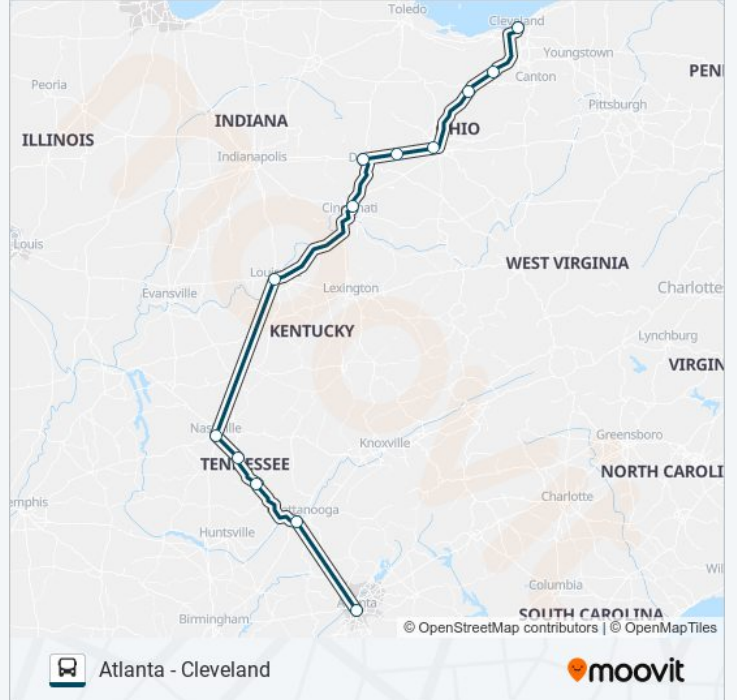

 **GREYHOUND US0105**

Atlanta - Cleveland

[Get The App](#)

The GREYHOUND US0105 bus line (Atlanta - Cleveland) has 2 routes. For regular weekdays, their operation hours are: (1) Atlanta Bus Station: 2:35 AM(2) Cleveland Bus Station: 4:35 PM
Use the Moovit App to find the closest GREYHOUND US0105 bus station near you and find out when is the next GREYHOUND US0105 bus arriving.

Direction: Atlanta Bus Station

13 stops

[VIEW LINE SCHEDULE](#)

Cleveland Bus Station
West Salem Bus Station
Mansfield Bus Stop
Springfield (Love'S)
Dayton Trotwood Bus Station
Cincinnati Bus Station
Cincinnati (Downtown)
Louisville Bus Station
Nashville Bus Station
Murfreesboro Bus Stop
Manchester (Shell)
Wildwood(Exxon)
Atlanta Bus Station

Direction: Cleveland Bus Station

13 stops

[VIEW LINE SCHEDULE](#)

- Atlanta Bus Station
- Wildwood(Exxon)
- Manchester (Shell)
- Murfreesboro Bus Stop
- Nashville Bus Station
- Louisville Bus Station
- Cincinnati Bus Station
- Dayton Trotwood Bus Station
- Springfield (Love'S)
- Columbus Bus Station
- Mansfield Bus Stop
- West Salem Bus Station
- Cleveland Bus Station

Direction: Cleveland Bus Station

Stops: 13

Trip Duration: 1125 min

Line Summary:

GREYHOUND US0105 bus time schedules and route maps are available in an offline PDF at moovitapp.com. Use the Moovit App to see live bus times, train schedule or subway schedule, and step-by-step directions for all public transit in Nashville.