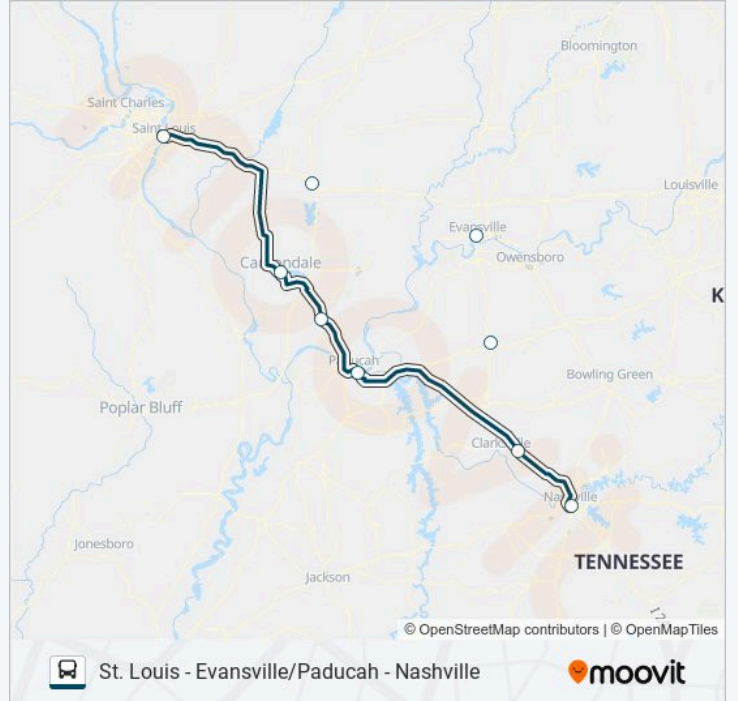

 **GREYHOUND US0185****St. Louis - Evansville/Paducah - Nashville**[Get The App](#)

The GREYHOUND US0185 bus line (St. Louis - Evansville/Paducah - Nashville) has 2 routes. For regular weekdays, their operation hours are:

**GREYHOUND US0185 bus Info****Direction:** Nashville Bus Station**Stops:** 6**Trip Duration:** 355 min**Line Summary:**

**Direction: St Louis Bus Station**

6 stops

[VIEW LINE SCHEDULE](#)

- Nashville Bus Station
- Clarksville Park & Ride
- Madisonville (Motel 6)
- Evansville Bus Station
- Mount Vernon (Mcdonalds)
- St Louis Bus Station

**GREYHOUND US0185 bus Time Schedule**

St Louis Bus Station Route Timetable:

Sunday	1:50 AM - 11:00 AM
Monday	1:50 AM - 11:00 AM
Tuesday	1:50 AM - 11:00 AM
Wednesday	1:50 AM - 11:00 AM
Thursday	1:50 AM - 11:00 AM
Friday	1:50 AM - 11:00 AM
Saturday	1:50 AM - 11:00 AM

**GREYHOUND US0185 bus Info**

**Direction:** St Louis Bus Station

**Stops:** 6

**Trip Duration:** 345 min

**Line Summary:**

GREYHOUND US0185 bus time schedules and route maps are available in an offline PDF at [moovitapp.com](https://moovitapp.com). Use the Moovit App to see live bus times, train schedule or subway schedule, and step-by-step directions for all public transit in Nashville.