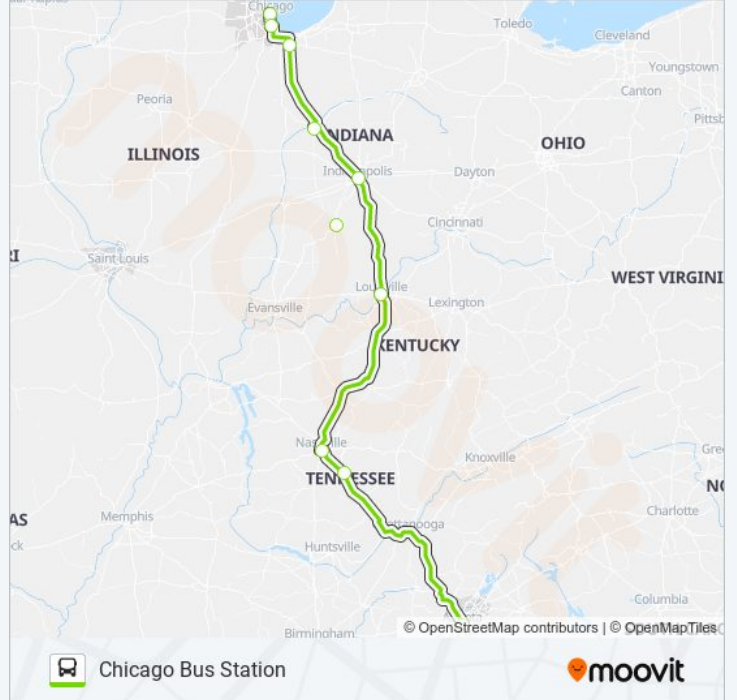

Use the Moovit App to find the closest FLIXBUS 2512 bus station near you and find out when is the next FLIXBUS 2512 bus arriving.

Direction: Atlanta Bus Station

9 stops

[VIEW LINE SCHEDULE](#)

Chicago Bus Station

Direction: Chicago Bus Station

9 stops

[VIEW LINE SCHEDULE](#)

Atlanta Bus Station

Nashville Bus Station

Louisville Bus Station

Bloomington (In)

Indianapolis (E Washington St)

Lafayette Bus Stop

Merrillville (Southlake Mall)

Chicago (95th / Dan Ryan)

Chicago Bus Station

FLIXBUS 2512 bus Time Schedule

Chicago Bus Station Route Timetable:

Sunday	10:30 AM - 8:30 PM
Monday	10:30 AM - 8:30 PM
Tuesday	10:30 AM - 8:30 PM
Wednesday	10:30 AM - 8:30 PM
Thursday	10:30 AM - 8:30 PM
Friday	10:30 AM - 8:30 PM
Saturday	10:30 AM - 8:30 PM

FLIXBUS 2512 bus Info

Direction: Chicago Bus Station

Stops: 9

Trip Duration: 835 min

Line Summary:

FLIXBUS 2512 bus time schedules and route maps are available in an offline PDF at moovitapp.com. Use the [Moovit App](#) to see live bus times, train schedule or subway schedule, and step-by-step directions for all public transit in Nashville.