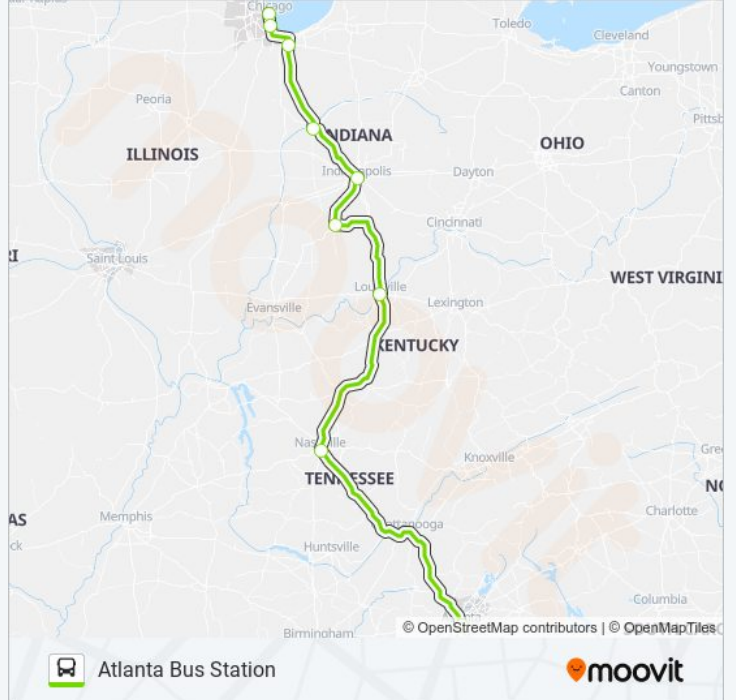

Use the Moovit App to find the closest FLIXBUS 2512 bus station near you and find out when is the next FLIXBUS 2512 bus arriving.

Direction: Atlanta Bus Station

9 stops

[VIEW LINE SCHEDULE](#)

Chicago Bus Station

Chicago (95th / Dan Ryan)

Merrillville (Southlake Mall)

Lafayette Bus Stop

Indianapolis (E Washington St)

Bloomington (In)

Louisville Bus Station

Nashville Bus Station

Atlanta Bus Station

FLIXBUS 2512 bus Time Schedule

Atlanta Bus Station Route Timetable:

Sunday	2:30 PM
Monday	2:30 PM
Tuesday	2:30 PM
Wednesday	2:30 PM
Thursday	2:30 PM
Friday	2:30 PM
Saturday	2:30 PM

FLIXBUS 2512 bus Info**Direction:** Atlanta Bus Station**Stops:** 9**Trip Duration:** 920 min**Line Summary:**

Direction: Chicago Bus Station

9 stops

[VIEW LINE SCHEDULE](#)

Atlanta Bus Station

Nashville Bus Station

Louisville Bus Station

Bloomington (In)

Indianapolis (E Washington St)