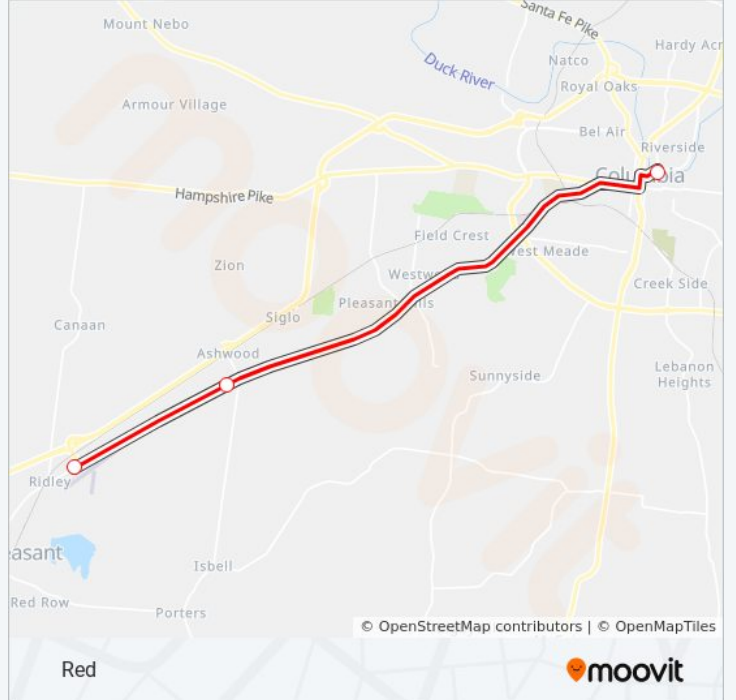

RD bus time schedules and route maps are available in an offline PDF at moovitapp.com. Use the [Moovit App](#) to see live bus times, train schedule or subway schedule, and step-by-step directions for all public transit in Nashville.

[About Moovit](#) • [MaaS Solutions](#) • [Supported Countries](#) • [Mooviter Community](#)

© 2024 Moovit - All Rights Reserved

Check Live Arrival Times