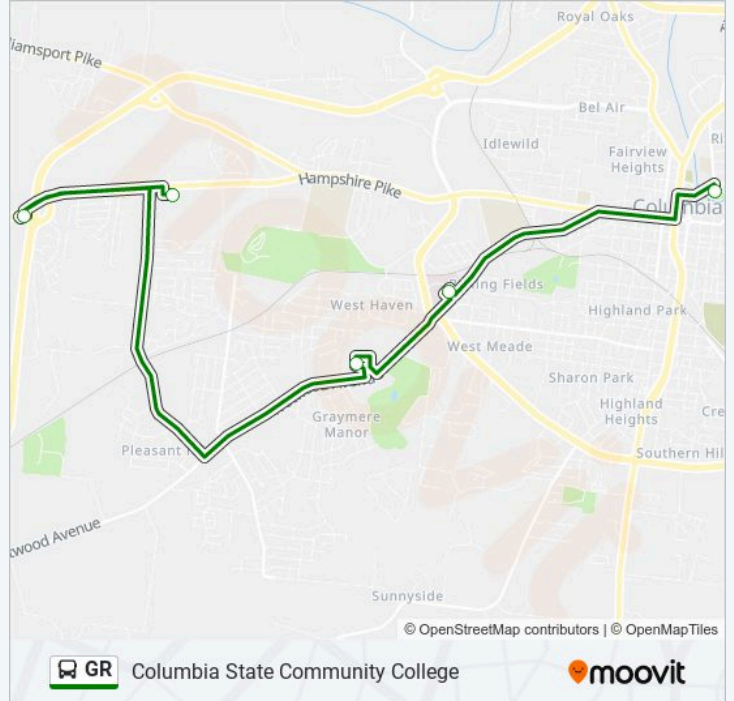

# Columbia State Community College

Get The App

The GR bus line (Columbia State Community College) has 2 routes. For regular weekdays, their operation hours are:  
(1) Columbia State Community College: 6:32 AM - 4:32 PM(2) Riverwalk Park: 6:00 AM - 4:00 PM  
Use the Moovit App to find the closest GR bus station near you and find out when is the next GR bus arriving.

## Direction: Columbia State Community College

5 stops

[VIEW LINE SCHEDULE](#)

Riverwalk Park,Columbia Transfer Point

Maury Regional Medical Center

Neely's Mill,Goodwill,Piggly Wiggly

Maury County Health Department

## GR bus Time Schedule

Columbia State Community College Route

Timetable:

Sunday	Not Operational
Monday	6:32 AM - 4:32 PM
Tuesday	6:32 AM - 4:32 PM
Wednesday	6:32 AM - 4:32 PM
Thursday	6:32 AM - 4:32 PM
Friday	6:32 AM - 4:32 PM
Saturday	6:32 AM - 4:32 PM

## GR bus Info

**Direction:** Columbia State Community College

**Stops:** 5

**Trip Duration:** 28 min

**Line Summary:**

**Direction: Riverwalk Park**

10 stops

[VIEW LINE SCHEDULE](#)