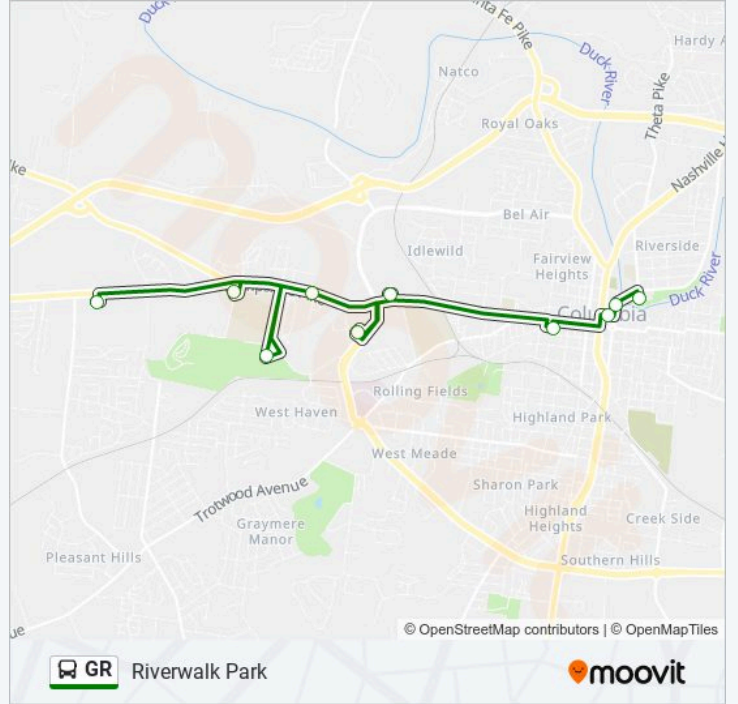

## Direction: Columbia State Community College

5 stops

[VIEW LINE SCHEDULE](#)

Riverwalk Park,Columbia Transfer Point

Maury Regional Medical Center

Neely's Mill,Goodwill,Piggly Wiggly

Maury County Health Department

## GR bus Info

**Direction:** Columbia State Community College

**Stops:** 5

**Trip Duration:** 28 min

**Line Summary:**

**Direction: Riverwalk Park**

10 stops

[VIEW LINE SCHEDULE](#)

- Columbia State Community College
- Department Of Human Services
- Maury County Senior Center
- Oak View Apartments
- Fhg Medical Building
- West 7th Street, 50
- Columbia Post Office
- Columbia City Hall
- Corner Of North Main And East Fifth
- Riverwalk Park,Columbia Transfer Point

**GR bus Info**

**Direction:** Riverwalk Park

**Stops:** 10

**Trip Duration:** 32 min

**Line Summary:**

GR bus time schedules and route maps are available in an offline PDF at [moovitapp.com](https://moovitapp.com). Use the Moovit App to see live bus times, train schedule or subway schedule, and step-by-step directions for all public transit in Nashville.