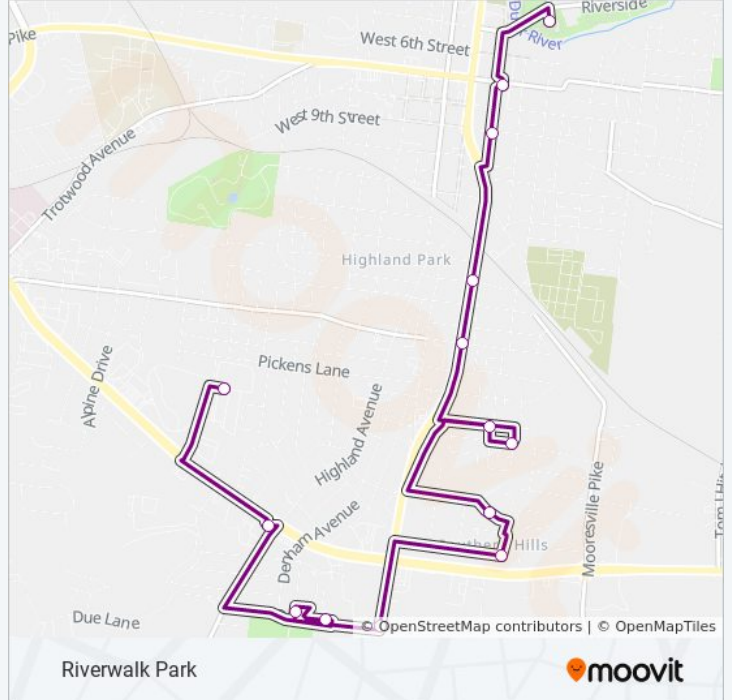

Riverwalk Park

Get The App

The PR bus line (Riverwalk Park) has 2 routes. For regular weekdays, their operation hours are:
(1) Riverwalk Park: 7:00 AM - 5:00 PM(2) Walmart Super Center: 7:32 AM - 5:32 PM
Use the Moovit App to find the closest PR bus station near you and find out when is the next PR bus arriving.

Direction: Riverwalk Park
14 stops
[VIEW LINE SCHEDULE](#)

- Walmart Super Center
- Goodwill at Campbellsville Pike
- Parkview Manor
- Village Of Hope
- Garden Apartments
- Columbia Housing,Southern Hills,Richardson Sreet
- Columbia Housing,Southern Hills,Wayne Street
- Columbia Housing,Creekside,Polk Street
- Columbia Housing,Creekside,Sycamore Street
- East Carmack And East 17th Street
- Carmack Blvd. And East 14th Street
- East 9th & South Main Street
- Maury County Courthouse & Pucketts
- Riverwalk Park,Columbia Transfer Point

PR bus Info
Direction: Riverwalk Park
Stops: 14
Trip Duration: 32 min
Line Summary:

Direction: Walmart Super Center

21 stops

[VIEW LINE SCHEDULE](#)

- Riverwalk Park,Columbia Transfer Point
- North High Street And West 5th Street
- North High Street And West Seventh Street
- Maury County Public Library
- Columbia Family Center
- Harvest Food Pantry
- West 9th Street And School Street
- West 9th Street And South High Street
- Johnny's Food Market
- West 12th Street And Galloway Street
- Woodland Park
- Dawson Dr. & West Ave.
- West Avenue And Hatcher Lane
- Washtub on Hatcher Lane
- Columbia Plaza Shopping Center
- Campbell Plaza Shopping Center
- Fisher Pharmacy
- Social Security Office

PR bus Info

Direction: Walmart Super Center

Stops: 21

Trip Duration: 28 min

Line Summary:

Columbia Mall,Cancer Center

Columbia Mall,Jc Penney

Walmart Super Center