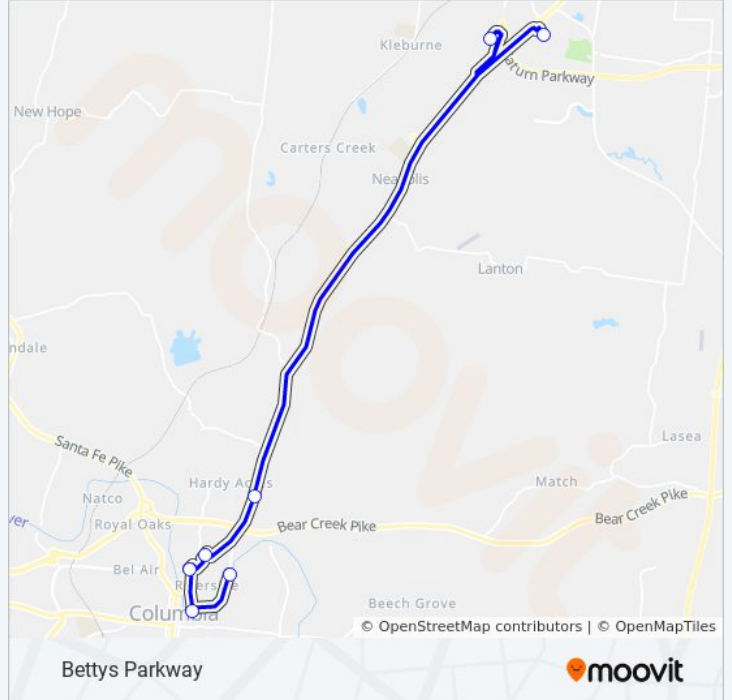

Direction: Bettys Parkway

7 stops

[VIEW LINE SCHEDULE](#)

- The Crossings,Target
- Northfield Center
- Chantay Acres
- Kroger
- Maury County Career Center
- Riverwalk Park,Columbia Transfer Point
- Betty's Parkway

Stops: 7

Trip Duration: 37 min

Line Summary:

Direction: Riverwalk Park

6 stops

[VIEW LINE SCHEDULE](#)

The Crossings, Target

Northfield Center

Chantay Acres

Kroger

Maury County Career Center

Riverwalk Park, Columbia Transfer Point

BL bus Time Schedule

Riverwalk Park Route Timetable:

Sunday	Not Operational
Monday	6:57 AM - 3:57 PM
Tuesday	6:57 AM - 3:57 PM
Wednesday	6:57 AM - 3:57 PM
Thursday	6:57 AM - 3:57 PM
Friday	6:57 AM - 3:57 PM
Saturday	6:57 AM - 3:57 PM

BL bus Info

Direction: Riverwalk Park

Stops: 6

Trip Duration: 35 min

Line Summary:

Direction: The Crossings,Target

6 stops

[VIEW LINE SCHEDULE](#)