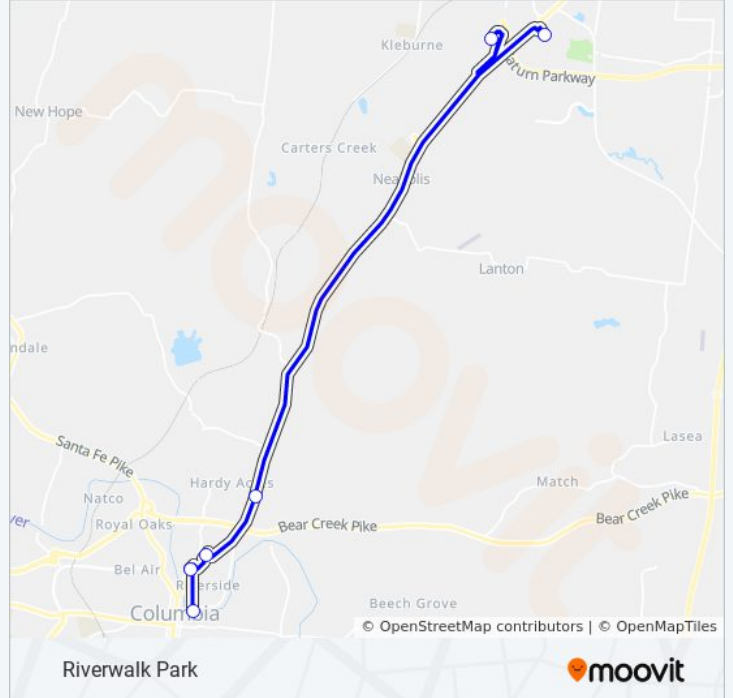

Direction: Bettys Parkway

7 stops

[VIEW LINE SCHEDULE](#)

- The Crossings,Target
- Northfield Center
- Chantay Acres
- Kroger
- Maury County Career Center
- Riverwalk Park,Columbia Transfer Point
- Betty's Parkway

Stops: 7

Trip Duration: 37 min

Line Summary:

Direction: Riverwalk Park

6 stops

[VIEW LINE SCHEDULE](#)

The Crossings, Target

Northfield Center

Chantay Acres

Kroger

Maury County Career Center

Riverwalk Park, Columbia Transfer Point

BL bus Time Schedule

Riverwalk Park Route Timetable:

Sunday	Not Operational
Monday	6:57 AM - 3:57 PM
Tuesday	6:57 AM - 3:57 PM
Wednesday	6:57 AM - 3:57 PM
Thursday	6:57 AM - 3:57 PM
Friday	6:57 AM - 3:57 PM
Saturday	6:57 AM - 3:57 PM

BL bus Info

Direction: Riverwalk Park

Stops: 6

Trip Duration: 35 min

Line Summary:

Direction: The Crossings,Target

6 stops

[VIEW LINE SCHEDULE](#)