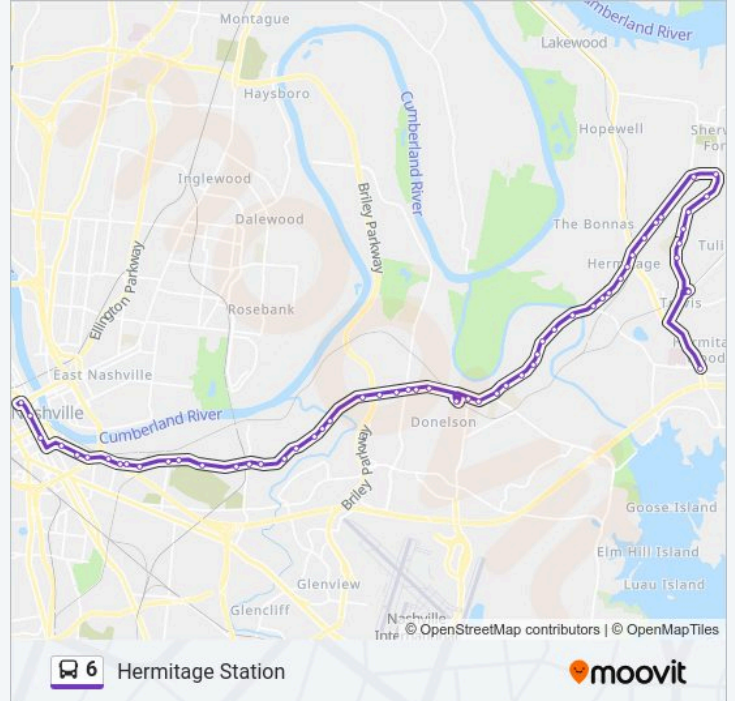

Direction: Downtown

61 stops

[VIEW LINE SCHEDULE](#)

Old Hickory Blvd & Central Pike Nb

Hermitage Station

Andrew Jackson Pkwy & Tyler Dr Nb

Andrew Jackson Pkwy & Rachel Donelson Pass Nb

Andrew Jackson Pkwy & Rachels View Nb

Andrew Jackson Pkwy & Highland View Dr Nb

Andrew Jackson Pkwy & Albany Dr Nb

Andrew Jackson Pkwy & Trenton Dr Nb

Lebanon Pike & Andrew Jackson Pkwy Wb

Lebanon Pike & Andrew Jackson Pkwy Eb

Lebanon Pike & Monaco Dr Sb

6 bus Info

Direction: Hermitage Station

Stops: 56

Trip Duration: 50 min

Line Summary:

Lebanon Pike & Craigmeade Dr Eb
Lebanon Pike & Briley Pkwy Eb
Lebanon Pike & Fairway Dr Eb
Lebanon Pike & Mcgavock Pk Eb
Lebanon Pike & Mcgavock Pk Eb
Lebanon Pike & Graylynn Dr Eb
Donelson Station
Lebanon Pike & Donelson Pike Eb
Lebanon Pike & Donelson Pike Eb
Lebanon Pike & Munn Ln Eb
Lebanon Pike & Riverstone Blvd Eb
Lebanon Pike & Dispayne Dr Eb
Lebanon Pike & Spring Place Dr Nb
Lebanon Pike & Medical Dr Eb
Lebanon Pike & Danyacrest Ave Nb
Lebanon Pike & Jackson Downs Blvd Eb
Lebanon Pike & Jackson Downs Blvd E
Lebanon Pike & Central Pk Eb
Lebanon Pike & Hickory Hill Ln Nb
Lebanon Pike & Hickory Hill Ln Nb
Lebanon Pike & Juarez Dr Nb
Lebanon Pike & Bonna Spring Dr Nb
Lebanon Pike & Old Hickory Blvd Nb
Lebanon Pike & Tyler Dr Nb
Lebanon Pike & Belinda Dr Nb
Lebanon Pike & Monaco Dr Nb
Lebanon Pike & Shute Ln Eb
Lebanon Pike & Andrew Jackson Pkwy
Andrew Jackson Pkwy & Albany Dr Sb
Andrew Jackson Pkwy & Highland View Dr Sb
Andrew Jackson & Rachels View Sb
Andrew Jackson Pkwy & Rachel Donelson Pass
Sb

Andrew Jackson Pkwy & Tyler Dr Sb

Hermitage Station

Old Hickory Blvd & Central Pike Sb

6 bus time schedules and route maps are available in an offline PDF at moovitapp.com. Use the Moovit App to see live bus times, train schedule or subway schedule, and step-by-step directions for all public transit in Nashville.