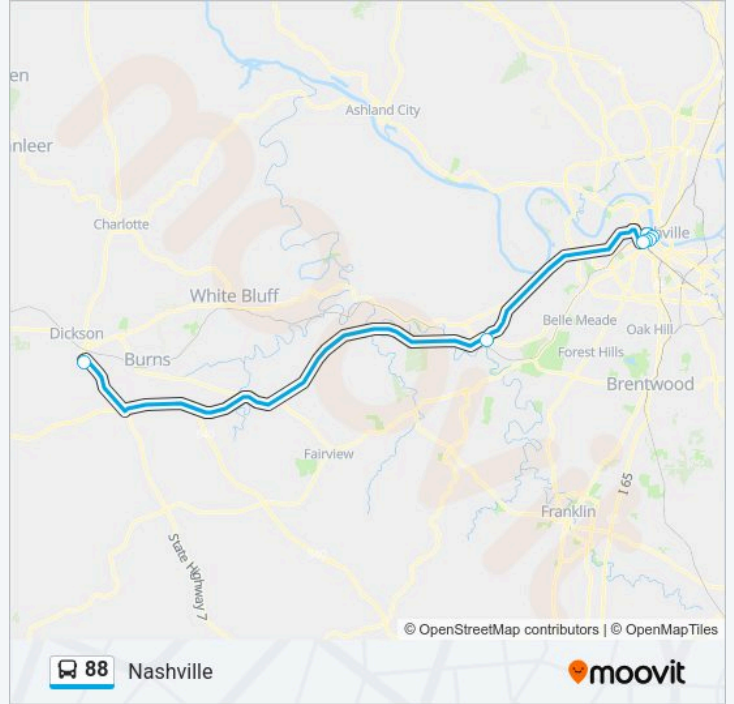

Direction: Dickson

7 stops

[VIEW LINE SCHEDULE](#)

7th & Harrsion Nb

Harrison St & 5th Ave Eb

Central 4th And 5th Ave - Bays 5, 6, 13, 14

Dr Martin Luther King Jr Blvd & 7th Ave N Wb

11th Ave / N Gulch Station Outbound

88 bus Info**Direction:** Dickson**Stops:** 7**Trip Duration:** 78 min**Line Summary:**

Direction: Nashville

8 stops

[VIEW LINE SCHEDULE](#)

- Dickson Walmart Park And Ride
- Coley Davis Rd Shelter Park And Ride
- 11th Ave / N Gulch Station Inbound
- Martin Luther King Jr & 10th Ave N Eb
- Dr Martin Luther King Jr Blvd & 7th Ave N Eb
- Central 4th And 5th Ave - Bays 5, 6, 13, 14
- James Robertson Pkwy & 6th Ave N Wb
- 7th & Harrsion Nb

88 bus Time Schedule

Nashville Route Timetable:

Monday	5:50 AM-6:25 AM
Tuesday	5:50 AM-6:25 AM
Wednesday	5:50 AM-6:25 AM
Thursday	5:50 AM-6:25 AM
Friday	5:50 AM-6:25 AM
Saturday	Not Operational
Sunday	Not Operational

88 bus Info

Direction: Nashville

Stops: 8

Trip Duration: 63 min

Line Summary:

88 bus time schedules and route maps are available in an offline PDF at moovitapp.com. Use the Moovit App to see live bus times, train schedule or subway schedule, and step-by-step directions for all public transit in Nashville.