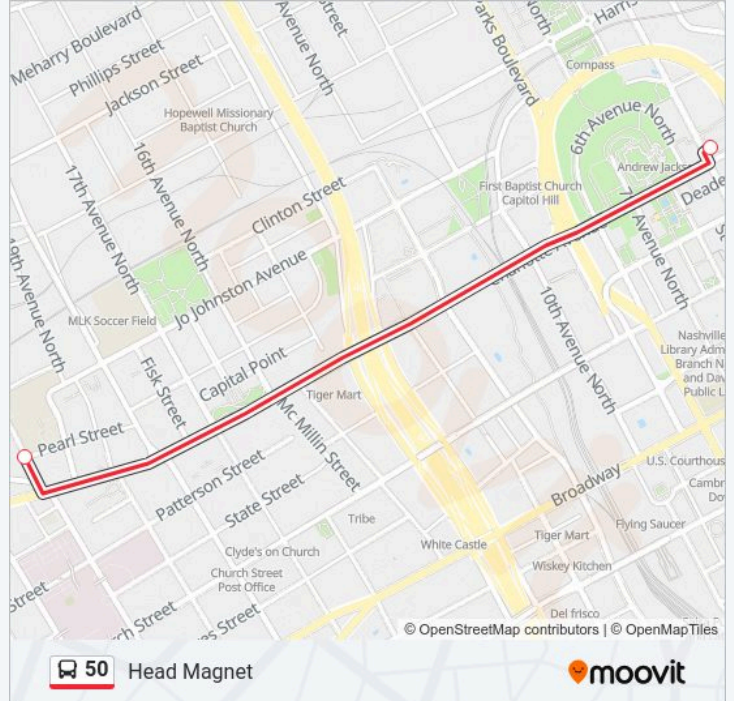

Use the Moovit App to find the closest 50 bus station near you and find out when is the next 50 bus arriving.

**Direction: Head Magnet**

2 stops

[VIEW LINE SCHEDULE](#)

Central 4th And 5th Ave - Bays 2, 18

**Direction:** Head Magnet

**Stops:** 2

**Trip Duration:** 15 min

**Line Summary:**

**Direction: Charlotte Walmart**

25 stops

[VIEW LINE SCHEDULE](#)

- Central 4th And 5th Ave - Bays 1 And 17
- Dr Martin Luther King Jr Blvd & 7th Ave N Wb
- 11th Ave / N Gulch Station Outbound
- 17th Ave Station Outbound
- Charlotte Ave & 20th Ave Wb
- 23rd Ave / Centennial Station Outbound
- Charlotte Ave & 26th Ave N Wb
- 28th/31st Ave Connector Station Outbound
- Charlotte Ave & 33rd Ave Wb
- 37th Ave/Sylvan Heights Station Outbound
- Charlotte Ave & 39th Ave N Wb
- 42nd Ave/Sylvan Park Station Outbound
- 46th Ave/Richland Park Station Outbound
- Charlotte Ave & 51st Ave N Wb
- 53rd Ave Station Outbound
- White Bridge Station Outbound
- Charlotte Pike & Lellyett St Wb
- Charlotte Ave & Eastboro Dr Wb

**50 bus Info**

**Direction:** Charlotte Walmart

**Stops:** 25

**Trip Duration:** 34 min

**Line Summary:**

American Station Outbound

Premier Dr & Wilclay Dr Sb

Annex Ave & Premier Dr Eb

Annex Station Outbound

Nashville West Station Outbound

Davidson Station Outbound

Walmart

**Direction: Downtown**

28 stops

[VIEW LINE SCHEDULE](#)

Davidson Station Inbound