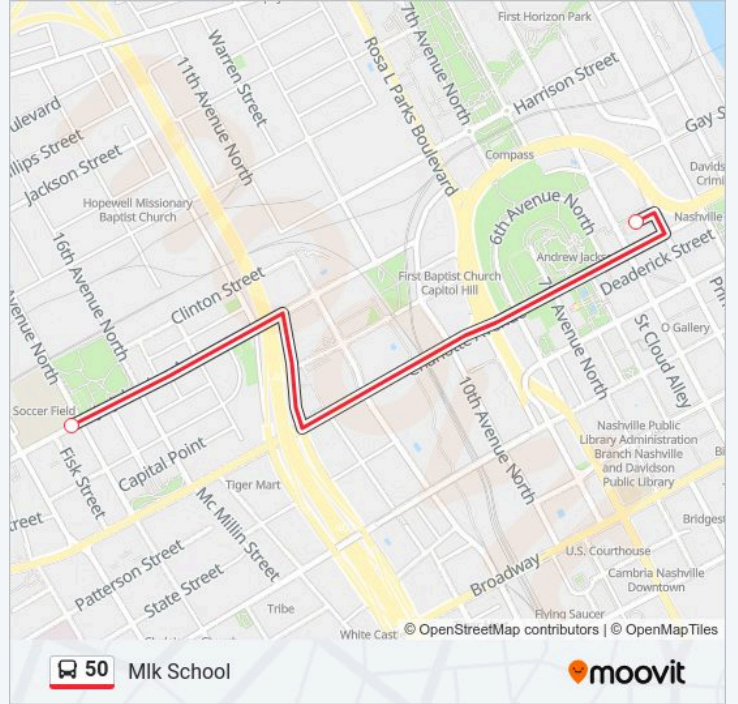

50 bus time schedules and route maps are available in an offline PDF at moovitapp.com. Use the Moovit App to see live bus times, train schedule or subway schedule, and step-by-step directions for all public transit in Nashville.

© 2025 Moovit - All Rights Reserved