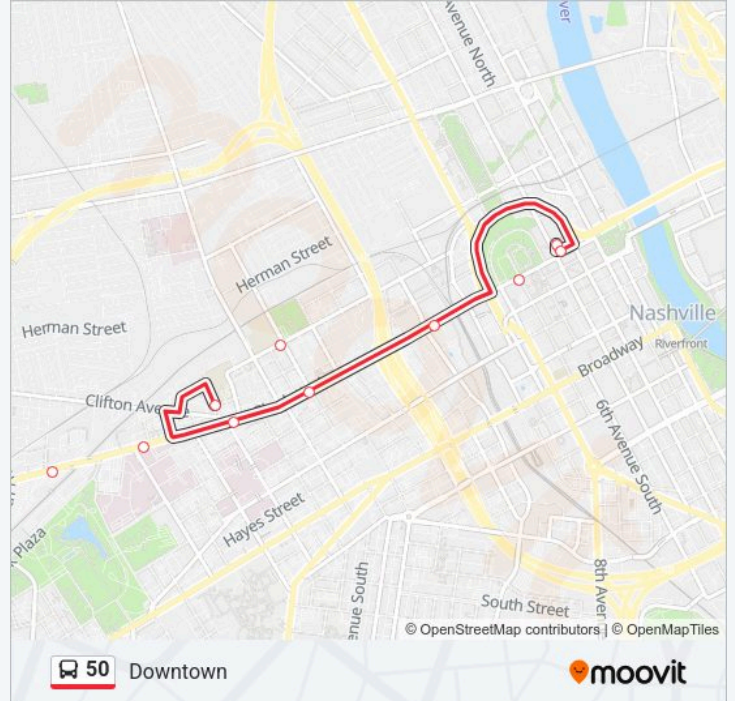

**50 bus Info**

**Direction:** Charlotte Walmart

**Stops:** 25

**Trip Duration:** 34 min

**Line Summary:**

American Station Outbound

Premier Dr & Wilclay Dr Sb

Annex Ave & Premier Dr Eb

Annex Station Outbound

Nashville West Station Outbound

Davidson Station Outbound

Walmart

**Direction: Downtown**

28 stops

[VIEW LINE SCHEDULE](#)

Davidson Station Inbound

**50 bus Info**

**Direction:** Downtown

**Stops:** 28

**Trip Duration:** 33 min

**Line Summary:**

28th/31st Ave Connector Station Inbound

Charlotte Ave & 26th Ave F Eb

23rd Ave / Centennial Station Inbound

Charlotte Ave & 20th Ave Eb

17th Ave Station Inbound

11th Ave / N Gulch Station Inbound

Dr Martin Luther King Jr Blvd & 7th Ave N Eb

Central 4th And 5th Ave - Bays 1 And 17

Martin Luther King School Ib

Central 4th And 5th Ave - Bays 11,12,19,20