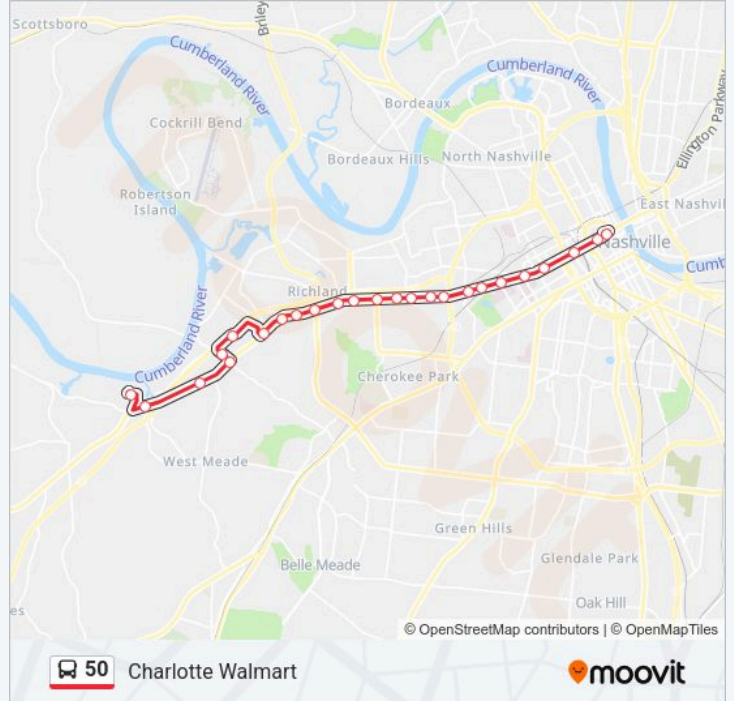

Use the Moovit App to find the closest 50 bus station near you and find out when is the next 50 bus arriving.

**Direction: Head Magnet**

2 stops

[VIEW LINE SCHEDULE](#)

Central 4th And 5th Ave - Bays 2, 18

**Direction:** Head Magnet

**Stops:** 2

**Trip Duration:** 15 min

**Line Summary:**

**Direction: Charlotte Walmart**

25 stops

[VIEW LINE SCHEDULE](#)

- Central 4th And 5th Ave - Bays 1 And 17
- Dr Martin Luther King Jr Blvd & 7th Ave N Wb
- 11th Ave / N Gulch Station Outbound
- 17th Ave Station Outbound
- Charlotte Ave & 20th Ave Wb
- 23rd Ave / Centennial Station Outbound
- Charlotte Ave & 26th Ave N Wb
- 28th/31st Ave Connector Station Outbound
- Charlotte Ave & 33rd Ave Wb
- 37th Ave/Sylvan Heights Station Outbound
- Charlotte Ave & 39th Ave N Wb
- 42nd Ave/Sylvan Park Station Outbound
- 46th Ave/Richland Park Station Outbound
- Charlotte Ave & 51st Ave N Wb
- 53rd Ave Station Outbound
- White Bridge Station Outbound
- Charlotte Pike & Lellyett St Wb
- Charlotte Ave & Eastboro Dr Wb

**50 bus Info**

**Direction:** Charlotte Walmart

**Stops:** 25

**Trip Duration:** 34 min

**Line Summary:**

American Station Outbound

Premier Dr & Wilclay Dr Sb

Annex Ave & Premier Dr Eb

Annex Station Outbound

Nashville West Station Outbound

Davidson Station Outbound

Walmart

**Direction: Downtown**

28 stops

[VIEW LINE SCHEDULE](#)

Davidson Station Inbound