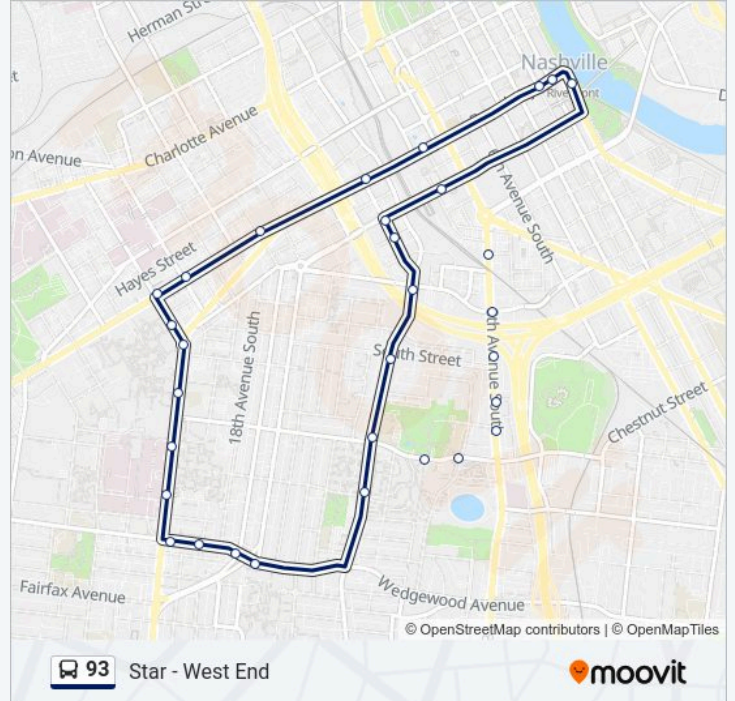

Star - West End

Get The App

The 93 bus line Star - West End has one route. For regular weekdays, their operation hours are:

(1) Star - West End: 6:37 AM - 5:21 PM

Use the Moovit App to find the closest 93 bus station near you and find out when is the next 93 bus arriving.

**Direction: Star - West End**

26 stops

[VIEW LINE SCHEDULE](#)

- 21st Ave Past West End Ave Sb
- 21st Ave & Broadway Ave Sb
- 21st Ave S & Scarritt Pl Sb
- 21st Ave S & Medical Center Dr Sb
- 21st Ave S & Pierce Ave Sb
- Wedgewood Ave & 21st Ave Eb
- Wedgewood Ave & 19th Ave S Eb
- Wedgewood Ave & 17th Ave S Eb
- Wedgewood Ave & 16th Ave Eb
- 12th Ave S & Horton Ave Nb
- 12th Ave S & Edgehill Ave Nb
- Edgehill Ave & 10th Ave S Eb
- Edgehill Ave & Hillside Ave Eb
- 8th Ave S & Olympic St Nb
- 8th Ave S & Archer St Nb
- 8th Ave S & Bass St Nb
- 8th Ave S & Division St Nb
- 8th Ave S & Drexell St Nb
- Riverfront Station
- Broadway Ave & 2nd Ave N Wb
- Broadway Ave & 3rd Ave Wb

**93 bus Info**

**Direction:** Star - West End

**Stops:** 26

**Trip Duration:** 32 min

**Line Summary:**

Broadway Ave & 12th Ave N Wb

West End Ave & 17th Ave S Wb

West End Ave & 20th Ave S Wb

West End Ave & 21st Ave S Wb

21st Ave Past West End Ave Sb

93 bus time schedules and route maps are available in an offline PDF at [moovitapp.com](https://moovitapp.com). Use the Moovit App to see live bus times, train schedule or subway schedule, and step-by-step directions for all public transit in Nashville.