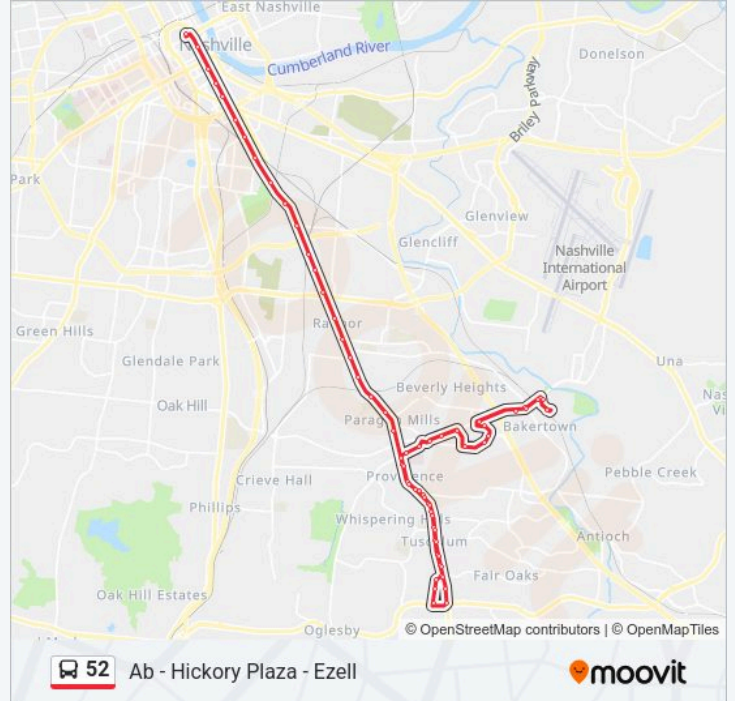

Nolensville Pike & Edmonson Pike Sb

Nolensville Pike & Flora Maxwell Rd

Nolensville Pike & Bass Ave Sb

Nolensville Pk & Taylor Rd Sb

Nolensville Pike & Haywood Ln Sb

Nolensville Pike & Northcrest Dr Sb

Nolensville Pike & Northcrest Dr Sb

Nolensville Pike & McMurray Dr Sb

Nolensville Pike & Tusculum Rd Sb

Nolensville Pike & April Ln Sb

Nolensville Pk & Brewer Dr

Nolensville Pike & Ocala Dr Sb

Nolensville Pike & Hickoryview Dr

Nolensville Pike & Old Hickory Blvd

Hickory Plaza Dr & Old Hickory Blvd Nb

Hickory Pz & Hickoryview Dr

Hickory Plaza Dr & Ocala Dr Nb

Ocala Dr & Nolensville Pike Eb

Nolensville Pike & Brewer Dr Nb

Nolensville Pike & April Ln Nb

Nolensville Pike & Tusculum Rd Nb

Nolensville Pike & McMurray Dr Nb

Nolensville Pike & Fairlane Dr Nb

Nolensville Pike & Northcrest Dr Nb

Nolensville Pk & Haywood Ln

Nolensville Pike & Taylor Rd Wb

Nolensville Pike & Bass Ave Nb

Nolensville Pike & Flora Maxwell Rd Nb

Nolensville Pike & Wallace Rd Nb

Wallace Rd & Southern Hills Eb

Wallace Rd & Brookridge TI Eb

Recovery Rd & Harding PI Eb