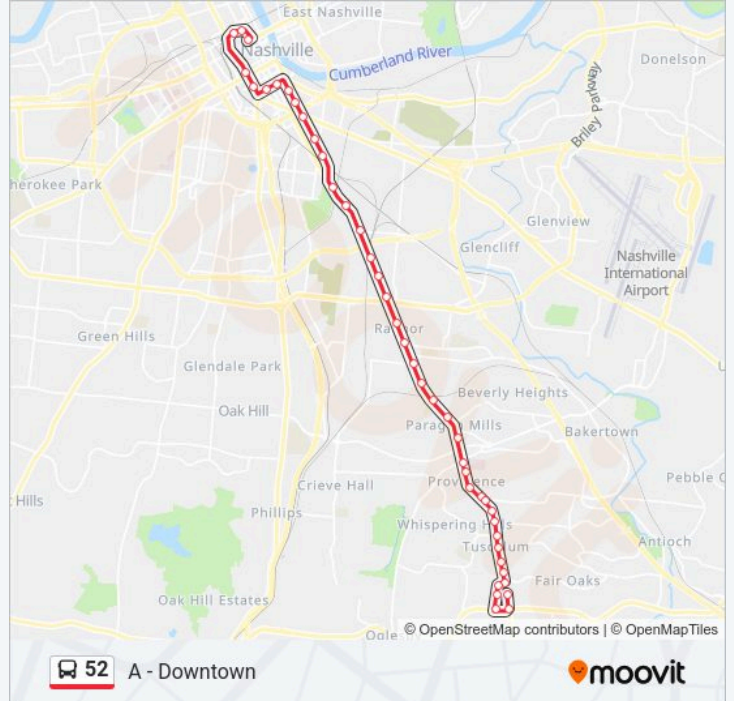

Peachtree Station Inbound

Glenrose Station Inbound

Woodycrest Station Inbound

Fairgrounds Station Inbound

Hart Station Inbound

Chestnut Station Inbound

Lafayette Station Inbound

Fulton Station Inbound

Peabody Station Inbound

Korean Vets Blvd & 4th Ave Wb

Korean Vets Blvd & 6th Ave Wb

8th Ave S & Demonbreun St Nb

8th Ave S & Broadway Ave Nb

James Robertson Pkwy & 7th Ave N

James Robertson Pkwy & 5th Ave N Eb

Central 4th And 5th Ave - Bays 11,12,19,20

**Direction: A - Hickory Plaza**

34 stops

[VIEW LINE SCHEDULE](#)

Central 4th And 5th Ave - Bays 11,12,19,20

4th Ave N & Church St Sb

**52 bus Time Schedule**

A - Hickory Plaza Route Timetable:

### 52 bus Info

**Direction:** A - Hickory Plaza

**Stops:** 34

**Trip Duration:** 40 min

**Line Summary:**

**Direction: B - Downtown**

38 stops

[VIEW LINE SCHEDULE](#)