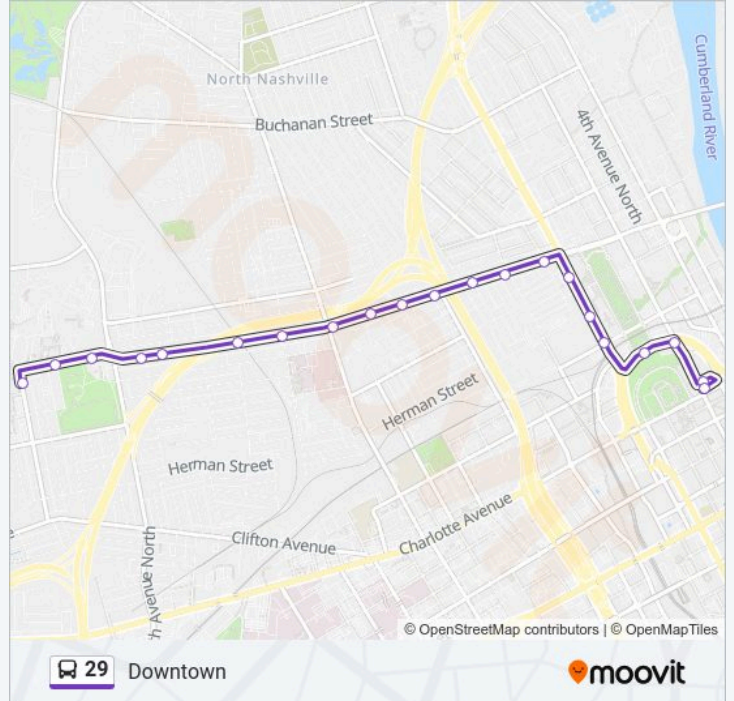

Downtown

Get The App

The 29 bus line (Downtown) has 2 routes. For regular weekdays, their operation hours are:

(1) Downtown: 5:19 AM - 10:53 PM (2) Tennessee State University: 5:40 AM - 11:15 PM

Use the Moovit App to find the closest 29 bus station near you and find out when is the next 29 bus arriving.

**Direction: Downtown**

20 stops

[VIEW LINE SCHEDULE](#)

- 33rd Ave N & John A Merritt Blvd Nb
- John A Merritt Blvd & 31st Ave N Eb
- John A Merritt Blvd & 28th Ave N Eb
- Jefferson St & 27th Ave Eb
- Jefferson St & I-40 Eb
- Jefferson St & I-40 Eb
- Jefferson St & 21st Ave N Eb
- Jefferson St & Dr Db Todd Jr Blvd Eb
- Jefferson St & 16th Ave N Eb
- Jefferson St & 14th Ave N Eb
- Jefferson St & 12th Ave N Eb
- Jefferson St & 11th Ave N Eb
- Jefferson St & 10th Ave N Eb
- Jefferson St & 9th Ave N Eb
- 8th Ave N & Jefferson St Sb
- 8th Ave N & Locklayer St Sb
- 8th Ave N & Harrison St Sb
- James Robertson Pkwy & 7th Ave N
- James Robertson Pkwy & 5th Ave N Eb
- Central 4th And 5th Ave - Bays 11,12,19,20

**29 bus Info**

**Direction:** Downtown

**Stops:** 20

**Trip Duration:** 16 min

**Line Summary:**

**Direction: Tennessee State University**

22 stops

[VIEW LINE SCHEDULE](#)

Central 4th And 5th Ave - Bays 2, 18

James Robertson Pkwy & 6th Ave N Wb

James Robertson Pkwy & 8th Ave N Wb

8th Ave N & Harrison St Nb

8th Ave N & 9th Ave N Nb

Jefferson St & 9th Ave N Wb

Jefferson St & 10th Ave N Wb