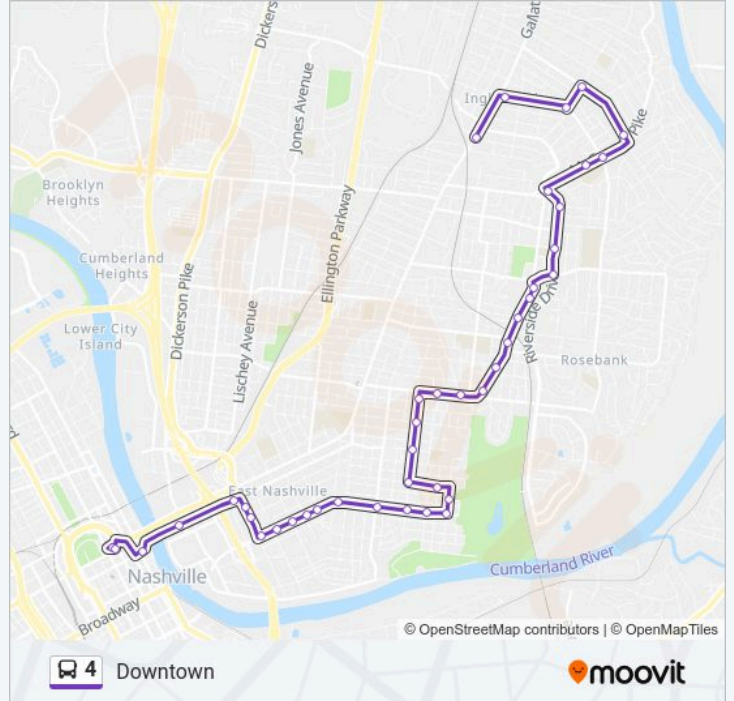

Use the Moovit App to find the closest 4 bus station near you and find out when is the next 4 bus arriving.

Direction: Downtown

42 stops

[VIEW LINE SCHEDULE](#)

- Greenfield Station Outbound
- Stratford Ave & Gallatin Pike Eb
- Stratford Ave & Kennedy Ave Eb
- Kennedy Ave & Ardee Ave Nb
- Ardee Ave & Mcgavock Pike Sb
- Mcgavock Pike & Stratford Ave Wb
- Mcgavock Pike & Stratford Ave Wb
- Riverside Dr & Mcgavock Pk Sb
- Riverside Dr & Hanover Rd Sb
- Riverside Dr & Dorchester Ave Sb
- Riverside Dr & Porter Rd Sb
- Porter Rd & Preston Dr Wb
- Branch St & Porter Rd Sb
- Porter Rd & Mckennell Dr Sb
- Porter Rd & Creighton Ave Sb
- Porter Rd & Greenwood Ave Sb
- Porter Rd & Benjamin Sb
- Porter & Franklin Sb
- Eastland Ave & Chapel Ave Wb
- Eastland Ave & Benson St Wb
- N 16th St & Stratton Ave Sb

4 bus Info

Direction: Downtown

Stops: 42

Trip Duration: 36 min

Line Summary:

N 16th St & Ordway Pl Sb
 16th St & Woodland St Sb
 16th St & Fatherland St Sb
 Fatherland St & S 18th St Eb
 S 19th St & Lillian St Sb
 S 19th St & Shelby Ave Eb
 Shelby Ave & S 17th St Wb
 Shelby Ave & S 16th St Wb
 Shelby Ave & S 14th St Wb
 Shelby Ave & S 10th St Wb
 Shelby Ave & S 9th St Wb
 Shelby Ave & S 8th St Wb
 Shelby Ave & S 7th St Wb
 Shelby Ave & S 6th St Wb
 Shelby Ave & S 5th St Wb
 S 5th St & Fatherland St Nb
 S 5th St & Russell St Nb
 Woodland St & S 5th St Wb
 Woodland St & N 1st St Wb
 Union St & 2nd Ave Wb
 Central

Direction: Inglewood

40 stops

[VIEW LINE SCHEDULE](#)

Central
 Union St & 2nd Ave Eb
 Woodland St & S 2nd St Eb
 Woodland St & S 5th St Eb
 S 5th St & Russell St Sb
 S 5th St & Fatherland St Sb
 Shelby Ave & S 5th St Eb
 Shelby Ave & S 6th St Eb

Gallatin Pike & Iverson Ave Nb

Greenfield Station Outbound

Direction: Inglewood

Stops: 40

Trip Duration: 28 min

Line Summary:

Direction: S Shelby Park

18 stops