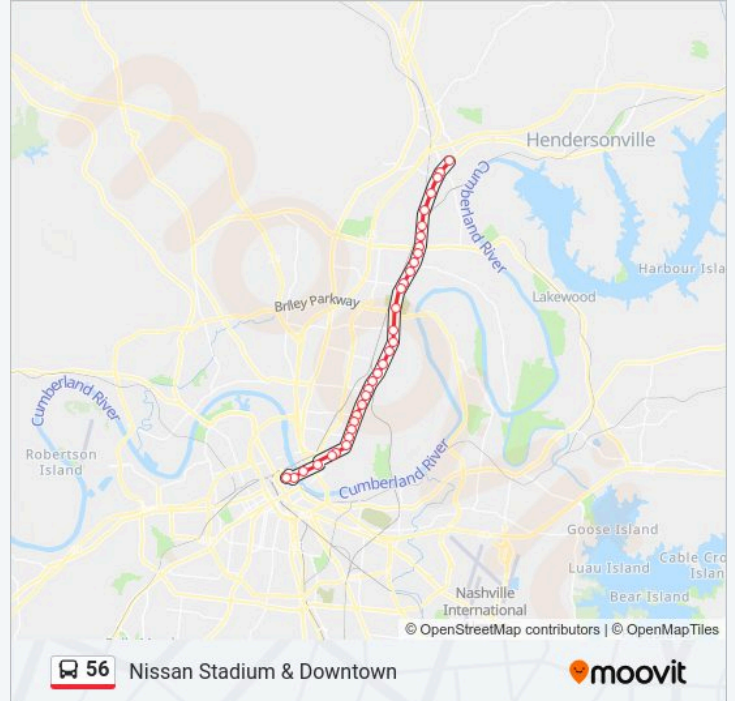

**56 bus Info**

**Direction:** Downtown  
**Stops:** 33  
**Trip Duration:** 39 min  
**Line Summary:**

Gallatin Pk & Burchwood Av  
 Gallatin Pk & Carolyn Ave Sb  
 Douglas Station Inbound  
 Gallatin Ave & Greenwood Ave Sb  
 Gallatin Ave & Petway Ave  
 Eastland Station Inbound  
 Five Points Station Inbound  
 Main St & Mcferrin Ave Wb  
 Main Street Station Inbound  
 Main St & 5th St Wb  
 James Robertson Pkwy & Gay St Wb  
 Central 4th And 5th Ave - Bays 2, 18

**56 bus Info**

**Direction:** Nissan Stadium & Downtown

**Stops:** 34

**Trip Duration:** 39 min

**Line Summary:**

Gallatin Pike & Gillock St Sb  
 Greenfield Station Inbound  
 Gallatin Pike & Maynor Ave Sb  
 East Hill Station Inbound  
 Gallatin Pk & Burchwood Av  
 Gallatin Pk & Carolyn Ave Sb  
 Douglas Station Inbound  
 Gallatin Ave & Greenwood Ave Sb  
 Gallatin Ave & Petway Ave  
 Eastland Station Inbound  
 Five Points Station Inbound  
 Main St & Mcferrin Ave Wb  
 Main Street Station Inbound  
 Woodland St & S 5th St Wb  
 Woodland St & N 1st St Wb  
 Union St & 2nd Ave Wb  
 Central 4th And 5th Ave - Bays 2, 18

**Direction: Rivergate**

39 stops

[VIEW LINE SCHEDULE](#)

Central 4th And 5th Ave - Bays 2, 18  
 Union St & 2nd Ave Eb  
 Woodland St & S 2nd St Eb  
 Woodland St & S 5th St Eb  
 Main St & S 6th St Eb  
 Main Street Station Outbound  
 Main St & Mcferrin Ave Eb  
 Five Points Station Outbound  
 Eastland Station Outbound  
 Gallatin Ave & Petway Ave Nb  
 Gallatin Pike & Greenwood Ave Nb  
 Douglas Station Outbound

**56 bus Info**

**Direction:** Rivergate

**Stops:** 39

**Trip Duration:** 47 min

**Line Summary:**

Gallatin Pk & Carolyn Ave Nb

Gallatin Pk & Burchwood Av

East Hill Station Outbound