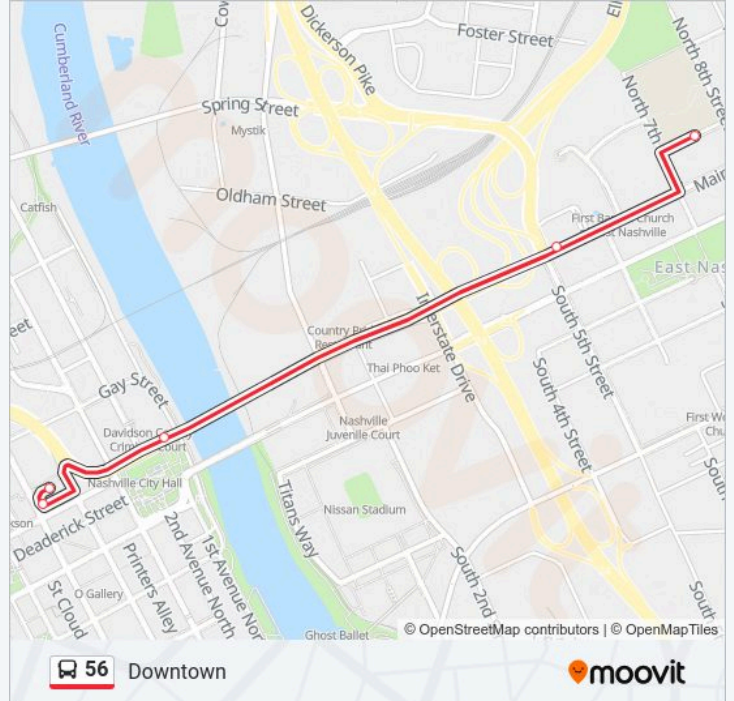

Use the Moovit App to find the closest 56 bus station near you and find out when is the next 56 bus arriving.

**Direction: Downtown**

33 stops

[VIEW LINE SCHEDULE](#)

- Rivergate Station Inbound
- Myatt Station Inbound
- N Gallatin Pk & Alta Loma Rd Sb
- N Gallatin Pike & Monticello Ave Sb
- Edgemeade Station Inbound
- N Gallatin Pike & Nesbitt Ln Sb
- Gallatin Pike & Lovell St Sb
- N Gallatin Pike & Old Hickory Blvd Sb
- Gallatin Pike S & Maple St Sb
- Madison Station Inbound
- S Gallatin Pike & Emmitt Ave Sb
- Due West Station Inbound
- S Gallatin Pike & Berkley Dr Sb
- Walton Station Inbound
- Gallatin Pike & Broadmoor Sb
- Inglewood Station Inbound
- Gallatin Pike & Curdwood Blvd Sb
- Gallatin Pike & Gillock St Sb
- Greenfield Station Inbound
- Gallatin Pike & Maynor Ave Sb
- East Hill Station Inbound

**56 bus Info**

**Direction:** Downtown  
**Stops:** 33  
**Trip Duration:** 39 min  
**Line Summary:**

Gallatin Pk & Burchwood Av  
 Gallatin Pk & Carolyn Ave Sb  
 Douglas Station Inbound  
 Gallatin Ave & Greenwood Ave Sb  
 Gallatin Ave & Petway Ave  
 Eastland Station Inbound  
 Five Points Station Inbound  
 Main St & Mcferrin Ave Wb  
 Main Street Station Inbound  
 Main St & 5th St Wb  
 James Robertson Pkwy & Gay St Wb  
 Central 4th And 5th Ave - Bays 2, 18

**Direction: Nissan Stadium & Downtown**

34 stops

[VIEW LINE SCHEDULE](#)

Rivergate Station Inbound  
 Myatt Station Inbound  
 N Gallatin Pk & Alta Loma Rd Sb  
 N Gallatin Pike & Monticello Ave Sb  
 Edgemoade Station Inbound  
 N Gallatin Pike & Nesbitt Ln Sb  
 Gallatin Pike & Lovell St Sb  
 N Gallatin Pike & Old Hickory Blvd Sb  
 Gallatin Pike S & Maple St Sb  
 Madison Station Inbound  
 S Gallatin Pike & Emmitt Ave Sb  
 Due West Station Inbound  
 S Gallatin Pike & Berkley Dr Sb  
 Walton Station Inbound  
 Gallatin Pike & Broadmoor Sb  
 Inglewood Station Inbound  
 Gallatin Pike & Curdwood Blvd Sb