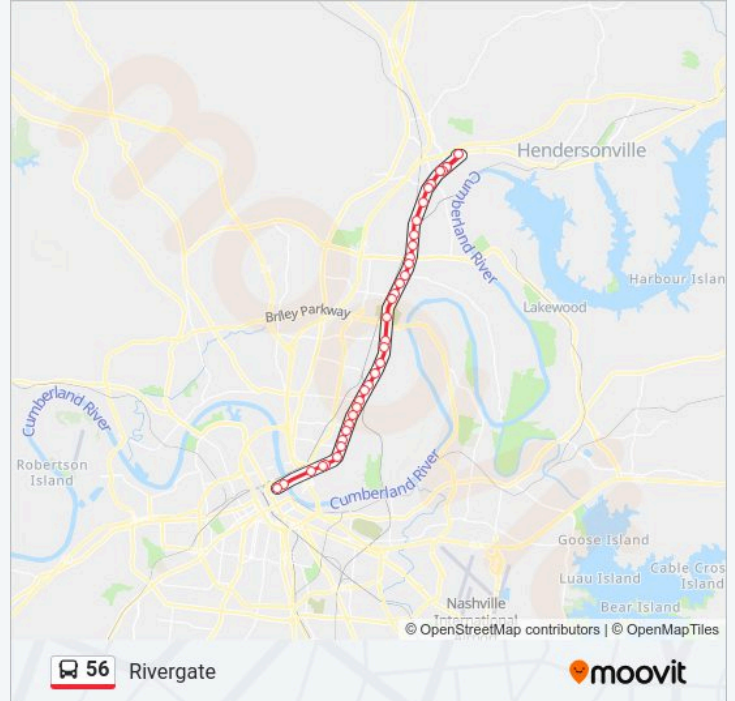

**Direction: Rivergate**

39 stops

[VIEW LINE SCHEDULE](#)

Central 4th And 5th Ave - Bays 2, 18  
 Union St & 2nd Ave Eb  
 Woodland St & S 2nd St Eb  
 Woodland St & S 5th St Eb  
 Main St & S 6th St Eb  
 Main Street Station Outbound  
 Main St & Mcferrin Ave Eb  
 Five Points Station Outbound  
 Eastland Station Outbound  
 Gallatin Ave & Petway Ave Nb  
 Gallatin Pike & Greenwood Ave Nb  
 Douglas Station Outbound

S Gallatin Pike & Berkley Dr Nb

Due West Station Outbound

Gallatin Pike & Emmitt Ave Nb

Madison Station Outbound

Gallatin Pike & Maple St Nb

Gallatin Pike & Old Hickory Nb

Gallatin Pike & Wiley St Nb

N Gallatin Pike & Anderson Ln Nb

Edgemeade Station Outbound

Gallatin Pike & Edenwold Rd Nb

N Gallatin Pike & Alta Loma Rd Nb

Myatt Station Outbound

Rivergate Station Outbound

Gallatin Pike & Conference Dr Nb

Walmart Gallatin Pike

Gallatin Pk & Conference Dr Sb

Rivergate Station Inbound

**Direction: To Meigs Magnet**

2 stops

[VIEW LINE SCHEDULE](#)

Central 4th And 5th Ave - Bays 7,8,23,24

Meigs Magnet School

**56 bus Time Schedule**

To Meigs Magnet Route Timetable: