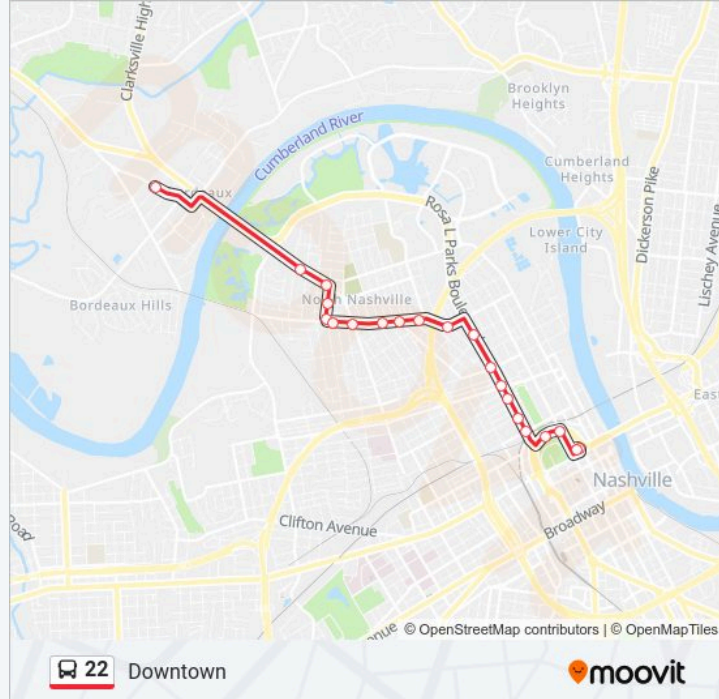

22 bus Info

Direction: North Nashville

Stops: 18

Trip Duration: 13 min

Line Summary:

Direction: Downtown

21 stops

[VIEW LINE SCHEDULE](#)

22 bus Info

Direction: Downtown

Stops: 21

Trip Duration: 16 min

Line Summary:

James Robertson Pkwy & 5th Ave N Eb

Central 4th And 5th Ave - Bays 9,10,21,22

Central 4th And 5th Ave - Bays 7,8,23,24

Direction: North Nashville To 71 Trinity

18 stops

[VIEW LINE SCHEDULE](#)

Central 4th And 5th Ave - Bays 9,10,21,22

James Robertson Pkwy & 6th Ave N Wb

James Robertson Pkwy & 8th Ave N Wb

8th Ave N & Harrison St Nb

22 bus Info

Direction: North Nashville To 71 Trinity

Stops: 18

Trip Duration: 13 min

Line Summary: