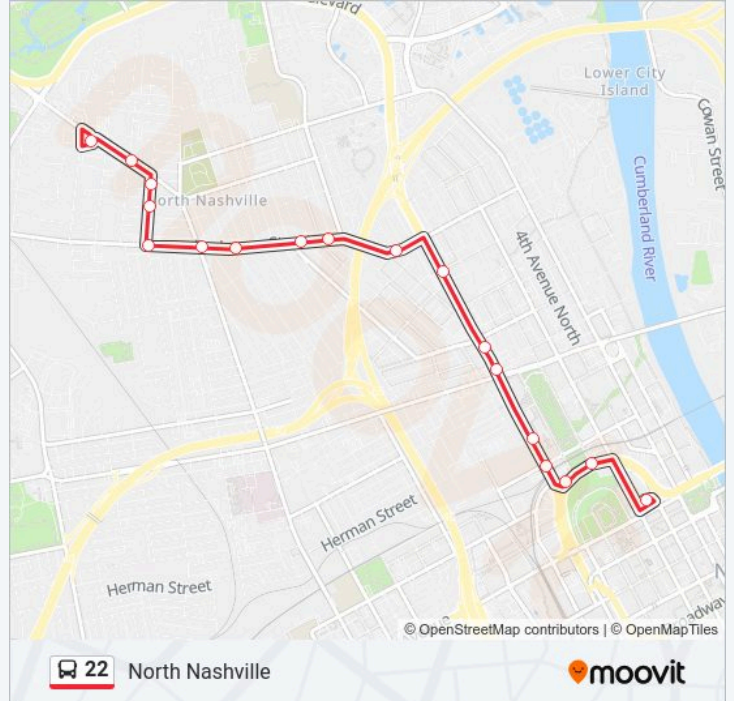

23rd Ave N & Clarksville Pike Nb

Clarksville Pike & 24th Ave N Nb

North Nashville Transit Center

22 bus Time Schedule

North Nashville Route Timetable:

Monday	5:40 AM - 1:15 AM
Tuesday	5:40 AM - 1:15 AM
Wednesday	5:40 AM - 1:15 AM
Thursday	5:40 AM - 1:15 AM
Friday	5:40 AM - 1:15 AM
Saturday	5:40 AM - 1:15 AM
Sunday	10:40 PM - 11:15 PM

22 bus Info

Direction: North Nashville

Stops: 18

Trip Duration: 13 min

Line Summary:

Direction: Downtown

21 stops

[VIEW LINE SCHEDULE](#)

22 bus Info

Direction: Downtown

Stops: 21

Trip Duration: 16 min

Line Summary:

James Robertson Pkwy & 5th Ave N Eb

Central 4th And 5th Ave - Bays 9,10,21,22

Central 4th And 5th Ave - Bays 7,8,23,24

22 bus Info

Direction: North Nashville To 71 Trinity

Stops: 18

Trip Duration: 13 min

Line Summary: