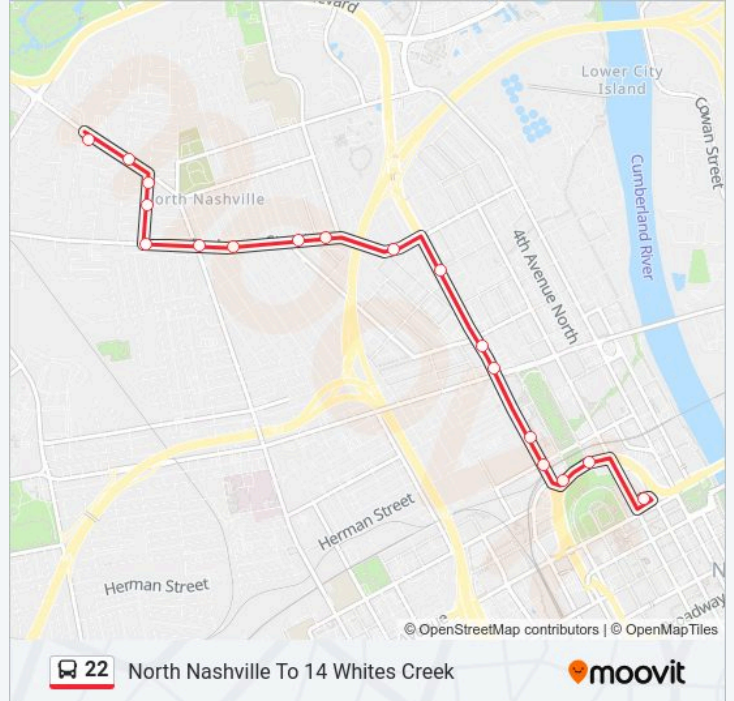

22 bus Info

Direction: John Mallette Dr

Stops: 2

Trip Duration: 16 min

Line Summary:

Direction: North Nashville To 14 Whites Creek

18 stops

[VIEW LINE SCHEDULE](#)

23rd Ave N & Clarksville Pike Nb

Clarksville Pike & 24th Ave N Nb

North Nashville Transit Center

22 bus Time Schedule

North Nashville To 14 Whites Creek Route Timetable:

Monday	5:15 AM - 11:15 PM
Tuesday	5:15 AM - 11:15 PM
Wednesday	5:15 AM - 11:15 PM
Thursday	5:15 AM - 11:15 PM
Friday	5:15 AM - 11:15 PM
Saturday	5:15 AM - 11:00 PM
Sunday	6:35 AM - 10:00 PM

22 bus Info

Direction: North Nashville To 14 Whites Creek

Stops: 18

Trip Duration: 13 min

Line Summary:

Direction: North Nashville

18 stops

[VIEW LINE SCHEDULE](#)

22 bus Info

Direction: North Nashville

Stops: 18

Trip Duration: 13 min

Line Summary:

Direction: Downtown

21 stops

[VIEW LINE SCHEDULE](#)