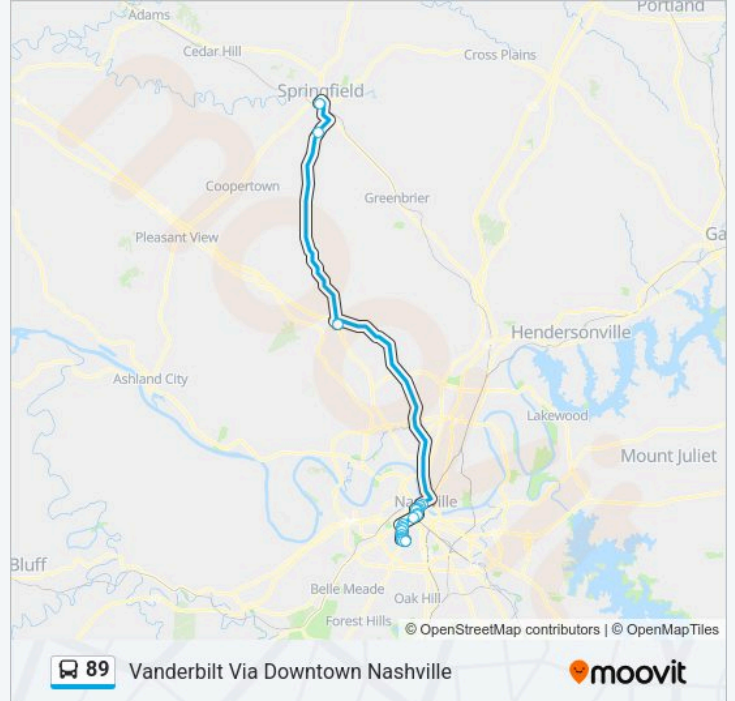

The 89 bus line (Springfield Joelton) has 2 routes. For regular weekdays, their operation hours are:
 (1) Springfield Joelton: 3:53 PM-4:33 PM(2) Vanderbilt Via Downtown Nashville: 5:38 AM-6:18 AM
 Use the Moovit App to find the closest 89 bus station near you and find out when is the next 89 bus arriving.

89 bus Info**Direction:** Springfield Joelton**Stops:** 20**Trip Duration:** 91 min**Line Summary:**

Direction: Vanderbilt Via Downtown Nashville

21 stops

[VIEW LINE SCHEDULE](#)

- Springfield Downtown Park And Ride
- Springfield Walmart Park And Ride
- Joelton Plaza Park And Ride
- James Robertson Pkwy & Gay St Wb
- Central 4th And 5th Ave - Bays 7,8,23,24
- 6th Ave & Deaderick St Sb
- Union St & 7th Ave N Wb
- Union St & Polk Ave Wb
- 9th Ave N & Commerce St Sb
- Broadway Ave & 9th Ave S Wb
- Broadway Ave & 12th Ave N Wb
- West End Ave & 20th Ave S Wb
- 21st Ave Past West End Ave Sb
- 21st Ave & Broadway Ave Sb
- 21st Ave S & Scarritt Pl Sb
- 21st Ave S & Medical Center Dr Sb
- 21st Ave S & Pierce Ave Sb
- 21st Ave S & Capers Ave Sb

89 bus Time Schedule

Vanderbilt Via Downtown Nashville Route Timetable:

Monday	5:38 AM-6:18 AM
Tuesday	5:38 AM-6:18 AM
Wednesday	5:38 AM-6:18 AM
Thursday	5:38 AM-6:18 AM
Friday	5:38 AM-6:18 AM
Saturday	Not Operational
Sunday	Not Operational

89 bus Info

Direction: Vanderbilt Via Downtown Nashville

Stops: 21

Trip Duration: 76 min

Line Summary:

Wedgewood Ave & 21st Ave Eb

Wedgewood Ave & 19th Ave S Eb

Wedgewood Ave & 17th Ave S Eb