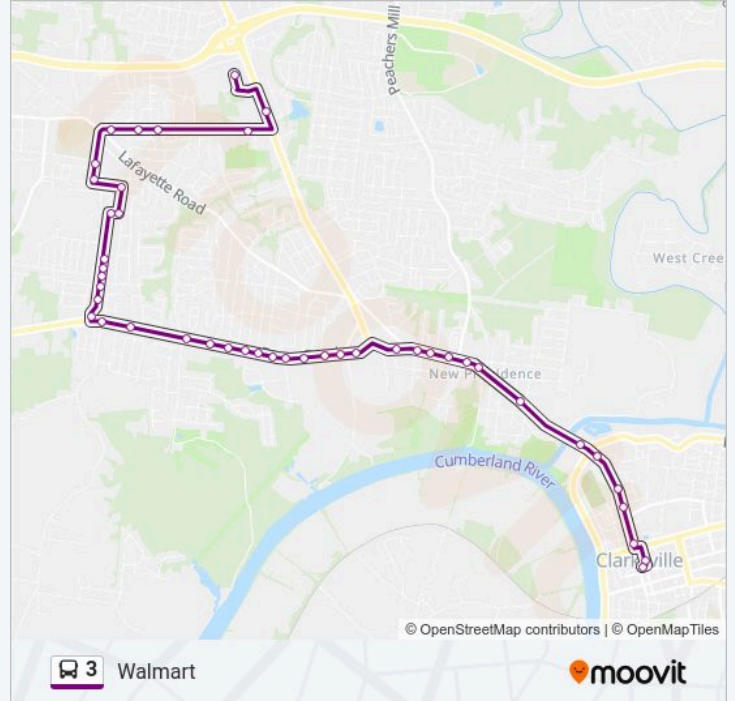

Direction: Walmart

44 stops

[VIEW LINE SCHEDULE](#)

Transit Center

N. 3rd St. & Main St. Nb

N. 2nd St. Past College St. Nb

N. 2nd St. & Forbes Ave. Nb

N. 2nd St. & Anderson Dr. Nb

3 bus Info

Direction: Walmart

Stops: 44

Trip Duration: 27 min

Line Summary:

Dover Rd. Past Aurella Lynn Dr. Wb

Dover Rd., 435-445 Wb

Dover Rd., 523 Wb

Dover Rd. 553 Wb

Dover Rd., 623 Wb

Dover Rd. & Dotsonville Rd. Wb

Donna Dr., 583-599 Nb

Donna Dr., 569 Nb

Donna Dr. & Inver Ln. Nb

Donna Dr. & Shelton Cir. Nb

Donna Dr., 543 Nb

Cunningham Ln., 308 Nb

Cunningham Ln. & Northridge Ct. Eb

Cunningham Ln., 148-158 Nb

Ft. Campbell Blvd. Past Ashbury Rd. Nb

Walmart

Direction: Transit Center

46 stops

[VIEW LINE SCHEDULE](#)