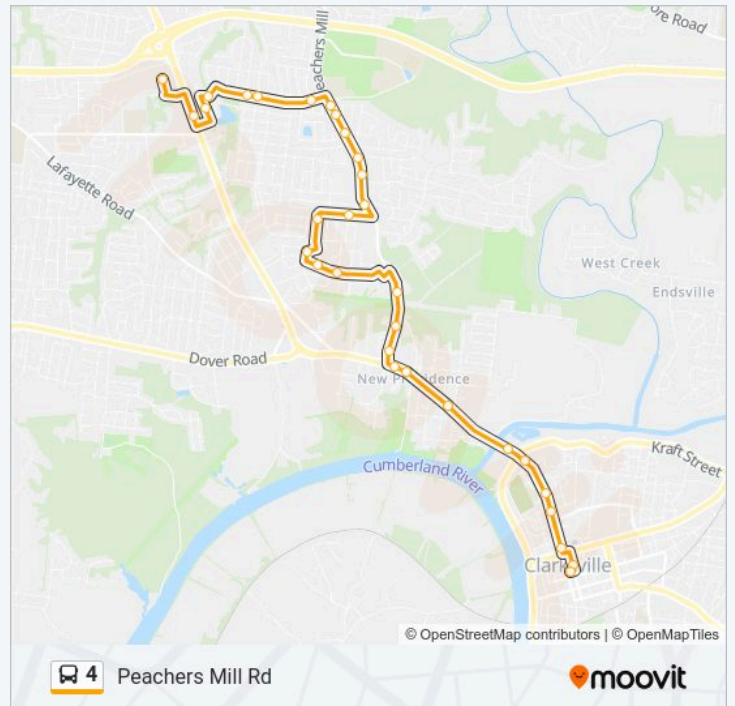

Use the Moovit App to find the closest 4 bus station near you and find out when is the next 4 bus arriving.

**Direction: Transit Center**

42 stops

[VIEW LINE SCHEDULE](#)

- Walmart
- Ft. Campbell Blvd. 1683 Nb
- Ft. Campbell Blvd., 1685-1687 Nb
- 101st Airborne Division Pkwy. & Victory Rd. Eb
- Stonecrossing Dr. Past Parkway Pl. Eb
- Peachers Mill Rd., 1218 Sb
- Peachers Mill Rd. & Millstone Cir. Sb
- Peachers Mill Rd. & Pine Moutain Rd. Sb
- Peachers Mill Rd. & Mill Creek Rd. Sb
- Peachers Mill Rd. & Northwood Terrace Sb
- Peachers Mill Rd., 800-844 Sb
- Bancroft Dr. Past Peachers Mill Rd. Eb
- Bancroft Dr. & Prescott Dr. Eb
- Bancroft Dr. & Dillon Dr. Eb
- Pollard Rd. & Cheatham Dr. Sb
- Pollard Rd. & Dale Terrace Sb
- Pollard Rd. & Ridgeline Dr. Sb
- Pollard Rd. & Quentin Dr. Wb
- Peachers Mill Rd. & Randell Dr. Sb
- Peachers Mill Rd. Sb
- Peachers Mill Rd., 584 Sb

**4 bus Info**

**Direction:** Transit Center

**Stops:** 42

**Trip Duration:** 23 min

**Line Summary:**

Peachers Mill Rd. & Peachers Dr. Sb

Peachers Mill Rd. & Providence Pointe Sb

Providence Blvd. & D St. Sb

Jackson Rd., 205 Wb

Rebecca Ln. & Dalewood Dr. Nb

Hillsboro Rd. & Virginia Terrace Nb

Hillsboro Rd. & Preston Dr. Eb

Peachers Mill Rd. & Dale Terrace Nb

Peachers Mill Rd., 811 Nb

Peachers Mill Rd. & Carter Rd. Nb

Howell Dr. & Saratoga Dr. Sb

Shannon St., 300-310 Sb

Ft. Campbell Blvd. Past Ashbury Rd. Nb

Walmart

**Direction:** Walmart

**Stops:** 31

**Trip Duration:** 27 min

**Line Summary:**