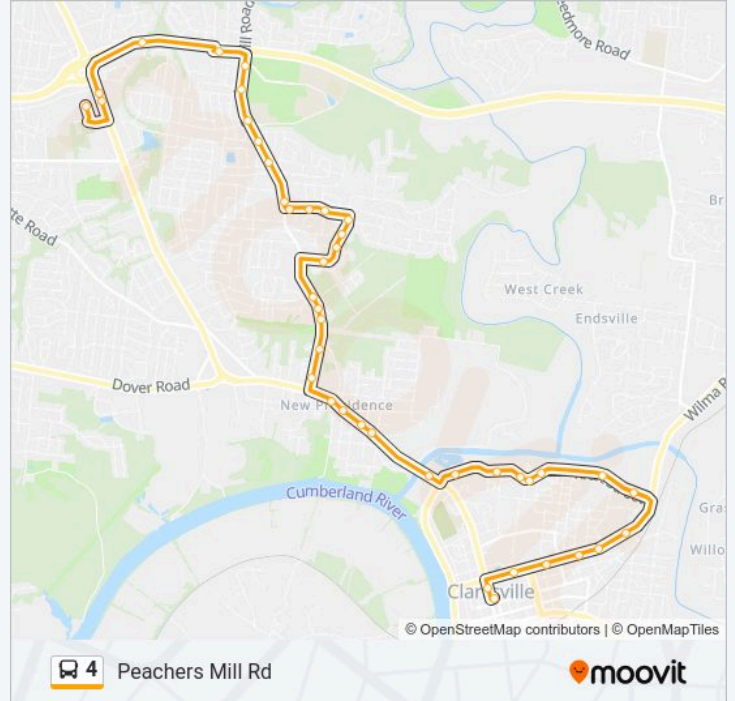

**4 bus Info**

**Direction:** Transit Center

**Stops:** 42

**Trip Duration:** 23 min

**Line Summary:**

Peachers Mill Rd. & Peachers Dr. Sb

Peachers Mill Rd. & Providence Pointe Sb

Providence Blvd. & D St. Sb

Providence Blvd. & Plum St. Sb

Providence Blvd. 304 Sb

Providence Blvd., 208-210 Sb

N. 2nd Street, 813-815 Sb

Kraft St. Past N. 2nd St. Eb

Kraft St. & Rockwood Heights Eb

Kraft St. & Gill St. Eb

Kraft St. & Parham Dr. Eb

Kraft St. & Summer St. Eb

Kraft St., 201-211 Eb

Kraft St., 135-139 Eb

College St., 1185-1191 Wb

College St., 1101-1165 Wb

College St. & 9th St. Wb

College St., 701 Wb

College St. & Drane St. Wb

N. 2nd St. & Foster St. Sb

Transit Center

**Direction: Walmart**

31 stops

[VIEW LINE SCHEDULE](#)

Transit Center

N. 3rd St. & Main St. Nb

N. 2nd St. Past College St. Nb