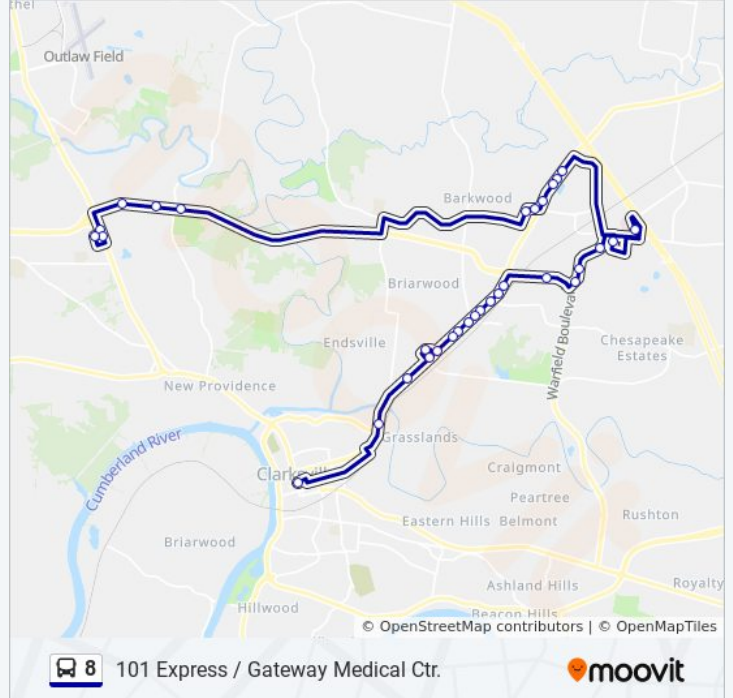

101 Express / Gateway Medical Ctr.

Get The App

The 8 bus line (101 Express / Gateway Medical Ctr.) has 2 routes. For regular weekdays, their operation hours are:  
 (1) Route 8: 5:00 AM - 8:00 PM (2) Transit Center: 5:57 AM - 8:22 PM  
 Use the Moovit App to find the closest 8 bus station near you and find out when is the next 8 bus arriving.

**8 bus Info**  
**Direction:** Route 8  
**Stops:** 32  
**Trip Duration:** 52 min  
**Line Summary:**

- Transit Center
- College St., 1350 Eb
- Wilma Rudolph Blvd., 1655-1715 Eb
- Wilma Rudolph Blvd. Past Dunbar Cave Rd. Eb
- Business Park Dr., 1820-1850 Wb
- William Rudolph Blvd., 1891 Eb
- Wilma Rudolph Blvd. Past State Garage Ln. Eb
- Wilma Rudolph Blvd. & Post Office Eb
- Wilma Rudolph Blvd., 2099 Eb
- Wilma Rudolph Blvd. Past E. Old Trenton Rd. Eb
- Wilma Rudolph Blvd., 2147 Eb
- Wilma Rudolph Blvd. Past Rossvie Rd. Eb
- Wilma Rudolph Blvd., 2215-2255 Eb
- Wilma Rudolph Blvd., 2273 Eb
- Warfield Blvd., 330 Eb
- Ted Crozier Sr Blvd. & Ottis Smith Dr. Nb
- Ted A Crozier Sr Blvd., 851 Nb
- Ted A Crozier Sr Blvd. & October Rd. Nb
- Chesapeake Ln., 141 Sb
- Gateway Medical Center
- Wilma Rudolph Blvd., 3060 Wb
- Wilma Rudolph Blvd., 2950-2974 Wb

Wilma Rudolph Blvd., 2896 Wb

Wilma Rudolph Blvd., 2800 Wb

Athletic Ave.

K-Mart

101st Airborne Division Pkwy. Wb

101st Airborne Division Pkwy. & Ringgold Rd. Wb

101st Airborne Division Pkwy. & Northwind Dr. Wb

Ft. Campbell Blvd. & Old Hopkinsville Rd. Sb

Ft. Campbell Blvd., 1682-1684 Sb

Walmart

**Direction: Transit Center**

27 stops

[VIEW LINE SCHEDULE](#)

Walmart

Ft. Campbell Blvd. 1683 Nb