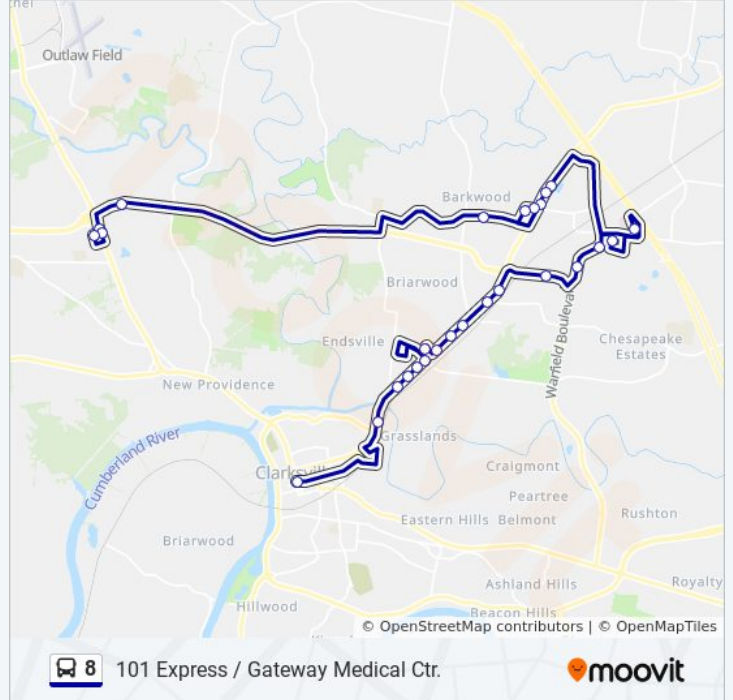

**8 bus Info**  
**Direction:** Route 8  
**Stops:** 32  
**Trip Duration:** 52 min  
**Line Summary:**

- Transit Center
- College St., 1350 Eb
- Wilma Rudolph Blvd., 1655-1715 Eb
- Wilma Rudolph Blvd. Past Dunbar Cave Rd. Eb
- Business Park Dr., 1820-1850 Wb
- William Rudolph Blvd., 1891 Eb
- Wilma Rudolph Blvd. Past State Garage Ln. Eb
- Wilma Rudolph Blvd. & Post Office Eb
- Wilma Rudolph Blvd., 2099 Eb
- Wilma Rudolph Blvd. Past E. Old Trenton Rd. Eb
- Wilma Rudolph Blvd., 2147 Eb
- Wilma Rudolph Blvd. Past Rossvie Rd. Eb
- Wilma Rudolph Blvd., 2215-2255 Eb
- Wilma Rudolph Blvd., 2273 Eb
- Warfield Blvd., 330 Eb
- Ted Crozier Sr Blvd. & Ottis Smith Dr. Nb
- Ted A Crozier Sr Blvd., 851 Nb
- Ted A Crozier Sr Blvd. & October Rd. Nb
- Chesapeake Ln., 141 Sb
- Gateway Medical Center
- Wilma Rudolph Blvd., 3060 Wb
- Wilma Rudolph Blvd., 2950-2974 Wb

Wilma Rudolph Blvd., 2896 Wb

Wilma Rudolph Blvd., 2800 Wb

Athletic Ave.

K-Mart

101st Airborne Division Pkwy. Wb

101st Airborne Division Pkwy. & Ringgold Rd. Wb

101st Airborne Division Pkwy. & Northwind Dr. Wb

**8 bus Info**

**Direction:** Transit Center

**Stops:** 27

**Trip Duration:** 53 min

**Line Summary:**

Wilma Rudolph Blvd. & State Garage Ln. Wb

Wilma Rudolph Blvd., 1860 Wb

Business Park Dr., 1820-1850 Wb

Wilma Rudolph Blvd., 1794 Wb

Wilma Rudolph Blvd. & Wylma Van Allen Pl. Wb

Wilma Rudolph Blvd., 1700-1746 Wb

Wilma Rudolph Blvd. & Old Trenton Rd. Wb

College St., 1347 Wb

Transit Center

8 bus time schedules and route maps are available in an offline PDF at [moovitapp.com](https://moovitapp.com). Use the [Moovit App](#) to see live bus times, train schedule or subway schedule, and step-by-step directions for all public transit in Nashville.