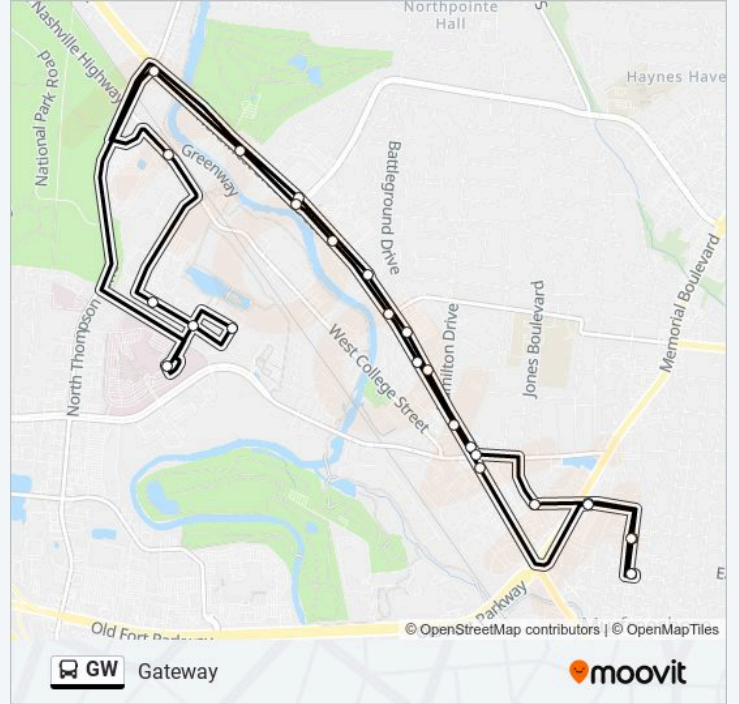

Strike & Spare

Bell Jewelers

Cici's Pizza (Inbound)

567 N Walnut St (Westbrook Towers Inbound)

Walnut & Burton

GW bus time schedules and route maps are available in an offline PDF at moovitapp.com. Use the Moovit App to see live bus times, train schedule or subway schedule, and step-by-step directions for all public transit in Nashville.

© 2024 Moovit - All Rights Reserved