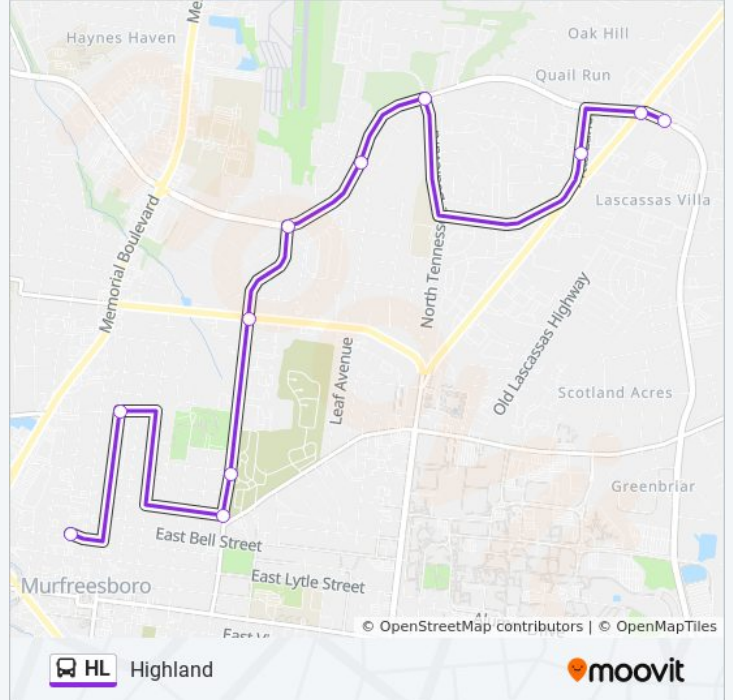

Highland

Get The App

The HL bus line Highland has one route. For regular weekdays, their operation hours are:  
 (1) Highland To/From Dtnw & Rutherford @ Old Lascassas: 6:00 AM - 5:15 PM  
 Use the Moovit App to find the closest HL bus station near you and find out when is the next HL bus arriving.

**Direction: Highland To/From Dtnw & Rutherford @ Old Lascassas**  
 19 stops  
[VIEW LINE SCHEDULE](#)

- Walnut & Burton
- Church & Lokey
- Jackson at Highland
- Highland & Evergreen St.
- Highland & Clark
- Highland & Northfield
- Northfield & Village Ct.
- Northfield & N. Tennessee Blvd.
- Wenlon Dr. & Chariot Dr.
- Rutherford & New Lascassas
- Rutherford & Old Lascassas Outbound
- New Lascassas & Gold Valley
- New Lascassas & Hazelwood
- Greenland & Old Lacassas
- Greenland & Leaf Ave.
- Highland & Greenland
- Lytle & Highland
- Lytle & Academy Inbound
- Walnut & Burton

**HL bus Time Schedule**

Highland To/From Dtnw & Rutherford @ Old Lascassas Route Timetable:

Sunday	Not Operational
Monday	6:00 AM - 5:15 PM
Tuesday	6:00 AM - 5:15 PM
Wednesday	6:00 AM - 5:15 PM
Thursday	6:00 AM - 5:15 PM
Friday	6:00 AM - 5:15 PM
Saturday	9:00 AM - 3:45 PM

**HL bus Info**

**Direction:** Highland To/From Dtnw & Rutherford @ Old Lascassas  
**Stops:** 19  
**Trip Duration:** 30 min  
**Line Summary:**

HL bus time schedules and route maps are available in an offline PDF at [moovitapp.com](https://moovitapp.com). Use the [Moovit App](#) to see live bus times, train schedule or subway schedule, and step-by-step directions for all public transit in Nashville.