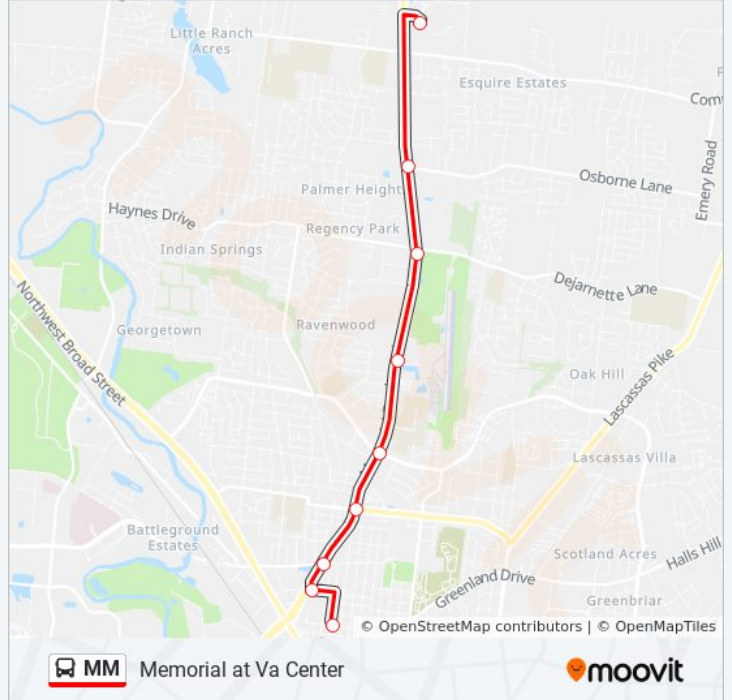

Memorial To/From Dtnw And Memorial @ Va Center

Get The App

The MM bus line Memorial To/From Dtnw And Memorial @ Va Center has one route. For regular weekdays, their operation hours are:

(1) Memorial To/From Dtnw And Memorial @ Va Center: 6:00 AM - 5:15 PM

Use the Moovit App to find the closest MM bus station near you and find out when is the next MM bus arriving.

Direction: Memorial To/From Dtnw And Memorial @ Va Center

17 stops

[VIEW LINE SCHEDULE](#)

- Walnut & Burton
- Cici's Pizza (Outbound)
- Memorial & Lokey Outbound
- Memorial & Clark Outbound
- Memorial & Northfield (Outbound)
- Memorial & Airport Rd. Outbound
- Memorial & Dejarnette
- Memorial & Osborne Ln. Outbound
- Memorial at Va Center
- Memorial & Osborne Ln. Inbound
- Memorial & Haynes
- Memorial & Airport Rd. Inbound
- Memorial & Northfield (Inbound)
- Memorial & Clark Inbound
- Memorial & Lokey Inbound
- Memorial & St. Clair Inbound
- Walnut & Burton

MM bus Time Schedule

Memorial To/From Dtnw And Memorial @ Va Center Route Timetable:

Sunday	Not Operational
Monday	6:00 AM - 5:15 PM
Tuesday	6:00 AM - 5:15 PM
Wednesday	6:00 AM - 5:15 PM
Thursday	6:00 AM - 5:15 PM
Friday	6:00 AM - 5:15 PM
Saturday	Not Operational

MM bus Info

Direction: Memorial To/From Dtnw And Memorial @ Va Center

Stops: 17

Trip Duration: 35 min

Line Summary:

MM bus time schedules and route maps are available in an offline PDF at moovitapp.com. Use the [Moovit App](#) to see live bus times, train schedule or subway schedule, and step-by-step directions for all public transit in Nashville.