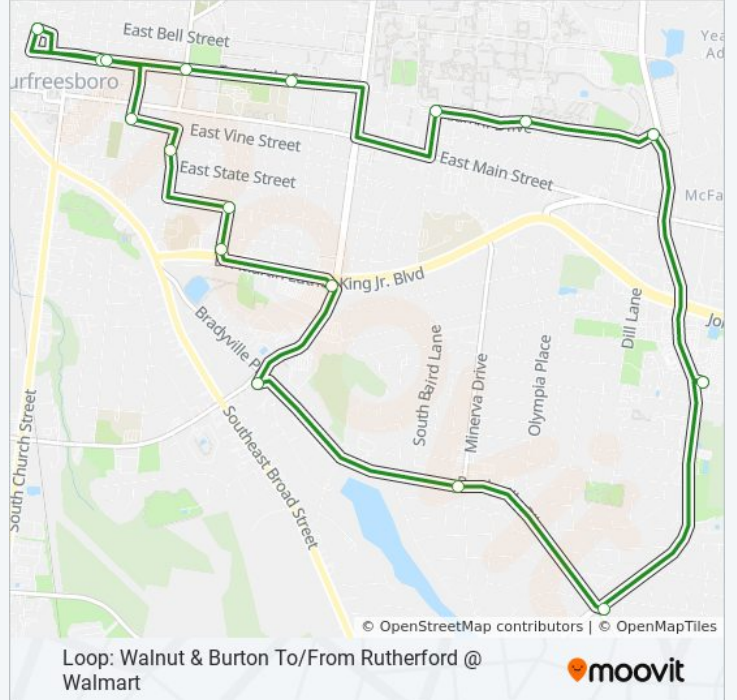

Mercury To/From Downtown And Rutherford @ Walmart

Get The App

The MR bus line Mercury To/From Downtown And Rutherford @ Walmart has one route. For regular weekdays, their operation hours are:

(1) Mercury To/From Downtown And Rutherford @ Walmart: 6:00 AM - 5:15 PM

Use the Moovit App to find the closest MR bus station near you and find out when is the next MR bus arriving.

Direction: Mercury To/From Downtown And Rutherford @ Walmart

18 stops

[VIEW LINE SCHEDULE](#)

MR bus Time Schedule

Mercury To/From Downtown And Rutherford @ Walmart Route Timetable:

Sunday	Not Operational
Monday	6:00 AM - 5:15 PM
Tuesday	6:00 AM - 5:15 PM
Wednesday	6:00 AM - 5:15 PM
Thursday	6:00 AM - 5:15 PM
Friday	6:00 AM - 5:15 PM
Saturday	9:00 AM - 3:45 PM

MR bus Info

Direction: Mercury To/From Downtown And Rutherford @ Walmart

Stops: 18

Trip Duration: 30 min

Line Summary:

MR bus time schedules and route maps are available in an offline PDF at moovitapp.com. Use the [Moovit App](#) to see live bus times, train schedule or subway schedule, and step-by-step directions for all public transit in Nashville.