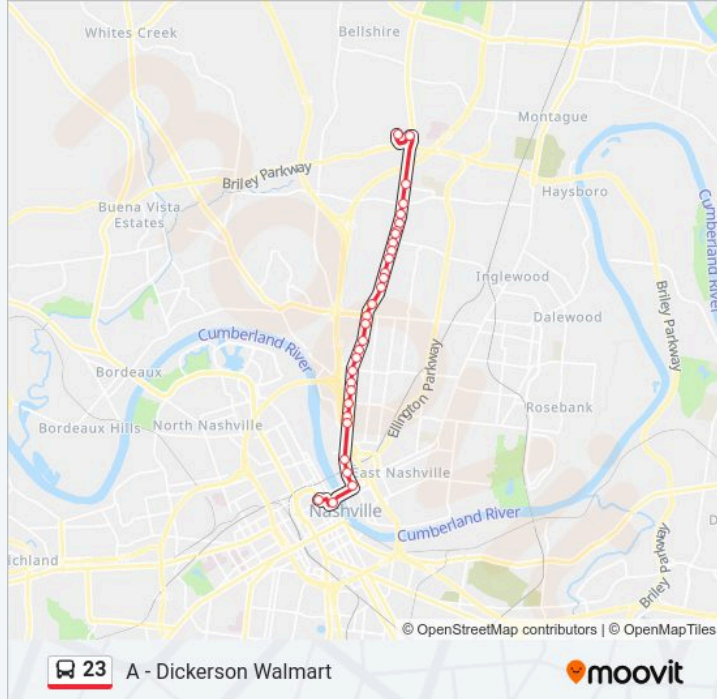

**Direction: A - Dickerson Walmart**

31 stops

[VIEW LINE SCHEDULE](#)

Central 4th And 5th Ave - Bays 7,8,23,24

Union St & 2nd Ave Eb

S 1st St & Woodland St Nb

N 1st St & James Robertson Pkwy Nb

N 1st St & Oldham St Nb

**23 bus Info**

**Direction:** A - Dickerson Walmart

**Stops:** 31

**Trip Duration:** 26 min

**Line Summary:**

Dickerson Pike & Alhambra Cir Nb

Dickerson Pike & Pine Ridge Dr Nb

Dickerson Pike & Sunset Dr Nb

Dickerson Pike & Sunset Cr Nb

Dickerson Pike & Ben Allen Rd Nb

Dickerson Pike & Ben Allen Nb

Dickerson Pike & Broadmoor Nb

Dickerson Pike & Maplewood Trace Nb

Doverside Dr & Dickerson Pike Wb

Dickerson Rd Wal Mart

### Direction: B - Walmart Via Parkwood-Chesapeake

67 stops

[VIEW LINE SCHEDULE](#)

Central 4th And 5th Ave - Bays 7,8,23,24

Union St & 2nd Ave Eb

S 1st St & Woodland St Nb

N 1st St & James Robertson Pkwy Nb