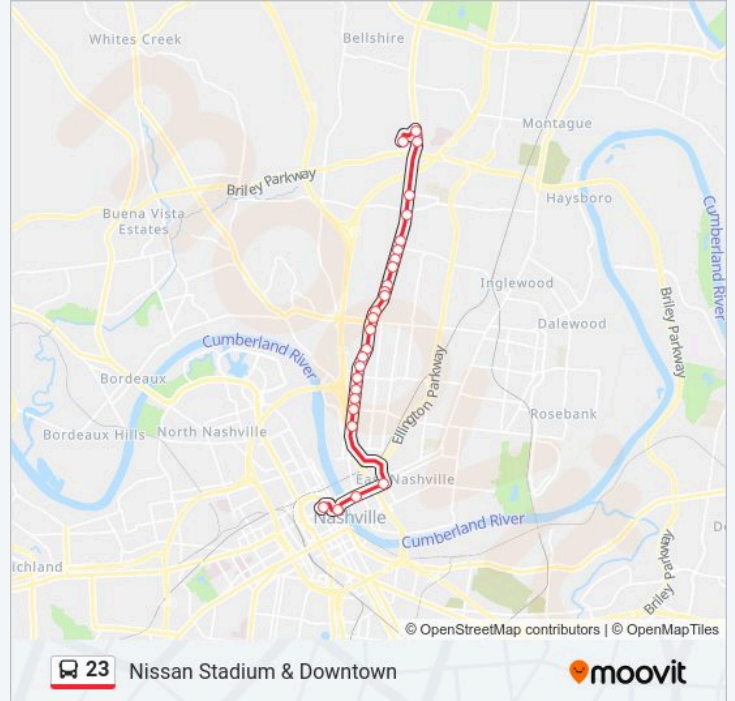

Dickerson Pike & Old Trinity Ln Sb

Dickerson Pike & W Trinity Ln Sb

Dickerson Pike & Gatewood Ave Sb

Dickerson Pike & Marie Sb

Dickerson Pike & Lucile St Sb

Dickerson Pike & Ligon Ave Sb

Dickerson Pike & Richardson Ave Sb

Dickerson Pike & Evanston Rd Sb

N Dickerson Pike & Cleveland St Sb

N Dickerson Pike & Grace St Sb

Woodland St & S 5th St Wb

Woodland St & N 1st St Wb

Union St & 2nd Ave Wb

Central 4th And 5th Ave - Bays 7,8,23,24

23 bus time schedules and route maps are available in an offline PDF at moovitapp.com. Use the Moovit App to see live bus times, train schedule or subway schedule, and step-by-step directions for all public transit in Nashville.

© 2024 Moovit - All Rights Reserved