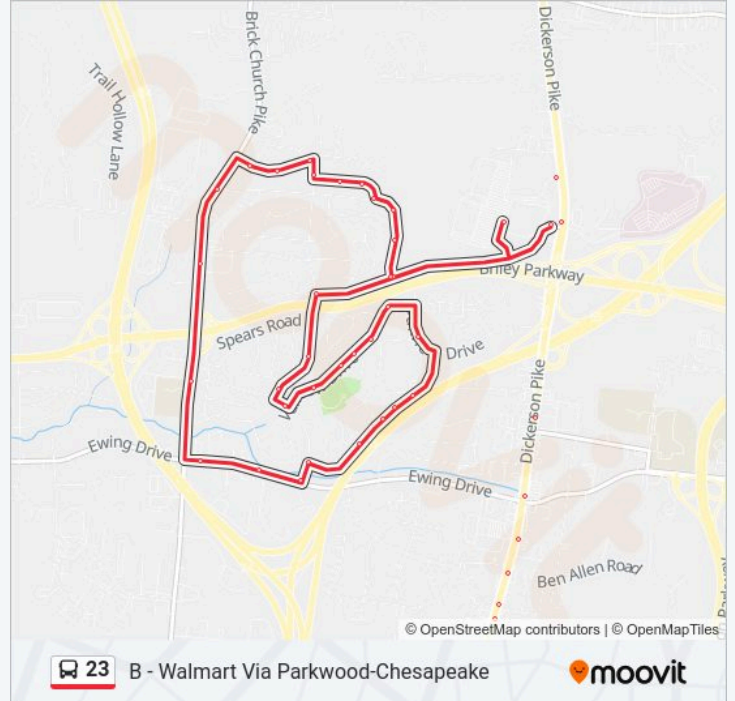

Doverside Dr & Moorewood Dr Wb

Moorewood Dr & Crislynndale Dr Sb

Moorewood Dr & Wilmoth Rd Sb

Richmond Hills Dr & Vailview Dr Wb

Vailview Dr & Brickdale Ln Eb

Vailview Dr & Brickdale Ln Eb

Vailview Dr & Qualynn Dr Eb

Vailview Dr & Robwood Dr Eb

Vailview Dr & Spears Rd Eb

Oakview Dr & Starlight Dr Sb

Creekwood Dr & Oakview Dr Sb

Creekwood Dr & Oakview Dr Sb

Creekwood Dr & Park Creek Dr Wb

Creekwood Dr & Park Creek Dr Wb

Creekwood Dr & Richmond Hill Dr Wb

Richmond Hill Dr & Ewing Dr Sb  
Ewing Dr & Ewing Ln Wb  
Ewing Dr & Brick Church Pike Wb  
Brick Church Pike & Richmond Hill D  
Brick Church Pike & Masonwood Dr Nb  
Brick Church Pike & Chesapeake Dr Nb  
Village Trl & Brick Church Pike Eb  
Village Trl & Mound Ct Eb  
Village Trl & Standing Stone Dr Eb  
Moorewood Dr & Brickmont Ct Sb  
Brickmont Dr & Brickmont Ct Eb  
Brickmont Ct & Chesapeake Dr Eb  
Brickmont Dr & Chesapeake Dr Eb  
Chesapeake Dr & Wood Trl Sb  
Chesapeake Dr & Rainwood Dr Sb  
Eaglewood Ln & Doverside Dr Sb  
Dickerson Rd Wal Mart

**Direction: Downtown**

28 stops

[VIEW LINE SCHEDULE](#)

Dickerson Rd Wal Mart  
Dickerson Rd Walmart Exit  
Dickerson Pike & Doverside Dr Sb  
Dickerson Pike & Maplewood Trace Sb  
Dickerson Pike & Ewing Dr Sb  
Dickerson Pike & Sunset Cr Sb  
Dickerson Pike & Pine Ridge Dr Sb  
Dickerson Pike & Alhambra Cir Sb  
Dickerson Pk & Lorraine Ave Sb  
Dickerson Pike & Rock St Sb  
Dickerson Pike & Gordon Ter Sb  
Dickerson Pk & Donald St Sb