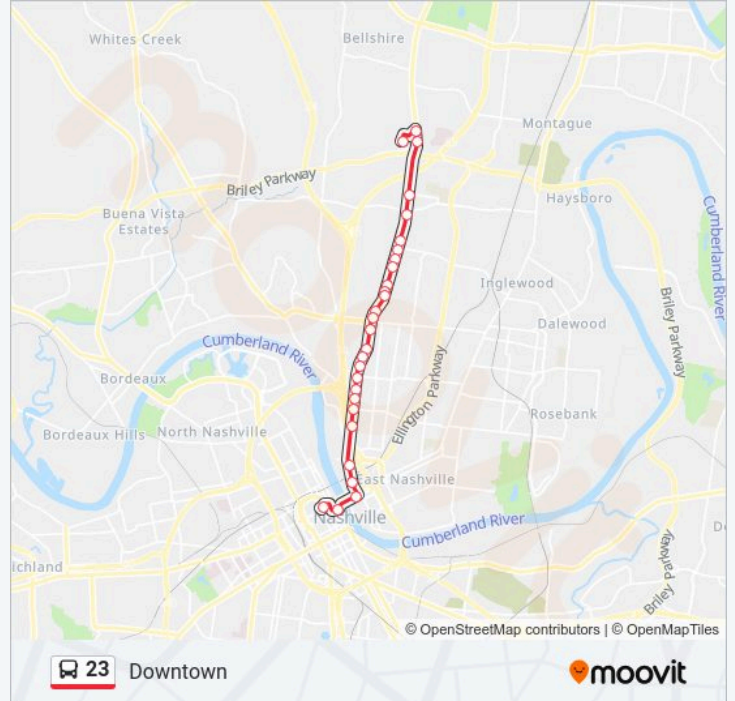

**Direction: Downtown**

28 stops

[VIEW LINE SCHEDULE](#)

Dickerson Rd Wal Mart  
Dickerson Rd Walmart Exit  
Dickerson Pike & Doverside Dr Sb  
Dickerson Pike & Maplewood Trace Sb  
Dickerson Pike & Ewing Dr Sb  
Dickerson Pike & Sunset Cr Sb  
Dickerson Pike & Pine Ridge Dr Sb  
Dickerson Pike & Alhambra Cir Sb  
Dickerson Pk & Lorraine Ave Sb  
Dickerson Pike & Rock St Sb  
Dickerson Pike & Gordon Ter Sb  
Dickerson Pk & Donald St Sb

**23 bus Info**

**Direction:** Downtown

**Stops:** 28

**Trip Duration:** 26 min

**Line Summary:**

Dickerson Pike & Grizzard Ave Sb  
 Dickerson Pike & Old Trinity Ln Sb  
 Dickerson Pike & W Trinity Ln Sb  
 Dickerson Pike & Gatewood Ave Sb  
 Dickerson Pike & Marie Sb  
 Dickerson Pike & Lucile St Sb  
 Dickerson Pike & Ligon Ave Sb  
 Dickerson Pike & Richardson Ave Sb  
 Dickerson Pike & Evanston Rd Sb  
 N Dickerson Pike & Cleveland St Sb  
 N Dickerson Pike & Grace St Sb  
 N 1st St & Spring St Sb  
 N 1st St & Oldham St Sb  
 Woodland St & N 1st St Wb  
 Union St & 2nd Ave Wb  
 Central 4th And 5th Ave - Bays 7,8,23,24

**Direction: Nissan Stadium & Downtown**

27 stops

[VIEW LINE SCHEDULE](#)

Dickerson Rd Wal Mart  
 Dickerson Rd Walmart Exit  
 Dickerson Pike & Doverside Dr Sb  
 Dickerson Pike & Maplewood Trace Sb  
 Dickerson Pike & Ewing Dr Sb  
 Dickerson Pike & Sunset Cr Sb  
 Dickerson Pike & Pine Ridge Dr Sb  
 Dickerson Pike & Alhambra Cir Sb  
 Dickerson Pk & Lorraine Ave Sb  
 Dickerson Pike & Rock St Sb  
 Dickerson Pike & Gordon Ter Sb  
 Dickerson Pk & Donald St Sb  
 Dickerson Pike & Grizzard Ave Sb

**23 bus Info**

**Direction:** Nissan Stadium & Downtown

**Stops:** 27

**Trip Duration:** 26 min

**Line Summary:**

Dickerson Pike & Old Trinity Ln Sb

Dickerson Pike & W Trinity Ln Sb

Dickerson Pike & Gatewood Ave Sb