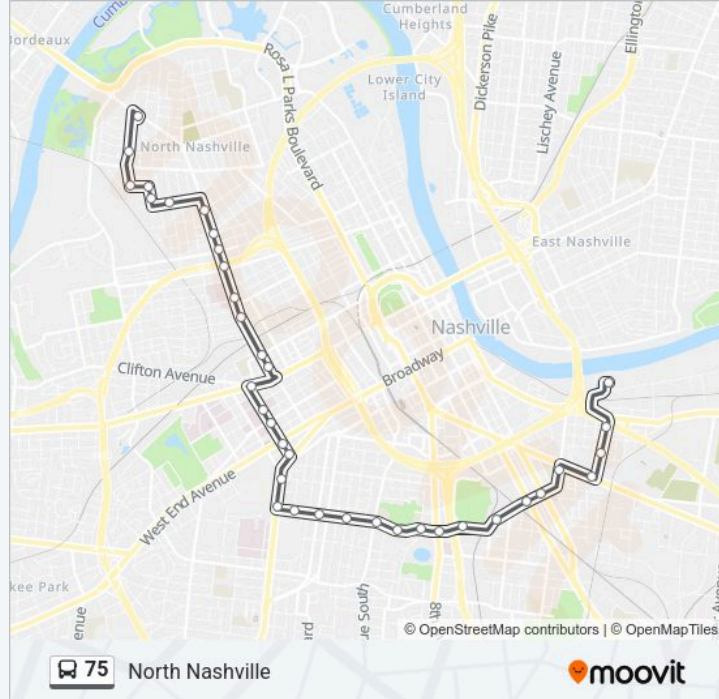

Use the Moovit App to find the closest 75 bus station near you and find out when is the next 75 bus arriving.

Direction: Edgehill - Napier

37 stops

[VIEW LINE SCHEDULE](#)

North Nashville Transit Center
26th Ave N & Salem Mason Dr Sb
Delk Ave & 26th Ave N Eb
25th Ave N & Finland St Sb
Osage St & 23rd Ave N Eb
Dr Db Todd Blvd & Wheless St Sb
Dr Db Todd Blvd & Underwood St Sb
Dr Db Todd Blvd & Heiman St Sb
Dr Db Todd Blvd & Jefferson St Sb
Dr Db Todd Jr Blvd & Albion Sb
Dr Db Todd Jr Blvd & Hermosa St Sb
Dr Db Todd Jr Blvd & Jo Johnston Av
Dr Db Todd Jr Blvd & Charlotte Ave Sb
Charlotte Ave & 20th Ave Wb
21st Ave N & Murphy Ave Sb
21st Ave N & State St Sb
21st Ave N & Church St Sb
21st Ave S & West End Ave Sb
21st Ave & Broadway Ave Sb
Edgehill Ave & Magnolia Cir
Edgehill Ave & 17th Ave S Eb

Fairfield Ave & Cannon St Nb

Green St & Fairfield Ave Nb

Hermitage Ave & Fairfield Ave Wb

Hermitage Ave & Driftwood St Wb

Metropolitan Transit Authority

Direction: North Nashville

37 stops

[VIEW LINE SCHEDULE](#)

75 bus Info

Direction: North Nashville

Stops: 37

Trip Duration: 37 min

Line Summary:

Edgehill Ave & 15th Ave S Wb

Edgehill Ave & 17th Ave S Wb

Edgehill Ave & 19th Ave S Wb

Osage St & 23rd Ave N Wb

25th Ave N & Finland St Nb

25th Ave N & Delk Ave Nb

Delk Ave & 26th Ave N Wb

26th Ave N & Salem Mason Dr Nb

North Nashville Transit Center

75 bus time schedules and route maps are available in an offline PDF at moovitapp.com. Use the Moovit App to see live bus times, train schedule or subway schedule, and step-by-step directions for all public transit in Nashville.