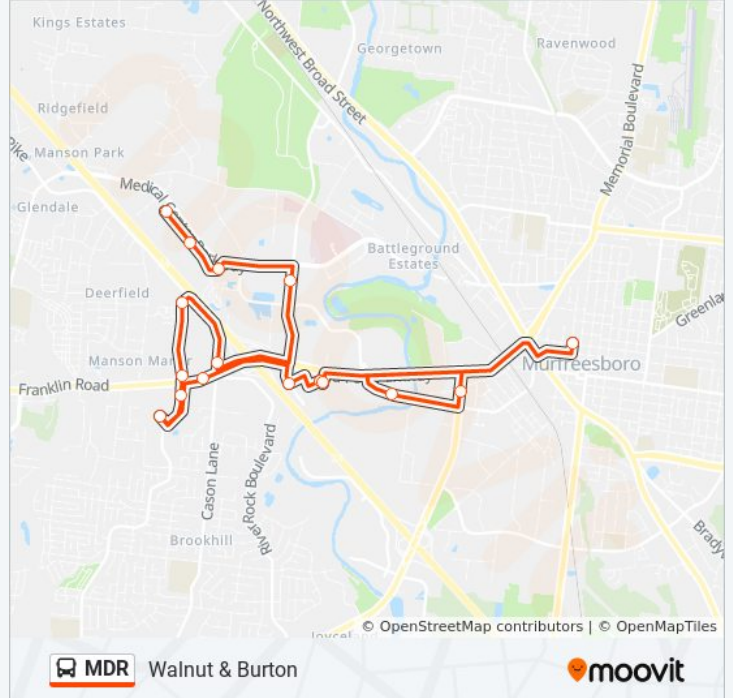

Bonefish Grill on Thompson Ln.

Twice Daily on John Rice Blvd.

Farmers Market on Agripark

Franklin Synergy Bank on Agripark

Bella Nail Spa

Social Security Office

Waffle House

Chaffin Place & Frontage Rd. (Cracker Barrel)

Verizon

Frontage Rd. & Target

108 S Kings Highway

Way Of Hope

Experience Church

Stepping Stones

Mcfadden Comm Ctr

Walnut & Burton

MDR bus time schedules and route maps are available in an offline PDF at moovitapp.com. Use the [Moovit App](#) to see live bus times, train schedule or subway schedule, and step-by-step directions for all public transit in Nashville.

[About Moovit](#) • [MaaS Solutions](#) • [Supported Countries](#) • [Mooviter Community](#)

© 2024 Moovit - All Rights Reserved

Check Live Arrival Times