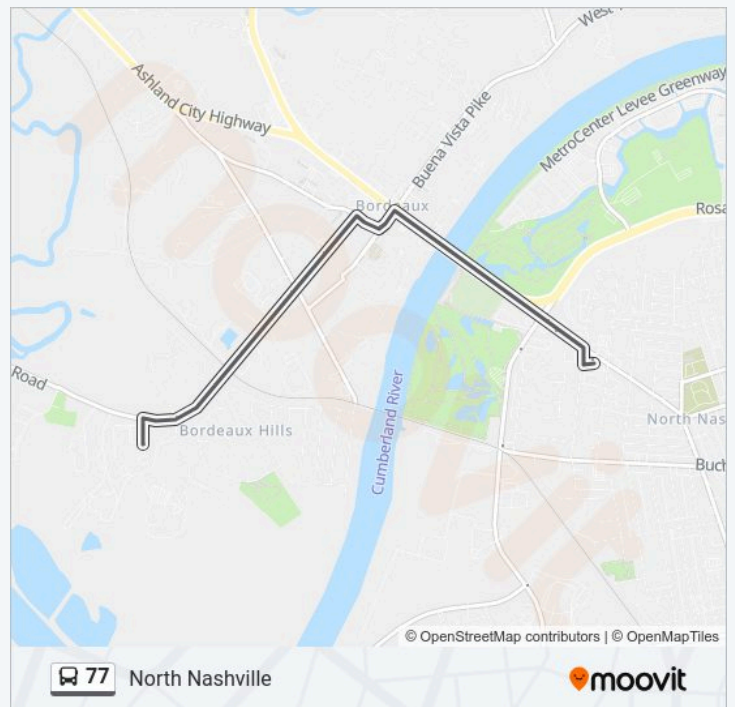

Thompson Ln & Grandview Wb

Thompson Ln & Landers Ave Wb

Thompson Ln & Eugenia Ave Wb

Thompson Ln & Kraft Dr Wb

Thompson Ln & E Iris Dr Wb

Thompson Ln & Bransford Dr Wb

Powell Ave & Bransford Ave Sb

77 bus Time Schedule

North Nashville Route Timetable:

Sunday	5:31 AM - 10:17 PM
Monday	5:14 AM - 9:45 PM
Tuesday	5:14 AM - 9:45 PM
Wednesday	5:14 AM - 9:45 PM
Thursday	5:14 AM - 9:45 PM
Friday	5:14 AM - 9:45 PM
Saturday	5:31 AM - 10:17 PM

77 bus Info

Direction: North Nashville

Stops: 80

Trip Duration: 69 min

Line Summary:

Powell Ave & Powell Pl Sb

100 Oaks Mall

Powell Ave & Powell Pl Nb