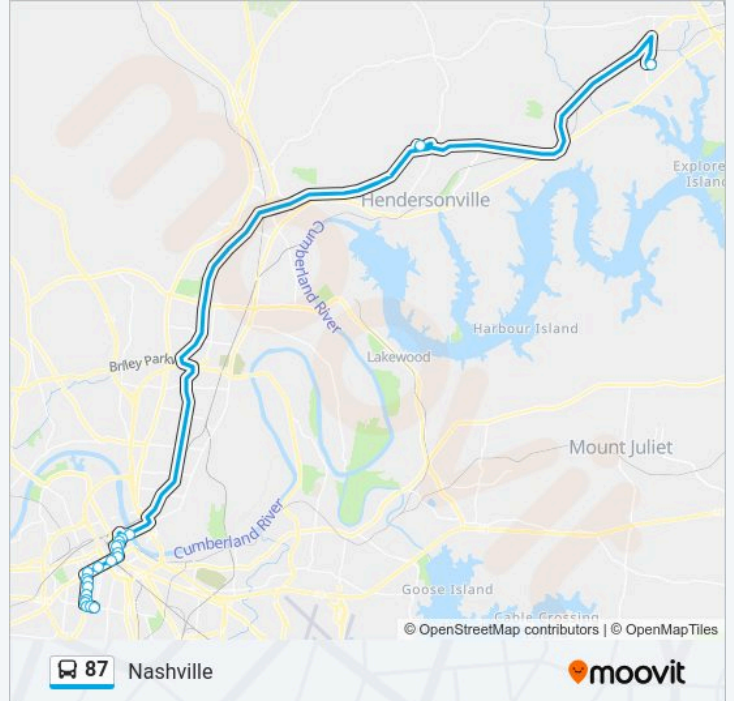

The 87 bus line (Nashville) has 2 routes. For regular weekdays, their operation hours are:

(1) Nashville: 5:37 AM-7:04 AM(2) Gallatin Hendersonville: 3:13 PM-4:33 PM

Use the Moovit App to find the closest 87 bus station near you and find out when is the next 87 bus arriving.

Direction: Nashville

21 stops

[VIEW LINE SCHEDULE](#)

Gallatin Park And Ride
Hendersonville Kohls Park And Ride
James Robertson Pkwy & Gay St Wb
Central 4th And 5th Ave Bays- 3, 4, 15, 16
6th Ave & Deaderick St Sb
Union St & 7th Ave N Wb
Union St & Polk Ave Wb
9th Ave N & Commerce St Sb
Broadway Ave & 9th Ave S Wb
Broadway Ave & 12th Ave N Wb
West End Ave & 17th Ave S Wb
West End Ave & 20th Ave S Wb
21st Ave Past West End Ave Sb
21st Ave & Broadway Ave Sb
21st Ave S & Scarritt Pl Sb
21st Ave S & Medical Center Dr Sb
21st Ave S & Pierce Ave Sb
21st Ave S & Capers Ave Sb
Wedgewood Ave & 21st Ave Eb
Wedgewood Ave & 19th Ave S Eb
Wedgewood Ave & 17th Ave S Eb

87 bus Info

Direction: Nashville

Stops: 21

Trip Duration: 67 min

Line Summary:

Direction: Gallatin Hendersonville

20 stops

[VIEW LINE SCHEDULE](#)

- Wedgewood Ave & 16th Ave Wb
- Wedgewood Ave & 17th Ave Wb
- Wedgewood Ave & 19th Ave Wb
- Wedgewood Ave & 21st Ave S Wb
- 21st Ave S & Childrens Way Nb
- 21st Ave S & Pierce Ave Nb
- 21st Ave S & Medical Center Dr Nb
- 21st Ave S & Edgehill Ave Nb
- 21st Ave S & Grand Ave Nb
- 20th Ave S & Broadway Ave Nb
- 20th Ave S & West End Ave Nb
- West End Ave & 17th Ave S Eb
- Broadway Ave & 12th Ave Eb
- Broadway & 10th Ave Eb
- Union St & 7th Ave N Eb
- 6th Ave N & Deaderick St Nb
- Central 4th And 5th Ave Bays- 3, 4, 15, 16
- James Robertson Pkwy & 2nd Ave N Eb