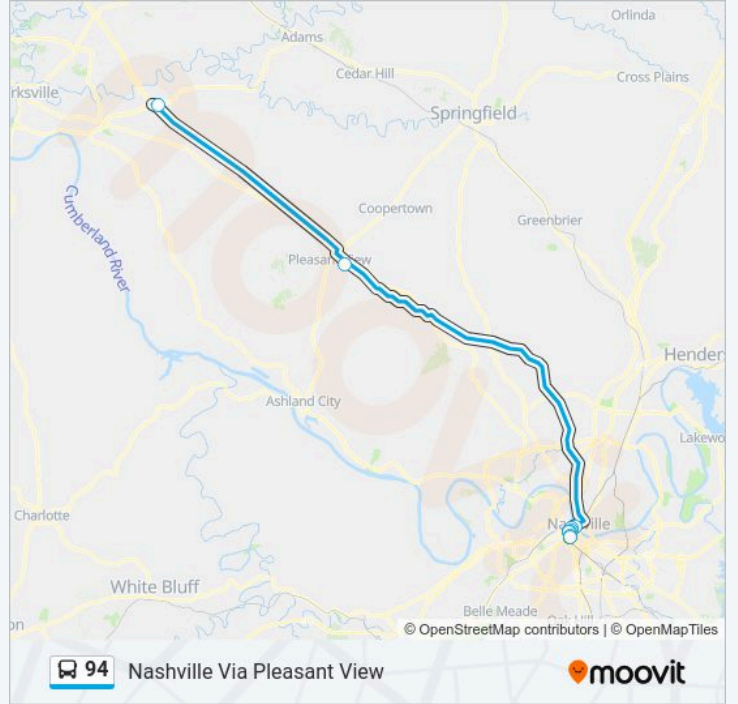

Clarksville Exit 11 Park And Ride

Pleasant View Park And Ride

James Robertson Pkwy & Gay St Wb

Central 4th And 5th Ave - Bays 11,12,19,20

6th Ave & Deaderick St Sb

Union St & 7th Ave N Wb

Union St & Polk Ave Wb

9th Ave N & Commerce St Sb

Broadway Ave & 9th Ave S Wb

94 bus Time Schedule

Nashville Via Pleasant View Route Timetable:

| | |
|-----------|-----------------|
| Monday | 5:56 AM-6:20 AM |
| Tuesday | 5:56 AM-6:20 AM |
| Wednesday | 5:56 AM-6:20 AM |
| Thursday | 5:56 AM-6:20 AM |
| Friday | 5:56 AM-6:20 AM |
| Saturday | Not Operational |
| Sunday | Not Operational |

94 bus Info

Direction: Nashville Via Pleasant View

Stops: 9

Trip Duration: 67 min

Line Summary:

94 bus time schedules and route maps are available in an offline PDF at moovitapp.com. Use the Moovit App to see live bus times, train schedule or subway schedule, and step-by-step directions for all public transit in Nashville.