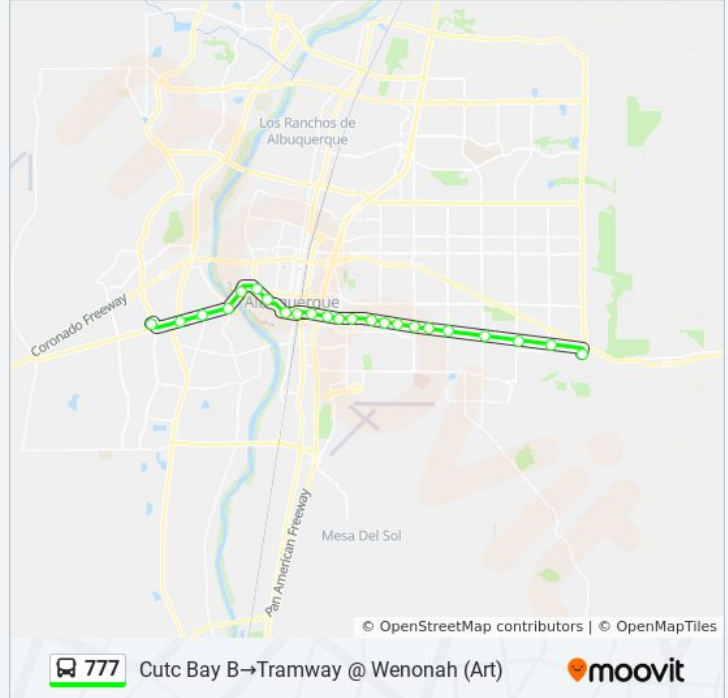

Use the Moovit App to find the closest 777 bus station near you and find out when is the next 777 bus arriving.

Direction: Cutc Bay B→Tramway @ Wenonah (Art)

23 stops

[VIEW LINE SCHEDULE](#)

- Cutc Bay B
- Art - West Central Station
- Art - the Bluffs Station
- Art - Town Of Atrisco Station
- Art - Biopark Station
- Art - Old Town Station
- Art - West Downtown Station
- Art - Barelmas Station
- Art - Alvarado Transportation Center
- Art - Edo Station
- Art - Presbyterian Station
- Art - Unm / Cnm Station
- Art - Unm Popejoy Station
- Art - Nob Hill Station
- Art - Nob Hill East Station
- Art - Highland Station
- Art - San Mateo Station
- Art - San Pedro Station
- Art - International District Station
- Central @ Wyoming (Art)

777 bus Info

Direction: Cutc Bay B→Tramway @ Wenonah (Art)
Stops: 23
Trip Duration: 55 min
Line Summary:

Central @ Eubank (Art)

Central @ Juan Tabo (Art)

Tramway @ Wenonah (Art)

Direction: Tramway @ Wenonah (Art)→Cutc Bay B

23 stops

[VIEW LINE SCHEDULE](#)

Tramway @ Wenonah (Art)

Central @ Juan Tabo (Art)

Central @ Eubank (Art)

Central @ Wyoming (Art)

Art - International District Station

Art - San Pedro Station

Art - Downtown Station

Art - Main Library Station

Art - West Downtown Station

Art - Old Town Station

777 bus Time Schedule

Tramway @ Wenonah (Art)→Cutc Bay B Route

Timetable:

Sunday	6:22 AM - 6:48 PM
Monday	5:18 AM - 8:30 PM
Tuesday	5:18 AM - 8:30 PM
Wednesday	5:18 AM - 8:30 PM
Thursday	5:18 AM - 8:30 PM
Friday	5:18 AM - 8:30 PM
Saturday	5:52 AM - 8:30 PM