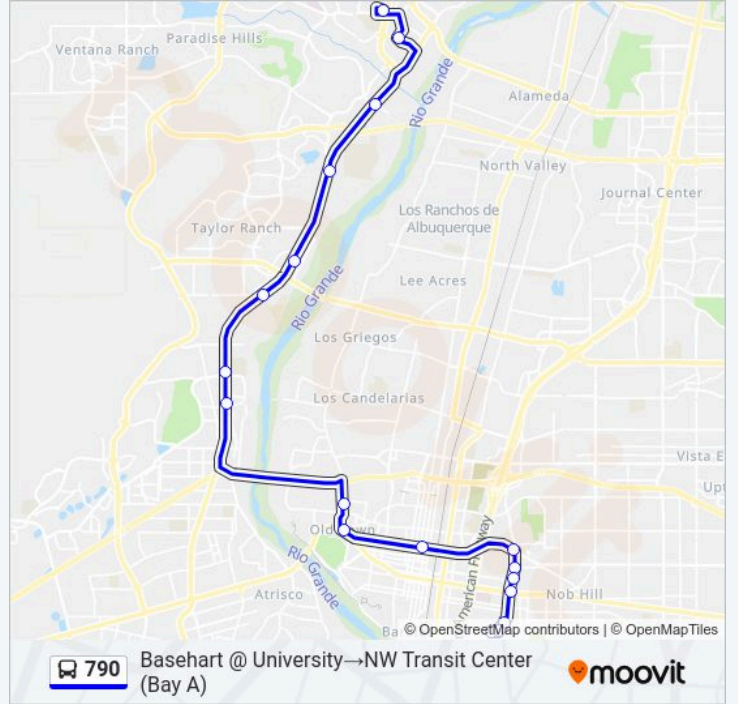

Use the Moovit App to find the closest 790 bus station near you and find out when is the next 790 bus arriving.

Direction: NW Transit Center (Bay A)→Basehart @ University

18 stops

[VIEW LINE SCHEDULE](#)

790 bus Info

Direction: NW Transit Center (Bay A)→Basehart @ University

Stops: 18

Trip Duration: 48 min

Line Summary:

Direction: Basehart @ University → NW Transit Center (Bay A)

18 stops

[VIEW LINE SCHEDULE](#)

790 bus Time Schedule

Basehart @ University → NW Transit Center (Bay A)
Route Timetable:

Monday	7:07 AM-7:07 PM
Tuesday	7:07 AM-7:07 PM
Wednesday	7:07 AM-7:07 PM
Thursday	7:07 AM-7:07 PM
Friday	7:07 AM-7:07 PM
Saturday	Not Operational
Sunday	Not Operational

790 bus Info

Direction: Basehart @ University → NW Transit Center (Bay A)

Stops: 18

Trip Duration: 44 min

Line Summary:

790 bus time schedules and route maps are available in an offline PDF at moovitapp.com. Use the Moovit App to see live bus times, train schedule or subway schedule, and step-by-step directions for all public transit in Albuquerque.