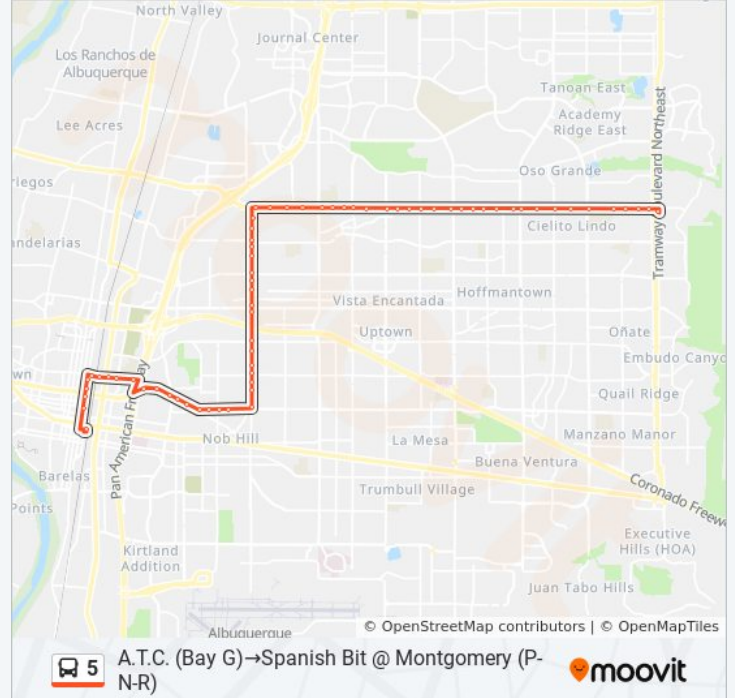

Carlisle @ Mackland

Carlisle @ Calle Del Sol

Carlisle @ Constitution

Carlisle @ Aspen

Carlisle @ Hannett

Carlisle @ Indian School

Carlisle @ Menaul

Carlisle @ Menaul

Carlisle @ Claremont

Carlisle @ Los Arboles

Carlisle @ Candelaria

Carlisle @ Aztec

Carlisle @ Mescalero

Carlisle @ Comanche

Carlisle @ San Andres

Carlisle @ Hilton

Montgomery @ Carlisle

Montgomery @ Morningside

Montgomery @ Washington

Montgomery @ Monroe

Montgomery @ San Mateo

Montgomery @ Madeira Dr

Montgomery @ Madeira

Montgomery @ San Pedro

Montgomery @ Marla

Montgomery @ Louisiana

Montgomery @ Louisiana

Montgomery @ Julie

Montgomery @ Pennsylvania

Montgomery @ Jennifer

Montgomery @ Wyoming

Montgomery @ Wyoming

Montgomery @ General Chenault