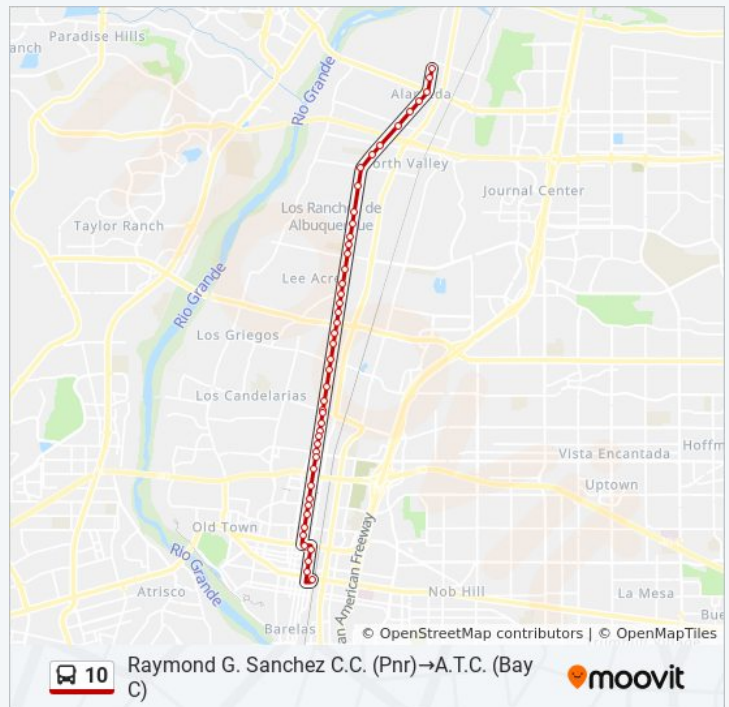

5:56 AM - 6:48 PM

Thursday

5:56 AM - 6:48 PM

Friday

5:56 AM - 6:48 PM

Saturday

6:41 AM - 6:09 PM

10 bus Info

Direction: Raymond G. Sanchez C.C. (Pnr)→A.T.C. (Bay C)

Stops: 47

Trip Duration: 33 min

Line Summary:

4th @ Claremont

4th @ Cordova

4th @ Phoenix

4th @ Menaul