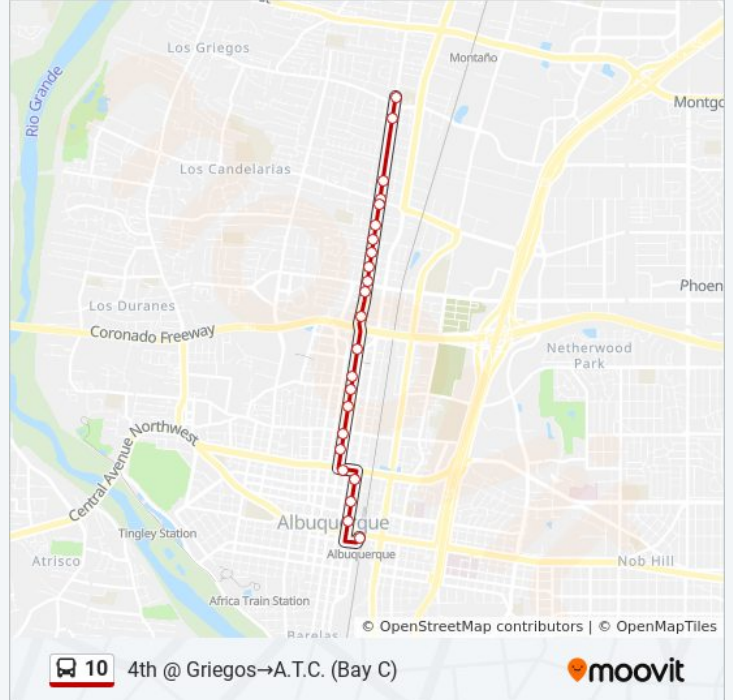

4th @ Griegos→A.T.C. (Bay C)

Get The App

The 10 bus line (4th @ Griegos→A.T.C. (Bay C)) has 4 routes. For regular weekdays, their operation hours are: (1) 4th @ Griegos→A.T.C. (Bay C): 7:53 PM(2) A.T.C. (Bay C)→4th @ Griegos: 7:30 PM - 8:17 PM(3) A.T.C. (Bay C)→Raymond G. Sanchez C.C. (Pnr): 5:52 AM - 6:40 PM(4) Raymond G. Sanchez C.C. (Pnr)→A.T.C. (Bay C): 5:56 AM - 6:48 PM

Use the Moovit App to find the closest 10 bus station near you and find out when is the next 10 bus arriving.

Direction: 4th @ Griegos→A.T.C. (Bay C)
 23 stops
[VIEW LINE SCHEDULE](#)

10 bus Time Schedule
 4th @ Griegos→A.T.C. (Bay C) Route Timetable:

10 bus Info
Direction: 4th @ Griegos→A.T.C. (Bay C)
Stops: 23
Trip Duration: 17 min
Line Summary:

2nd @ Copper

A.T.C. (Bay C)

Direction: A.T.C. (Bay C)→4th @ Griegos

26 stops

[VIEW LINE SCHEDULE](#)

A.T.C. (Bay C)