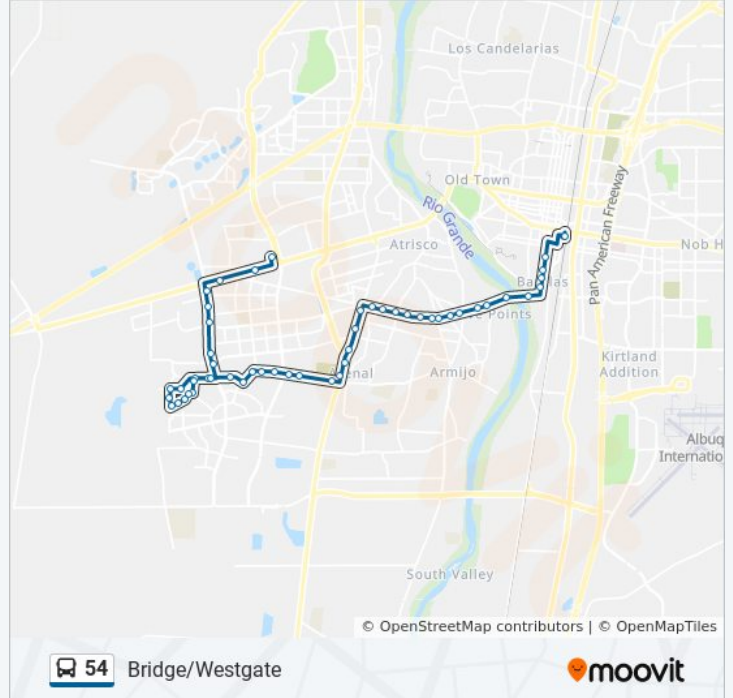

**Direction: A.T.C. (Bay L)→Cutc Bay F**

51 stops

[VIEW LINE SCHEDULE](#)

- A.T.C. (Bay L)
- 4th @ Stover
- 4th @ Santa Fe
- 4th @ Cromwell
- 4th Street @ Barelás
- Bridge @ 8th
- Bridge @ La Vega
- Bridge @ Hartline
- Bridge @ Young Avenue
- Bridge @ Sunset Rd
- Bridge @ Gatewood
- Bridge @ Goff
- Bridge @ Goff
- Bridge @ Pear
- Bridge @ Anthony
- Bridge @ Atrisco
- Bridge @ Abo
- Bridge @ Foothill
- Old Coors @ Bridge
- Old Coors @ San Ygnacio
- Old Coors @ Amalia
- Coors @ Eduardo

**54 bus Info**

**Direction:** A.T.C. (Bay L)→Cutc Bay F

**Stops:** 51

**Trip Duration:** 42 min

**Line Summary:**

Coors @ Arenal  
 Arenal @ Coors  
 Arenal @ Secret Valley  
 Arenal @ Fox Hill  
 Sapphire @ Zircon  
 Sapphire @ Lucretia  
 86th St. @ Sapphire  
 86th @ Benavides  
 Benavides @ 94th  
 Benavides @ Jenaro  
 Benavides @ Del Mastro  
 Benavides @ Del Rey  
 Benavides @ Delgado  
 Delgado @ Canyon Tr  
 Rio Puerco @ Delgado  
 Rio Puerco @ Catalina  
 Rio Puerco @ Tovar Pl  
 Rio Puerco @ Del Rey  
 Del Mastro @ Del Rey  
 Del Mastro @ Benavides  
 Benevidas @ Valley View  
 98th @ Sage  
 98th St. @ Westgate Park  
 98th @ Demi Rd  
 98th @ Eucariz  
 98th @ Central  
 Central @ 94th  
 Central @ 86th  
 Cutc Bay F

**Direction: Cutc Bay F→A.T.C. (Bay L)**

45 stops

[VIEW LINE SCHEDULE](#)

**54 bus Time Schedule**

Cutc Bay F→A.T.C. (Bay L) Route Timetable:

Sunday

Not Operational

Cutc Bay F

### 54 bus Info

**Direction:** Cutc Bay F→A.T.C. (Bay L)

**Stops:** 45

**Trip Duration:** 39 min

**Line Summary:**

Bridge @ Saavedra

Bridge @ Isleta

Bridge @ La Vega