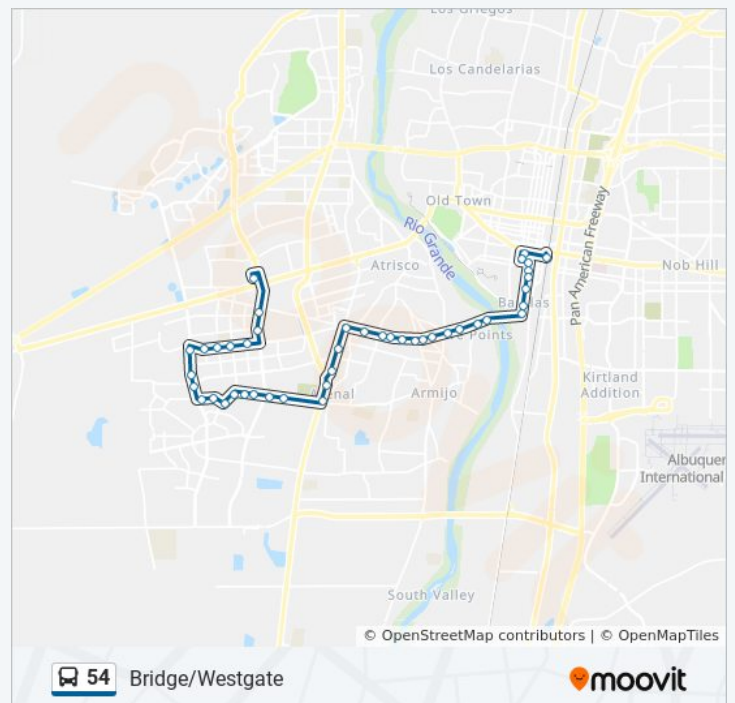

Arenal @ Unser

Arenal @ Secret Valley

Arenal @ Tom Tenario Park

Coors @ Arenal

Coors @ Old Coors

Old Coors @ Amalia

Old Coors @ San Ygnacio

Bridge @ Old Coors

Bridge @ Abo

Bridge @ Atrisco

Bridge @ Anthony

Bridge @ Pear

Bridge @ Goff

Bridge @ Goff

Bridge @ Gatewood

Bridge @ Sunset

### 54 bus Info

**Direction:** Cutc Bay F→A.T.C. (Bay L)

**Stops:** 45

**Trip Duration:** 39 min

**Line Summary:**

Bridge @ Saavedra

Bridge @ Isleta

Bridge @ La Vega

4th @ Bridge

4th @ Barelas

4th @ Santa Fe

4th @ Stover

4th @ Iron

Lead @ 5th

6th @ Silver

Gold @ 5th