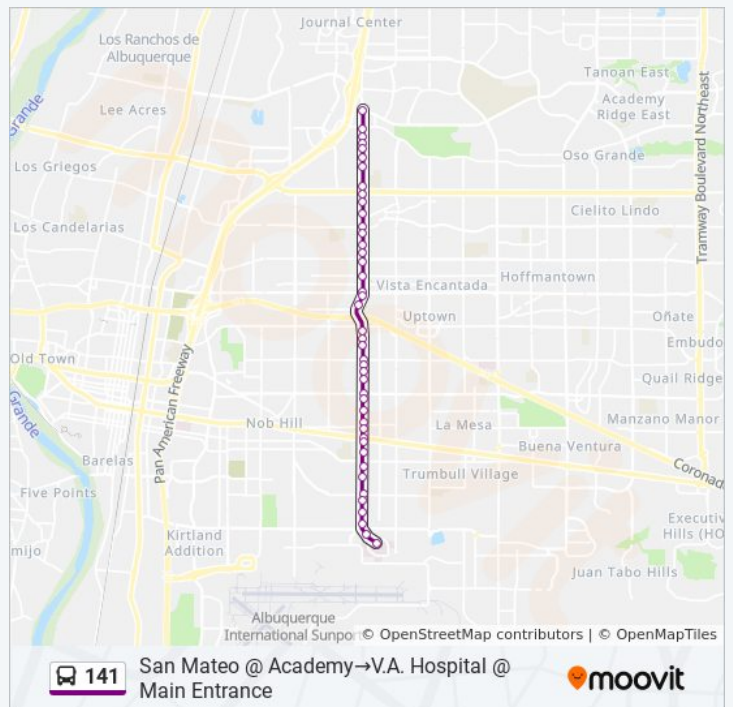

Direction: San Mateo @ Academy→V.A. Hospital @ Main Entrance

43 stops

[VIEW LINE SCHEDULE](#)

141 bus Time Schedule

San Mateo @ Academy→V.A. Hospital @ Main Entrance Route Timetable:

Sunday

Not Operational

- San Mateo @ Academy
- San Mateo @ Osuna
- San Mateo @ Lincoln
- San Mateo @ Lincoln
- San Mateo @ Mcleod
- San Mateo @ Mcleod
- San Mateo @ Lumber Ave.
- San Mateo @ Montgomery
- San Mateo @ Montgomery
- San Mateo @ Montgomery
- San Mateo @ Goodrich
- San Mateo @ Comanche
- San Mateo @ Mescalero
- San Mateo @ Aztec
- San Mateo @ Candelaria
- San Mateo @ Candelaria
- San Mateo @ Claremont
- San Mateo @ Menaul
- San Mateo @ Menaul
- San Mateo @ Prospect
- San Mateo @ Indian School
- San Mateo @ Haines
- San Mateo @ Hannett
- San Mateo @ Constitution
- San Mateo @ Constitution
- San Mateo @ Summer
- San Mateo @ Mountain
- San Mateo @ Lomas
- San Mateo @ Lomas
- San Mateo @ Marquette
- San Mateo @ Grand
- San Mateo @ Copper
- San Mateo @ Central

Monday	5:56 AM - 6:19 AM
Tuesday	5:56 AM - 6:19 AM
Wednesday	5:56 AM - 6:19 AM
Thursday	5:56 AM - 6:19 AM
Friday	5:56 AM - 6:19 AM
Saturday	Not Operational

141 bus Info

Direction: San Mateo @ Academy→V.A. Hospital @ Main Entrance

Stops: 43

Trip Duration: 28 min

Line Summary:

San Mateo @ Central
 San Mateo @ Highland
 San Mateo @ Zuni
 San Mateo @ Trumbull
 San Mateo @ Kathryn
 San Mateo @ Anderson
 San Mateo @ Ross
 San Mateo @ Eastern
 Va Loop @ Ridgecrest
 V.A. Hospital @ Main Entrance

Direction: V.A. Hospital @ Main Entrance→Osuna @ Pan American

44 stops

[VIEW LINE SCHEDULE](#)

V.A. Hospital @ Main Entrance
 San Mateo @ Gibson
 San Mateo @ Ross
 San Mateo @ Kathryn
 San Mateo @ Trumbull
 San Mateo @ Bell
 San Mateo @ Zuni
 San Mateo @ Central
 San Mateo @ Central
 San Mateo @ Grand
 San Mateo @ Nambe Ct.
 San Mateo @ San Juan
 San Mateo @ Lomas
 San Mateo @ Marble
 San Mateo @ Mountain
 San Mateo @ Summer
 San Mateo @ Constitution
 San Mateo @ Constitution