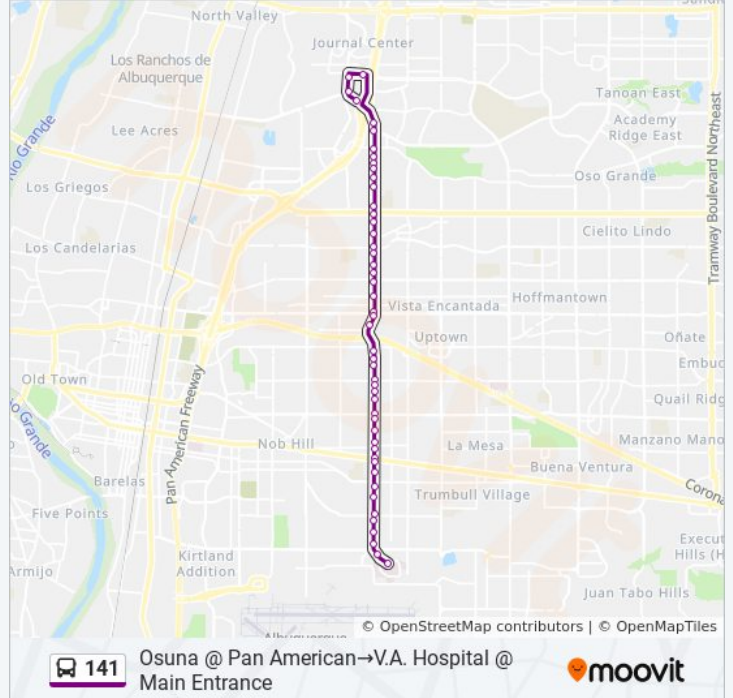

141 bus Info

Direction: Osuna @ Pan American→V.A. Hospital @ Main Entrance

Stops: 48

Trip Duration: 37 min

Line Summary:

- San Mateo @ Candelaria
- San Mateo @ Candelaria
- San Mateo @ Claremont
- San Mateo @ Menaul
- San Mateo @ Menaul
- San Mateo @ Prospect
- San Mateo @ Indian School
- San Mateo @ Haines
- San Mateo @ Hannett
- San Mateo @ Constitution
- San Mateo @ Constitution
- San Mateo @ Summer
- San Mateo @ Mountain
- San Mateo @ Lomas
- San Mateo @ Lomas
- San Mateo @ Marquette
- San Mateo @ Grand
- San Mateo @ Copper
- San Mateo @ Central
- San Mateo @ Central
- San Mateo @ Highland
- San Mateo @ Zuni
- San Mateo @ Trumbull
- San Mateo @ Kathryn
- San Mateo @ Anderson
- San Mateo @ Ross
- San Mateo @ Eastern
- Va Loop @ Ridgecrest
- V.A. Hospital @ Main Entrance

Stops: 43

Trip Duration: 28 min

Line Summary:

San Mateo @ Central
 San Mateo @ Highland
 San Mateo @ Zuni
 San Mateo @ Trumbull
 San Mateo @ Kathryn
 San Mateo @ Anderson
 San Mateo @ Ross
 San Mateo @ Eastern
 Va Loop @ Ridgecrest
 V.A. Hospital @ Main Entrance