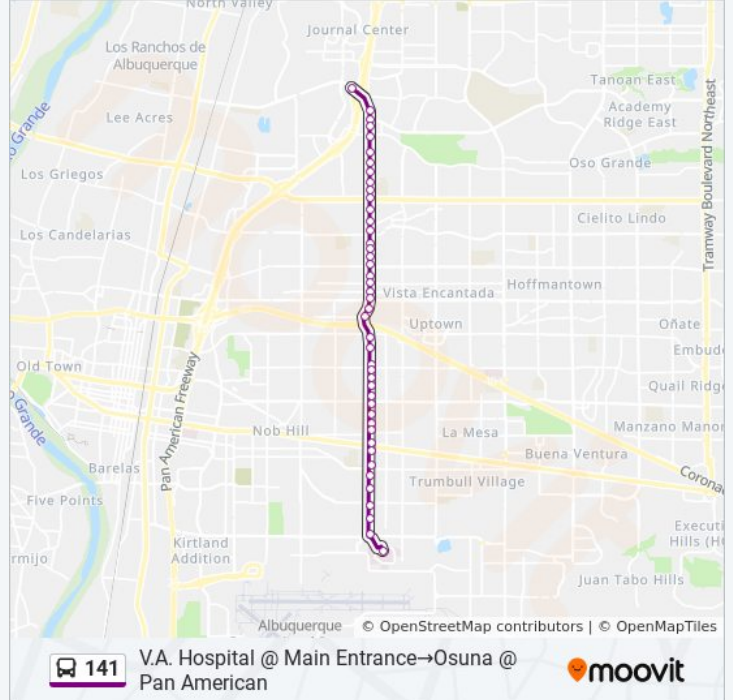

Use the Moovit App to find the closest 141 bus station near you and find out when is the next 141 bus arriving.

Direction: Osuna @ Pan American→V.A. Hospital @ Main Entrance

48 stops

[VIEW LINE SCHEDULE](#)

Stops: 43

Trip Duration: 28 min

Line Summary:

San Mateo @ Central
 San Mateo @ Highland
 San Mateo @ Zuni
 San Mateo @ Trumbull
 San Mateo @ Kathryn
 San Mateo @ Anderson
 San Mateo @ Ross
 San Mateo @ Eastern
 Va Loop @ Ridgecrest
 V.A. Hospital @ Main Entrance

Direction: V.A. Hospital @ Main Entrance→Osuna @ Pan American

44 stops

[VIEW LINE SCHEDULE](#)

V.A. Hospital @ Main Entrance
 San Mateo @ Gibson
 San Mateo @ Ross
 San Mateo @ Kathryn
 San Mateo @ Trumbull
 San Mateo @ Bell
 San Mateo @ Zuni
 San Mateo @ Central
 San Mateo @ Central
 San Mateo @ Grand
 San Mateo @ Nambe Ct.
 San Mateo @ San Juan
 San Mateo @ Lomas
 San Mateo @ Marble
 San Mateo @ Mountain
 San Mateo @ Summer
 San Mateo @ Constitution
 San Mateo @ Constitution

141 bus Info

Direction: V.A. Hospital @ Main Entrance→Osuna @ Pan American

Stops: 44

Trip Duration: 34 min

Line Summary:

- San Mateo @ Haines
- San Mateo @ Indian School
- San Mateo @ Cutler
- San Mateo @ Prospect
- San Mateo @ Menaul
- San Mateo @ Phoenix
- San Mateo @ Claremont
- San Mateo @ Los Arboles
- San Mateo @ Arvilla
- San Mateo @ Arvilla
- San Mateo @ Aztec
- San Mateo @ Cherokee
- San Mateo @ Palo Duro
- San Mateo @ Goodrich
- San Mateo @ Homestead
- San Mateo @ Montgomery
- San Mateo @ Montgomery
- San Mateo @ San Mateo Ln.
- San Mateo @ Mcleod Rd
- San Mateo @ Mcleod
- San Mateo @ Lincoln
- San Mateo @ Osuna
- San Mateo @ Academy
- San Mateo @ Academy
- San Mateo @ Academy
- Osuna @ Pan American