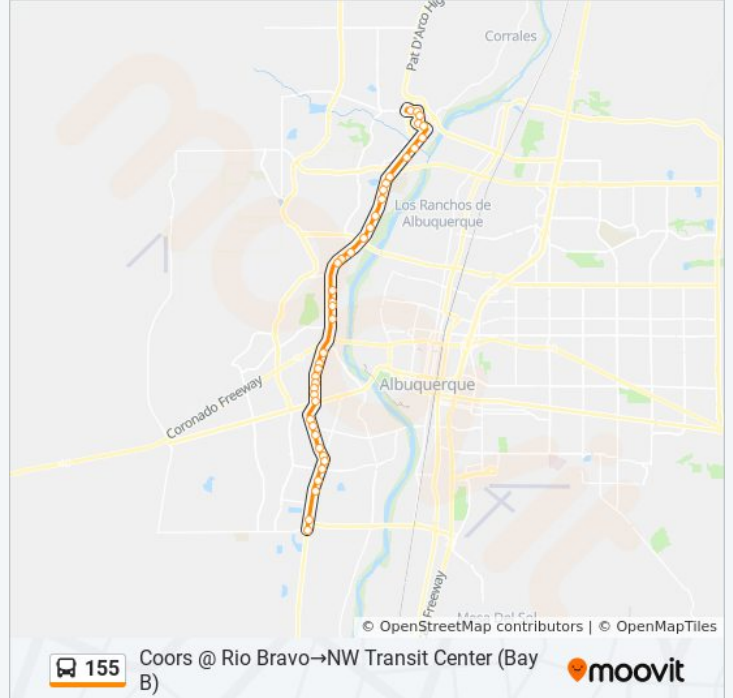

Cottonwood @ Old Airport

Ellison @ Cottonwood

NW Transit Center (Bay B)

**Direction: Coors @ Rio Bravo→NW Transit Center (Bay B)**

42 stops

[VIEW LINE SCHEDULE](#)

Coors @ Rio Bravo

Coors @ Barcelona

Coors @ Bridge

Coors @ Gonzales

Coors @ Central

Coors @ Avalon

Coors @ Bluewater

**155 bus Time Schedule**

Coors @ Rio Bravo→NW Transit Center (Bay B)  
Route Timetable:

Sunday	Not Operational
Monday	6:11 PM - 9:41 PM
Tuesday	6:11 PM - 9:41 PM
Wednesday	6:11 PM - 9:41 PM
Thursday	6:11 PM - 9:41 PM
Friday	6:11 PM - 9:41 PM
Saturday	5:45 PM - 8:01 PM

**155 bus Info**

**Direction:** Coors @ Rio Bravo→NW Transit Center (Bay B)

**Stops:** 42

**Trip Duration:** 38 min

**Line Summary:**

- Coors @ Cloudcroft
- Coors @ Los Volcanes
- Coors @ Fortuna
- Coors @ Glenrio
- Coors @ Hanover
- Coors @ Pheasant
- Coors @ Sequoia
- Coors @ Tucson
- Coors @ St. Josephs
- Coors @ Sevilla
- Coors @ Loop One
- Coors @ Bosque School Rd.
- Coors @ Montano
- Coors @ Montano Plaza
- Coors @ La Orilla
- Coors @ Bosque Meadows
- Coors @ Caminito Coors
- Coors @ Eagle Ranch
- Coors @ Frontage Road
- Coors @ Irving
- Coors @ Westside
- Corrales @ Coors
- 7-Bar at Cottonwood Loop
- Seven Bar Loop @ Cottonwood Dr.
- Cottonwood @ Old Airport
- Ellison @ Cottonwood
- NW Transit Center (Bay B)

**Direction: Gun Club @ Isleta Drain→NW Transit Center (Bay B)**

45 stops

[VIEW LINE SCHEDULE](#)

Gun Club @ Isleta Drain

**155 bus Time Schedule**

Gun Club @ Isleta Drain→NW Transit Center (Bay B) Route Timetable: