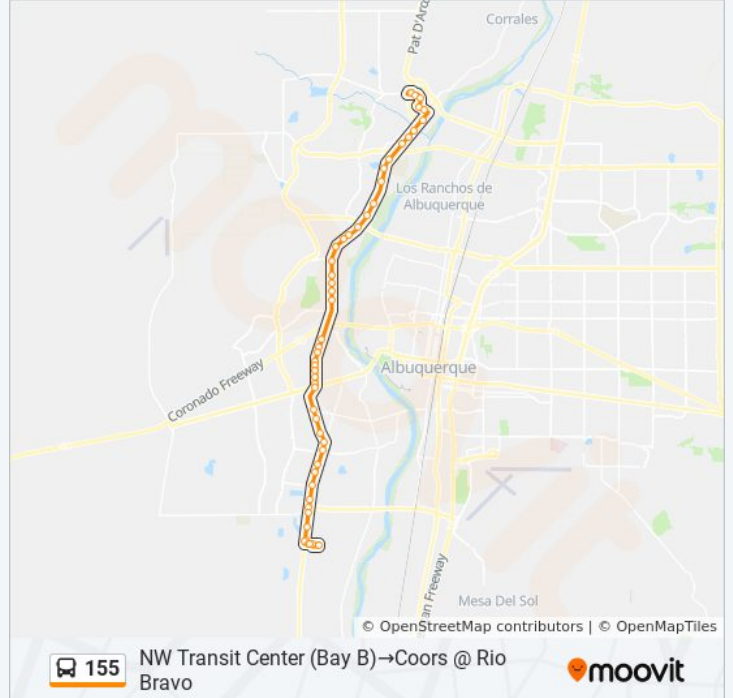

Coors @ Montano Plaza

Coors @ Montano

Coors @ Dellyne

Coors @ Mirador

Coors @ Sevilla

Coors @ Western Trails

Coors @ St Josephs

Coors @ Calle Penasco

Coors @ Sequoia

Coors @ Pheasant

Coors @ Hanover

Coors @ Glenrio

Coors @ Fortuna

Coors @ Los Volcanes

Coors @ Cloudcroft

Coors @ Bluewater

Coors @ Avalon

Coors @ Central

Coors @ Central

Coors @ Bridge

Coors @ Tower

Coors @ Sage

Coors @ Eduardo

Coors @ Arenal

Coors @ Huseman

Coors @ Ervien

Coors @ Blake

Coors @ Barcelona

Coors @ Rio Bravo

Coors @ Gun Club

Gun Club @ Coors

Valley Gardens @ Desert Garden

Gun Club @ West Glen