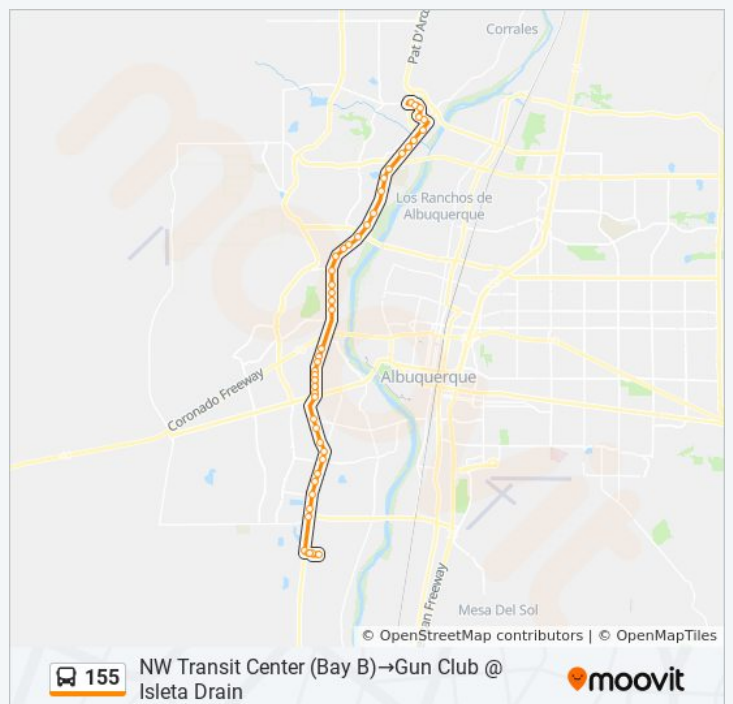

Coors @ St Josephs

Coors @ Calle Penasco

Coors @ Sequoia

Coors @ Pheasant

Coors @ Hanover

**155 bus Time Schedule**

NW Transit Center (Bay B)→Gun Club @ Isleta Drain Route Timetable:

Sunday	Not Operational
Monday	5:45 AM - 9:35 PM
Tuesday	5:45 AM - 9:35 PM
Wednesday	5:45 AM - 9:35 PM
Thursday	5:45 AM - 9:35 PM
Friday	5:45 AM - 9:35 PM
Saturday	7:44 AM - 9:27 PM

**155 bus Info**

**Direction:** NW Transit Center (Bay B)→Gun Club @ Isleta Drain

**Stops:** 47

**Trip Duration:** 48 min

**Line Summary:**

Coors @ Glenrio

Coors @ Fortuna

Coors @ Los Volcanes