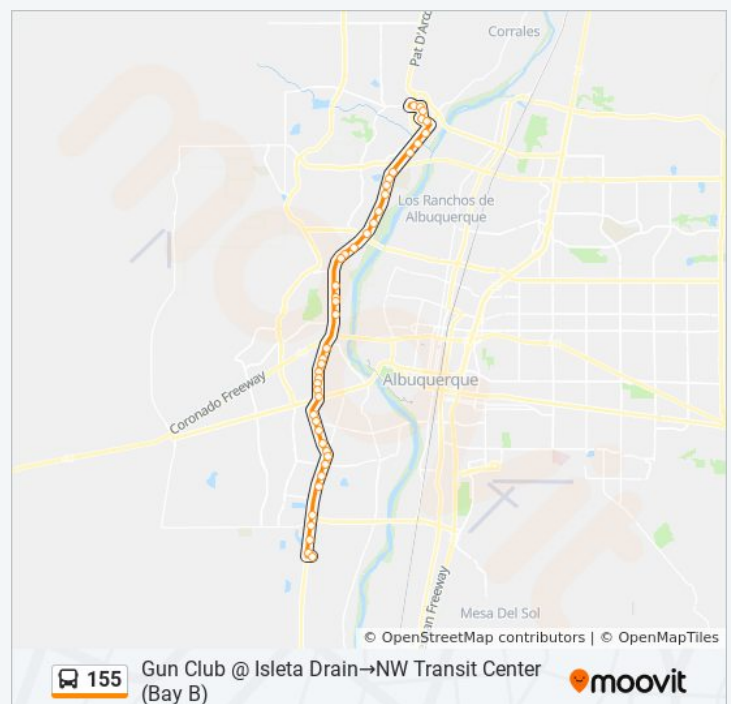

Coors @ La Orilla

Coors @ Bosque Meadows

Tuesday	6:44 AM - 5:21 PM
Wednesday	6:44 AM - 5:21 PM
Thursday	6:44 AM - 5:21 PM
Friday	6:44 AM - 5:21 PM
Saturday	7:49 AM - 4:55 PM

### 155 bus Info

**Direction:** Gun Club @ Isleta Drain→NW Transit Center (Bay B)

**Stops:** 45

**Trip Duration:** 46 min

**Line Summary:**

Coors @ Caminito Coors

Coors @ Eagle Ranch

Coors @ Frontage Road

Coors @ Irving

Coors @ Westside

Corrales @ Coors

7-Bar at Cottonwood Loop

Seven Bar Loop @ Cottonwood Dr.

Cottonwood @ Old Airport

Ellison @ Cottonwood

NW Transit Center (Bay B)

**Direction: NW Transit Center (Bay B)→Alamosa Community Center @ Coors**

33 stops

[VIEW LINE SCHEDULE](#)

NW Transit Center (Bay B)

Ellison @ Coors By-Pass

Cottonwood @ Old Airport

7 Bar @ Cottonwood Dr

7-Bar @ Cottonwood Loop