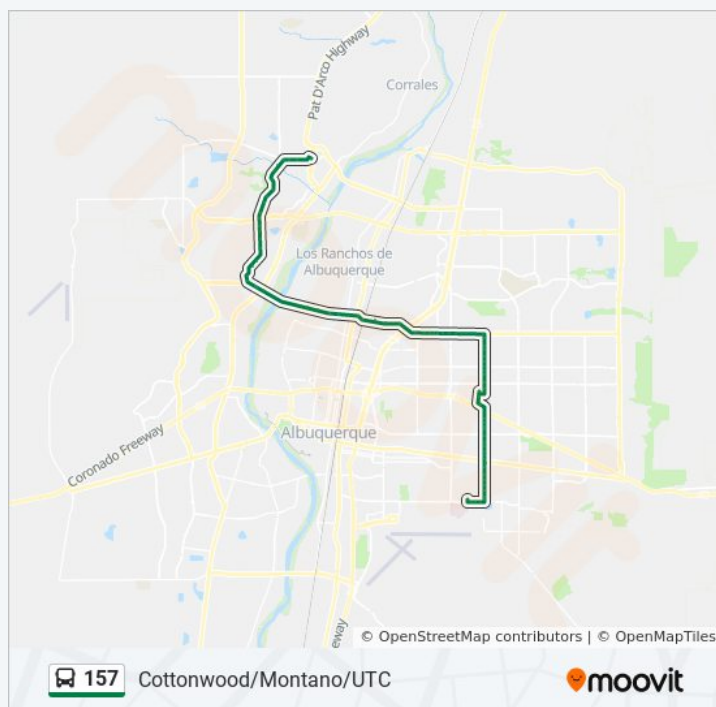

Montgomery @ San Pedro

157 bus Info

Direction: San Pedro @ Gibson→NW Transit Center (Bay C)

Stops: 81

Trip Duration: 63 min

Line Summary:

Montgomery @ San Pedro

Montgomery @ Del Norte Hs