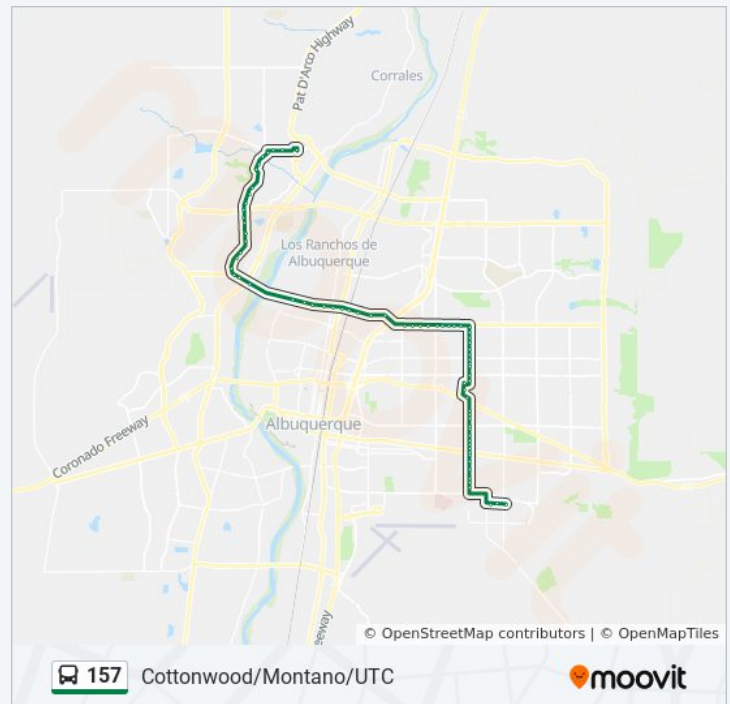

Montano @ Montano Plaza

Montano @ Coors

Montano @ Poblanos Ct.

Montano @ Tierra Del Rio NW

Montano @ Guadalupe

Montano @ Villa Canela

Montano @ 4th

Montano @ 2nd

Montano @ Montano Transit Center

Montano @ Edith

Montano @ Renaissance Loop

Montano @ Culture Dr.

Montgomery @ Carlisle

Montgomery @ Morningside

Monday	5:36 AM - 3:56 PM
Tuesday	5:36 AM - 3:56 PM
Wednesday	5:36 AM - 3:56 PM
Thursday	5:36 AM - 3:56 PM
Friday	5:36 AM - 3:56 PM
Saturday	7:28 AM - 3:35 PM

157 bus Info

Direction: NW Transit Center (Bay C)→5th @ G Street (Bldg. 800)

Stops: 75

Trip Duration: 69 min

Line Summary:

Montgomery @ Washington

Montgomery @ Monroe

Montgomery @ San Mateo