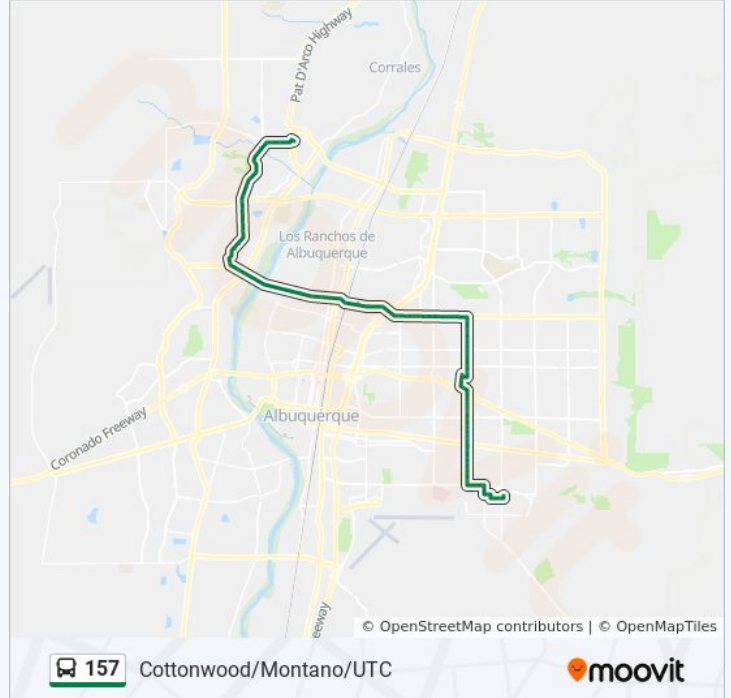

Use the Moovit App to find the closest 157 bus station near you and find out when is the next 157 bus arriving.

Direction: 5th @ G Street (Bldg. 800)→NW Transit Center (Bay C)

82 stops

[VIEW LINE SCHEDULE](#)

Louisiana @ Grand

Louisiana @ Marquette

Louisiana @ Lomas

Louisiana @ Marble

157 bus Time Schedule

5th @ G Street (Bldg. 800)→NW Transit Center (Bay C) Route Timetable:

Sunday	Not Operational
Monday	6:45 AM - 5:20 PM
Tuesday	6:45 AM - 5:20 PM
Wednesday	6:45 AM - 5:20 PM
Thursday	6:45 AM - 5:20 PM
Friday	6:45 AM - 5:20 PM
Saturday	8:40 AM - 4:54 PM

157 bus Info

Direction: 5th @ G Street (Bldg. 800)→NW Transit Center (Bay C)

Stops: 82

Trip Duration: 69 min

Line Summary:

Louisiana @ Mountain
Louisiana @ Summer
Louisiana @ Constitution
Americas Parkway @ Louisiana
Americas Pkwy @ U.T.C.
Coronado Center @ Americas Parkway
Louisiana @ Prospect
Louisiana @ Menaul
Louisiana @ Claremont
Louisiana @ Los Arboles
Louisiana @ Candelaria
Louisiana @ Veranda
Louisiana @ Aztec
Louisiana @ Comanche
Louisiana @ Edwina
Louisiana @ Natalie
Montgomery @ Louisiana
Montgomery @ Marla
Montgomery @ Roberta
Montgomery @ San Pedro
Montgomery @ San Pedro
Montgomery @ Del Norte Hs
Montgomery @ San Mateo
Montgomery @ Monroe
Montgomery @ Jefferson
Montgomery @ Washington
Montgomery @ Morningside
Montgomery @ Morningside
Montgomery @ Carlisle
Montano @ Culture Dr.
Montano @ Renaissance Loop
Montano @ Edith
Montano Transit Center Bay A

Montano @ 2nd

Montano @ 4th

Montano @ Villa Canela

Montano @ Guadalupe

Montano @ Tierra Del Rio

Montano @ Tierra Viva. NW

Montano @ Coors

Montano @ Coors