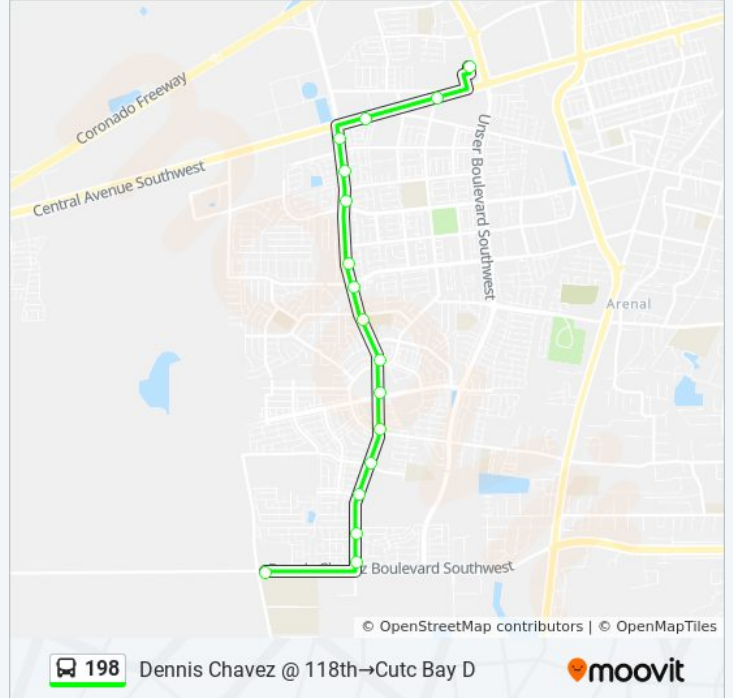

198 bus Info

Direction: Cutc Bay D→Lamonica @ Loris

Stops: 19

Trip Duration: 17 min

Line Summary:

Direction: Dennis Chavez @ 118th → Cutc Bay D

17 stops

[VIEW LINE SCHEDULE](#)

- Dennis Chavez @ 118th
- 98th @ Dennis Chavez
- 98th @ Rio Clara
- 98th @ Colobel
- 98th @ Amole Mesa
- 98th @ Blake
- 98th @ Gibson
- 98th @ 86th
- Snow Vista @ Benevides
- 98th @ Sage
- 98th St. @ Westgate Park
- 98th @ Demi Rd
- 98th @ Eucariz
- 98th @ Central
- Central @ 94th
- Central @ 86th
- Cutc Bay D

198 bus Time Schedule

Dennis Chavez @ 118th → Cutc Bay D Route

Timetable:

Sunday	Not Operational
Monday	7:09 AM - 5:16 PM
Tuesday	7:09 AM - 5:16 PM
Wednesday	7:09 AM - 5:16 PM
Thursday	7:09 AM - 5:16 PM
Friday	7:09 AM - 5:16 PM
Saturday	Not Operational

198 bus Info

Direction: Dennis Chavez @ 118th → Cutc Bay D

Stops: 17

Trip Duration: 15 min

Line Summary:

Direction: Lamonica @ Loris → Cutc Bay D

19 stops

[VIEW LINE SCHEDULE](#)