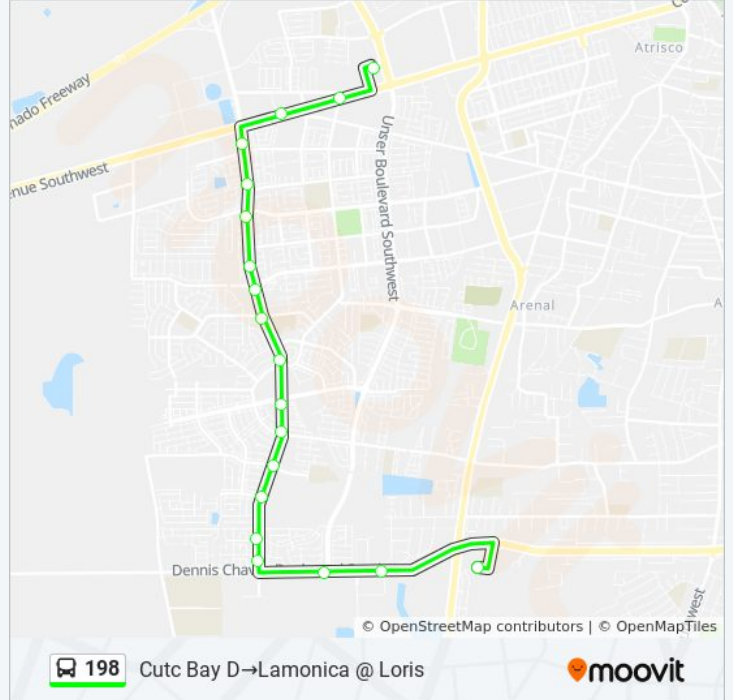

198 bus Info

Direction: Cutc Bay D→Dennis Chavez @ 118th

Stops: 16

Trip Duration: 17 min

Line Summary:

Direction: Cutc Bay D→Lamonica @ Loris

19 stops

[VIEW LINE SCHEDULE](#)

198 bus Time Schedule

Cutc Bay D→Lamonica @ Loris Route Timetable:

Sunday	6:58 AM - 5:32 PM
Monday	7:32 AM - 9:29 PM
Tuesday	7:32 AM - 9:29 PM
Wednesday	7:32 AM - 9:29 PM
Thursday	7:32 AM - 9:29 PM
Friday	7:32 AM - 9:29 PM
Saturday	7:02 AM - 8:00 PM

198 bus Info

Direction: Cutc Bay D→Lamonica @ Loris

Stops: 19

Trip Duration: 17 min

Line Summary:

Direction: Dennis Chavez @ 118th → Cutc Bay D

17 stops

[VIEW LINE SCHEDULE](#)

- Dennis Chavez @ 118th
- 98th @ Dennis Chavez
- 98th @ Rio Clara
- 98th @ Colobel
- 98th @ Amole Mesa
- 98th @ Blake
- 98th @ Gibson
- 98th @ 86th
- Snow Vista @ Benevides
- 98th @ Sage
- 98th St. @ Westgate Park
- 98th @ Demi Rd
- 98th @ Eucariz
- 98th @ Central
- Central @ 94th
- Central @ 86th
- Cutc Bay D