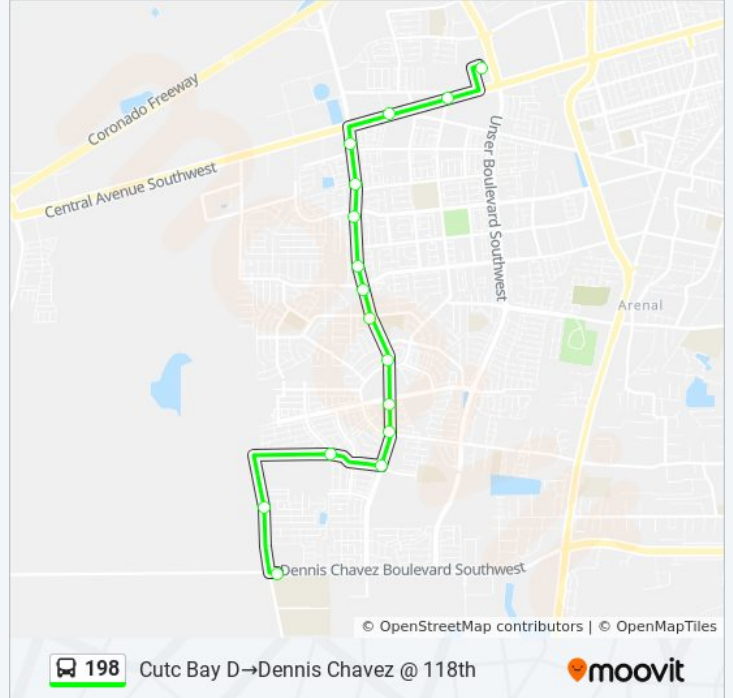

Direction: Cutc Bay D→Dennis Chavez @ 118th

16 stops

[VIEW LINE SCHEDULE](#)

- Cutc Bay D
- Central @ 86th
- Central @ 94th
- 98th @ Sunset Gardens
- 98th @ Eucariz
- 98th @ Tower
- 98th @ Westgate Park Plaza
- 98th @ De Vargas
- 98th @ Benevides
- 98th @ De Anza
- 98th @ Gibson
- 98th @ Blake
- 98th @ Amole Mesa
- Amole Mesa @ Messina
- 118th @ Gayle
- Dennis Chavez @ 118th

198 bus Time Schedule

Cutc Bay D→Dennis Chavez @ 118th Route
Timetable:

Sunday	Not Operational
Monday	6:49 AM - 4:55 PM
Tuesday	6:49 AM - 4:55 PM
Wednesday	6:49 AM - 4:55 PM
Thursday	6:49 AM - 4:55 PM
Friday	6:49 AM - 4:55 PM
Saturday	Not Operational

198 bus Info

Direction: Cutc Bay D→Dennis Chavez @ 118th

Stops: 16

Trip Duration: 17 min

Line Summary:

Direction: Cutc Bay D→Lamonica @ Loris

19 stops

[VIEW LINE SCHEDULE](#)

198 bus Info

Direction: Cutc Bay D→Lamonica @ Loris

Stops: 19

Trip Duration: 17 min

Line Summary:

Direction: Dennis Chavez @ 118th → Cutc Bay D

17 stops

[VIEW LINE SCHEDULE](#)