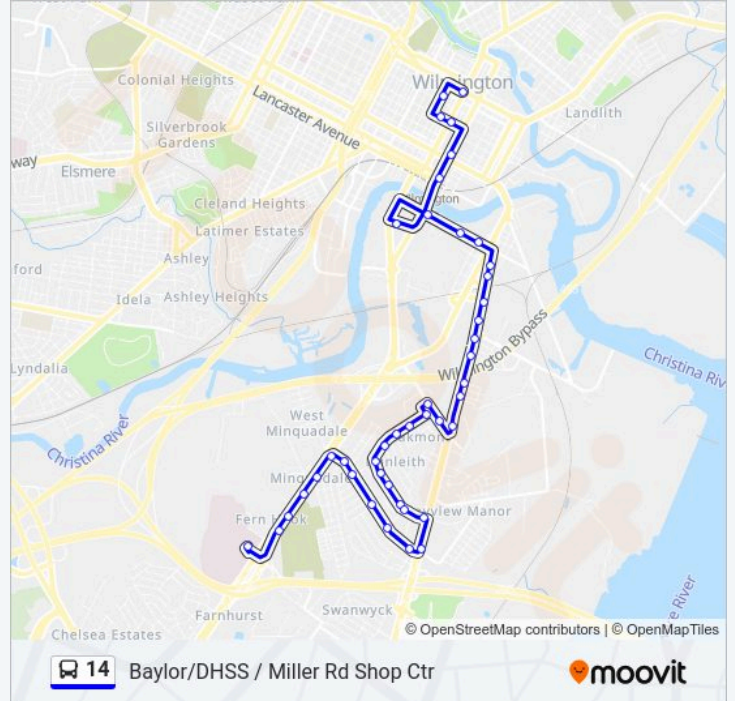

Use the Moovit App to find the closest 14 bus station near you and find out when is the next 14 bus arriving.

**Direction: Wilmington - 11th & King Sts**

43 stops

[VIEW LINE SCHEDULE](#)

- Dept Of Health & Social Services
- Dupont Hwy @ Red Roof Inn Ent
- Dupont Hwy @ Gracelawn Mem Pk
- Dupont Hwy @ Op Delaware Public Auto Auction
- Dupont Hwy @ Wildel Ave
- Dupont Hwy @ Memorial Dr
- Memorial Dr @ Karlyn Dr N
- Memorial Dr @ Parma Ave
- Memorial Dr @ Karlyn Dr S
- Memorial Dr @ Bizarre Dr
- Memorial Dr @ Lind Ave
- New Castle Ave @ Memorial Dr
- Moorehouse Dr @ New Castle Ave
- Moorehouse Dr @ Anderson Dr
- Moorehouse Dr @ Anderson Dr
- Moorehouse Dr @ B Anderson-Bunch
- Moorehouse Dr @ Bunche Blvd
- Moorehouse Dr @ Bunche Blvd
- Bunche Blvd @ Anderson Dr
- Bunche Blvd @ Carver Dr
- Bunche Blvd @ Op Cheyney Dr

**14 bus Info**

**Direction:** Wilmington - 11th & King Sts

**Stops:** 43

**Trip Duration:** 29 min

**Line Summary:**

Bunche Blvd @ Talledega Dr

Hastie Dr @ Rogers Rd

Rogers Rd @ Oakmont Dr

New Castle Ave @ B St

A St @ Op Buttonwood St

A St @ Humane Society

A St @ Walnut St

Howard St @ Shop Rite

Wilmington Tc (Outside)

Walnut St @ 5th St

8th St @ King St

8th St @ Shipley St

Orange St @ 10th St

11th St @ King St (Rodney Square)

**Direction: Dunleith - Dhss Campus**

67 stops

[VIEW LINE SCHEDULE](#)

Miller Rd Shop Ctr

Franklin St @ 39th St