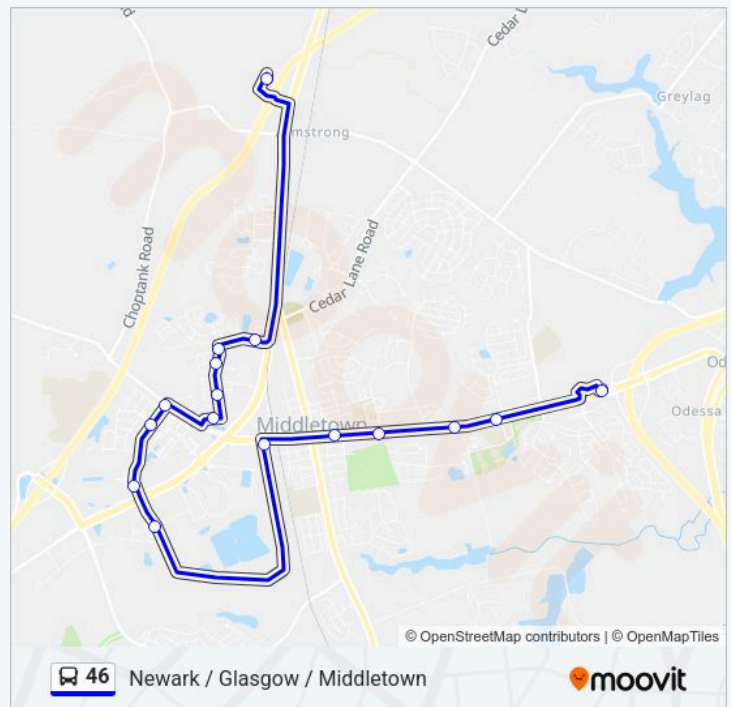

Direction: Odessa P&R

16 stops

[VIEW LINE SCHEDULE](#)

- North Middletown Park & Ride
- Ash Blvd @ Foxtail La
- Ramunno Dr @ Ash Blvd
- Fz-Ramunno Dr @ Lisa La
- Fz-Ramunno Dr @ Louis La
- Fz-Sandhill Dr @ Ketlay Plaza
- Merrimac Ave @ Bunker Hill Rd Sb
- Merrimac Ave @ Spring Arbor Dr
- Merrimac Ave @ Commerce Dr
- Merrimac Ave @ Opp Amazon
- Industrial Dr @ Main St Nb
- Main St @ N Catherine St Wb
- Sr 299 @ Op New St
- Sr 299 @ Silver Lake Road
- Sr 299 @ Middletown High School
- Odessa Park & Ride (De 299 & De 1)

46 bus Time Schedule

Odessa P&R Route Timetable:

Monday	5:04 AM
Tuesday	5:04 AM
Wednesday	5:04 AM
Thursday	5:04 AM
Friday	5:04 AM
Saturday	Not Operational
Sunday	Not Operational

46 bus Info

Direction: Odessa P&R

Stops: 16

Trip Duration: 20 min

Line Summary:

46 bus time schedules and route maps are available in an offline PDF at moovitapp.com. Use the Moovit App to see live bus times, train schedule or subway schedule, and step-by-step directions for all public transit in Delaware.