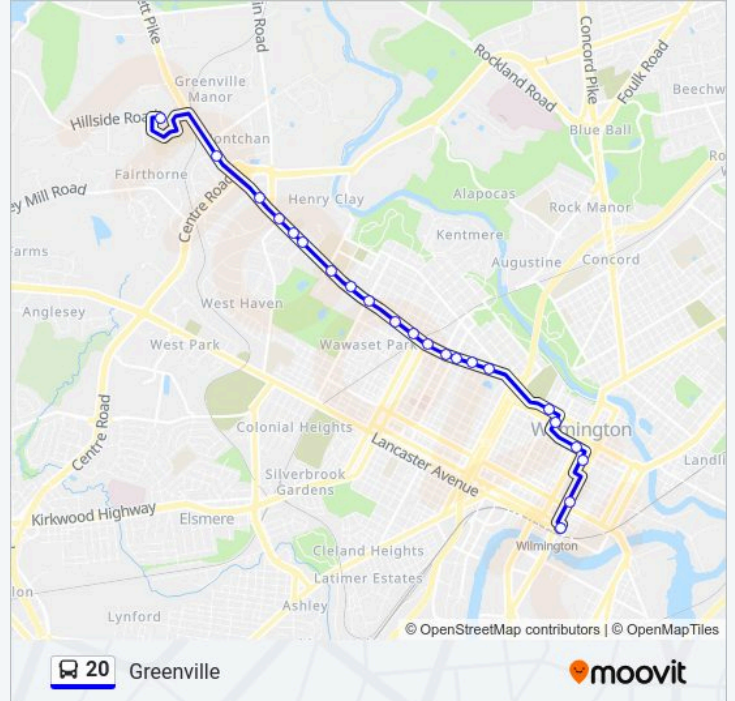

**Line Summary:**

Pennsylvania Ave @ Union St

Pennsylvania Ave @ Woodlawn Ave

Pennsylvania Ave @ Greenhill Ave

Pennsylvania Ave @ Mt Salem Ln

Pennsylvania Ave @ Rising Sun Ln

Kennett Pk @ Op Westover Rd

Kennett Pk @ Op Hopeton Rd

Kennett Pk @ Brecks Ln

Kennett Pk @ Op Christiana Care

Kennett Pk @ Briars Ln

Hillside Rd @ Ai High School

**Direction: Wilm Transit Ctr**

40 stops

[VIEW LINE SCHEDULE](#)

Yorklyn Rd @ Lancaster Pk