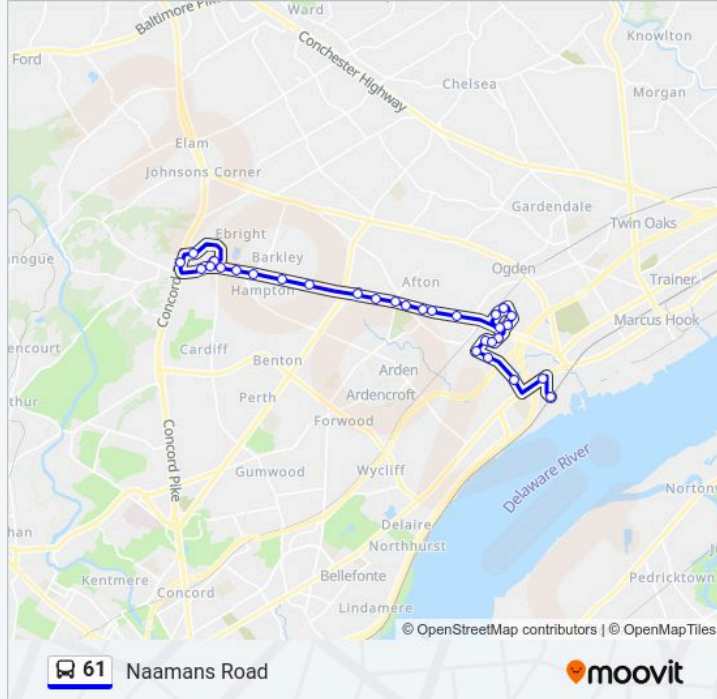

### Direction: Brandywine Town Ctr

30 stops

[VIEW LINE SCHEDULE](#)

Claymont Transportation Center

Philadelphia Pk @ Transit Center Dr - SW

Darley Rd @ Op Lenape Way

Darley Rd @ Ruby Dr

Darley Rd @ Peachtree Rd

### 61 bus Info

**Direction:** Brandywine Town Ctr

**Stops:** 30

**Trip Duration:** 19 min

**Line Summary:**

Naamans Rd @ Channin Dr

Naamans Rd @ Ebright Rd

Naamans Rd @ Trotters Dr

Naamans Rd @ Brandywine Ent

Naamans Rd @ Op Shopping Ctr

Naamans Wb @ Brandywine Pkwy

Concord Pk @ Chubb

Market Sq @ Tj Maxx

Brandywine Town Center Park & Ride

**Direction: Claymont Trans Ctr**

31 stops

[VIEW LINE SCHEDULE](#)

Brandywine Town Center Park & Ride

Market Sq @ Op Tj Maxx

Concord Pk @ Op Chubb - Nb

Naamans Rd @ Perry Pl

Naamans Rd @ Shops at Naamans Rd

Naamans Rd @ Op Trotters Dr

Naamans Rd @ Amethyst Dr