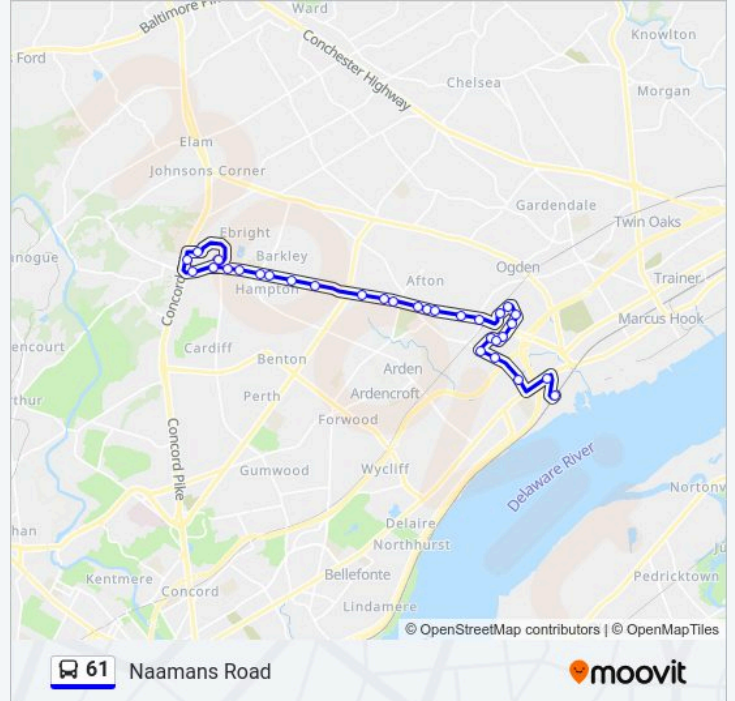

Naamans Rd @ Carpenter Rd Pnr

Society Dr @ Bldg 2000

Whitney Apts @ 7000 Society Dr

Society Dr @ Shelter 2

Society Dr @ Op Northtowne Plaza

Peachtree Rd @ Appletree Ct

Peachtree Rd @ Op Cedartree Ct

Peachtree Rd @ Birchtree Ln

Darley Rd @ Peachtree Rd

Darley Rd @ Ruby Dr

Darley Rd @ Lenape Way

Philadelphia Pk @ Transit Center Dr

Claymont Transportation Center

61 bus time schedules and route maps are available in an offline PDF at moovitapp.com. Use the Moovit App to see live bus times, train schedule or subway schedule, and step-by-step directions for all public transit in Delaware.

© 2025 Moovit - All Rights Reserved